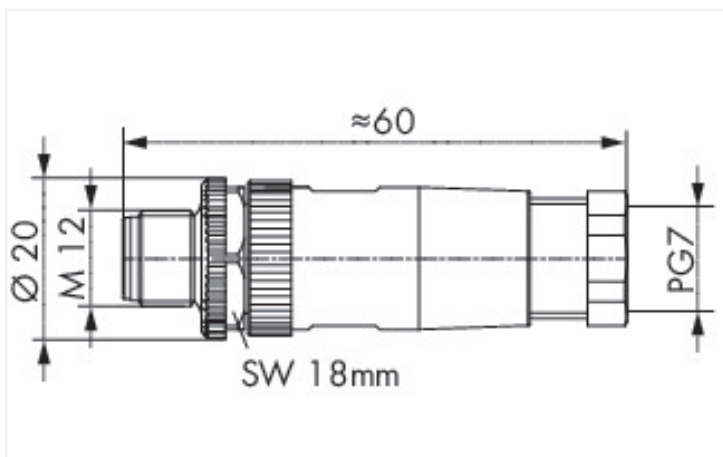

Similar to illustration

Dimensions in mm

Technical data

Connection type	M12 plug
Pole number	5
Cable connection direction to mating direction	0°
Connector interface coding (cable/adaptor) 1 1	A-coded

Connection data

Connection type 1	Spring clamp technology
Solid conductor	0.14 ... 0.5 mm ²

Mechanical data

Connectable sheathed cable diameter	6 ... 8 mm
Dichtungsmaterial	Sealing ring: neoprene; O-ring: Viton
Weight	18.8 g

Environmental requirements

Protection type	IP67
Fire load	0 MJ

Commercial data

Product Group	23 (I/O passive and accessories)
eCl@ss 10.0	27-24-26-92
eCl@ss 9.0	27-24-26-92
ETIM 8.0	EC002584
ETIM 7.0	EC002584
PU (SPU)	5 (1) pcs
Packaging type	Box
Country of origin	DE
GTIN	4045454972387
Customs tariff number	85366990990