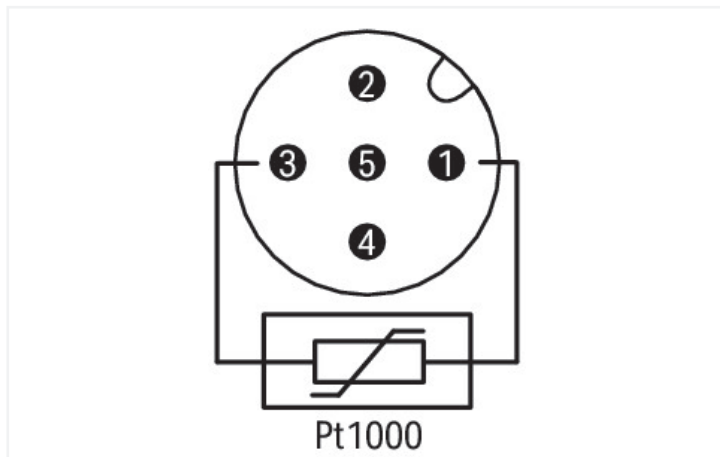

Similar to illustration

Dimensions in mm

Technical data

Connection type	M12 plug
Pole number	5
Cable connection direction to mating direction	0°
Connector interface coding (cable/adaptor) 1 1	A-coded

Connection data

Connection type 1	Spring clamp technology
Solid conductor	0.14 ... 0.5 mm ²

Mechanical data

Connectable sheathed cable diameter	6 ... 8 mm
Dichtungsmaterial	Sealing ring: neoprene; O-ring: Viton
Weight	18.8 g

Environmental requirements

Protection type	IP67
Fire load	0 MJ

Commercial data

Product Group	23 (I/O passive and accessories)
eCl@ss 10.0	27-24-26-92
eCl@ss 9.0	27-24-26-92
ETIM 8.0	EC002584
ETIM 7.0	EC002584
PU (SPU)	5 (1) pcs
Packaging type	Box
Country of origin	DE
GTIN	4045454972387
Customs tariff number	85366990990