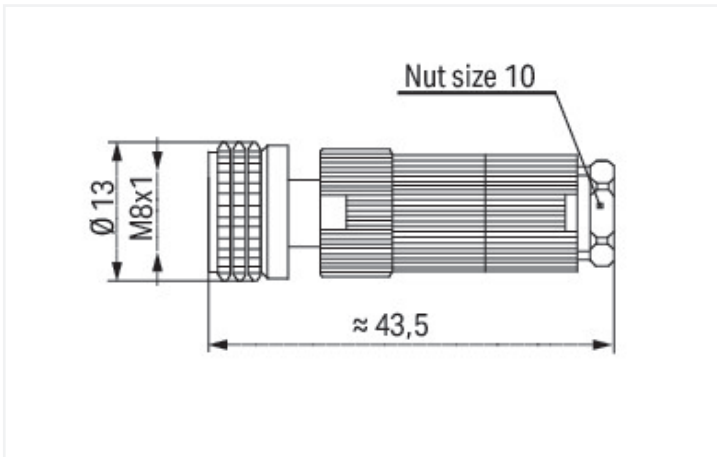

<https://www.wago.com/756-9112/030-000>

Dimensions in mm

#### Technical data

Connection type	M8 socket
Pole number	3
Cable connection direction to mating direction	0°

#### Connection data

Connection type 1	Pin penetration technology
Solid conductor	0.14 ... 0.34 mm <sup>2</sup>

#### Mechanical data

Connectable sheathed cable diameter	4 ... 5 mm
Weight	13 g

**Environmental requirements**

Protection type	IP67
Fire load	0 MJ

**Commercial data**

eCl@ss 10.0	27-24-26-92
eCl@ss 9.0	27-24-26-92
ETIM 8.0	EC002584
ETIM 7.0	EC002584
PU (SPU)	5 pcs
Packaging type	Box
Country of origin	DE
GTIN	4045454983321
Customs tariff number	85366990990