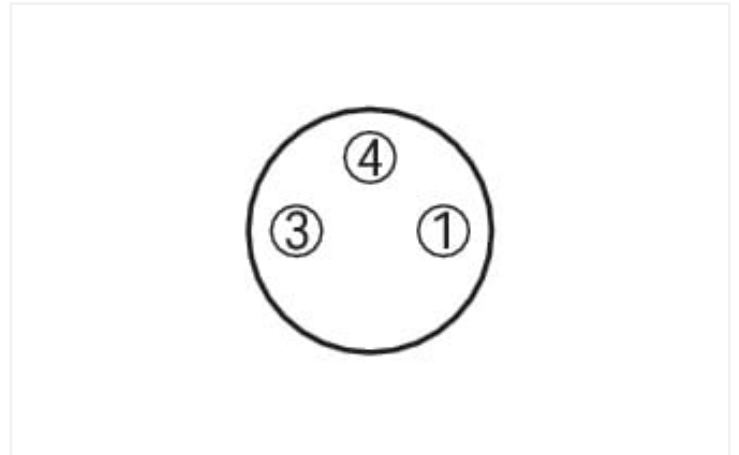

<https://www.wago.com/756-9112/030-000>

Dimensions in mm

Technical data

Connection type	M8 socket
Pole number	3
Cable connection direction to mating direction	0°

Connection data

Connection type 1	Pin penetration technology
Solid conductor	0.14 ... 0.34 mm²

Mechanical data

Connectable sheathed cable diameter	4 ... 5 mm
Weight	13 g