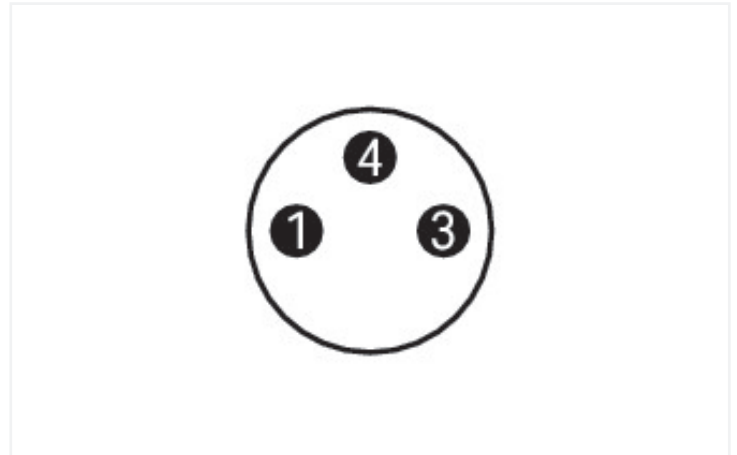

<https://www.wago.com/756-9105/030-000>

Similar to illustration

Dimensions in mm

Technical data

Connection type	M8 plug
Pole number	3
Cable connection direction to mating direction	90°

Connection data

Connection type 1	Pin penetration technology
Solid conductor	0.14 ... 0.34 mm ²

Mechanical data

Connectable sheathed cable diameter	4 ... 5 mm
Weight	14.5 g

Environmental requirements

Protection type	IP67
Fire load	0.143 MJ

Commercial data

eCl@ss 10.0	27-24-26-92
eCl@ss 9.0	27-24-26-92
ETIM 8.0	EC002584
ETIM 7.0	EC002584
PU (SPU)	5 (1) pcs
Packaging type	Box
Country of origin	DE
GTIN	4044918977357
Customs tariff number	85366990990