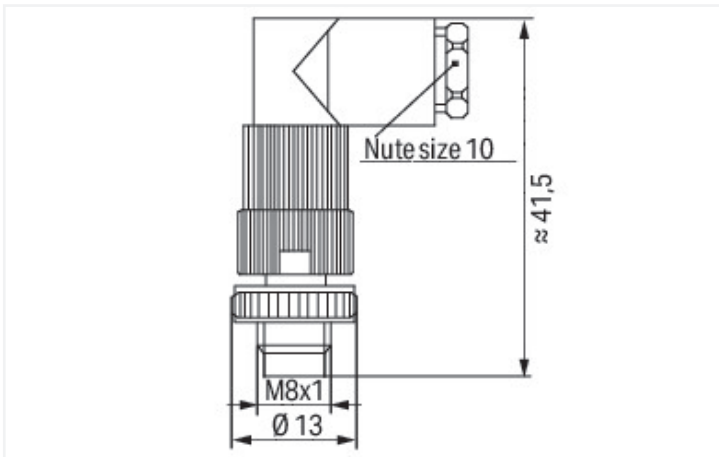

<https://www.wago.com/756-9105/030-000>

Similar to illustration

Dimensions in mm

Technical data

Connection type	M8 plug
Pole number	3
Cable connection direction to mating direction	90°

Connection data

Connection type 1	Pin penetration technology
Solid conductor	0.14 ... 0.34 mm ²

Mechanical data

Connectable sheathed cable diameter	4 ... 5 mm
Weight	14.5 g

Environmental requirements

Protection type	IP67
Fire load	0.143 MJ

Commercial data

eCl@ss 10.0	27-24-26-92
eCl@ss 9.0	27-24-26-92
ETIM 8.0	EC002584
ETIM 7.0	EC002584
PU (SPU)	5 (1) pcs
Packaging type	Box
Country of origin	DE
GTIN	4044918977357
Customs tariff number	85366990990