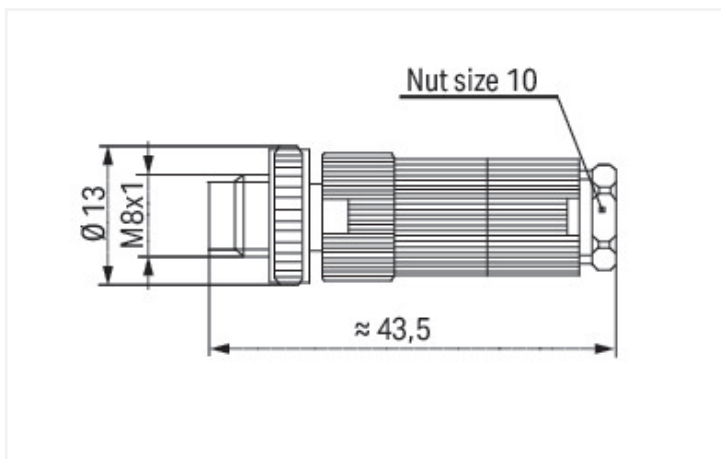

<https://www.wago.com/756-9102/030-000>

Similar to illustration

Dimensions in mm

#### Technical data

Connection type	M8 plug
Pole number	3
Cable connection direction to mating direction	0°

#### Connection data

Connection type 1	Pin penetration technology
Solid conductor	0.14 ... 0.34 mm <sup>2</sup>

#### Mechanical data

Connectable sheathed cable diameter	4 ... 5 mm
Weight	13.9 g