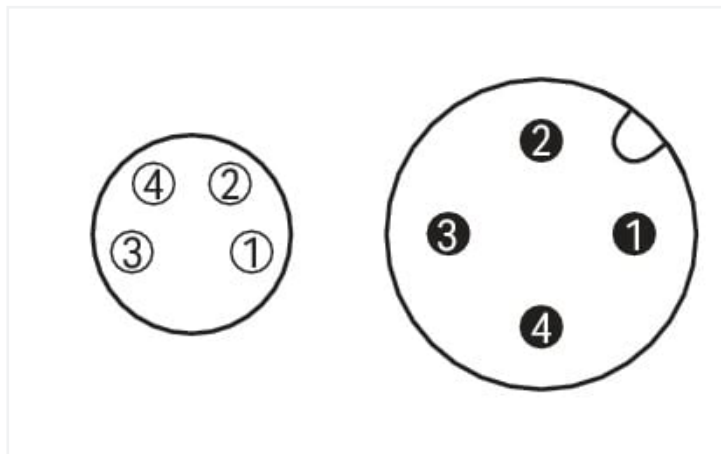

Data Sheet | Item Number: 756-6509/040-050

Sensor/Actuator cable; M8 socket; angled; M12A plug; straight; 4-pole; Length: 5 m

<https://www.wago.com/756-6509/040-050>

Similar to illustration

Pin 1 ... 4: 0.25 mm²

Technical data

General information

Operating voltage	300 VDC
Protection type	IP67
Ambient (operating) temperature (static)	-40 ... +80 °C
Ambient (operating) temperature (dynamic)	-20 ... +60 °C

Cable

Cable length	5 m
Sheathed cable color	black
Sheathed cable diameter	3.8 mm

Connector

Connection type	M8 socket - M12 plug
Pole number	4
Cable connection direction to mating direction	90°
Cable connection direction to mating direction (2)	0°
Connector interface coding (cable/adapter) 1 2	A-coded