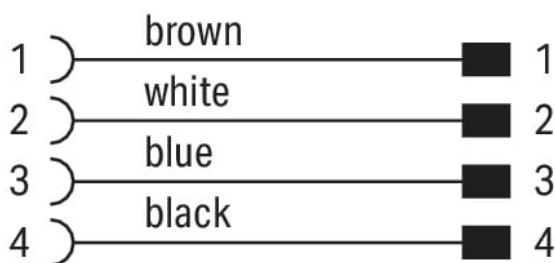

Data Sheet | Item Number: 756-6509/040-050

Sensor/Actuator cable; M8 socket; angled; M12A plug; straight; 4-pole; Length: 5 m

<https://www.wago.com/756-6509/040-050>

Similar to illustration

Pin 1 ... 4: 0.25 mm²

Technical data

General information

Operating voltage	300 VDC
Protection type	IP67
Ambient (operating) temperature (static)	-40 ... +80 °C
Ambient (operating) temperature (dynamic)	-20 ... +60 °C

Cable

Cable length	5 m
Sheathed cable color	black
Sheathed cable diameter	3.8 mm

Commercial data

PU (SPU)	1 pcs
Country of origin	CN
GTIN	4066966495775
Customs tariff number	85444290900

Environmental Product Compliance

RoHS Compliance Status	Compliant, No Exemption
------------------------	-------------------------