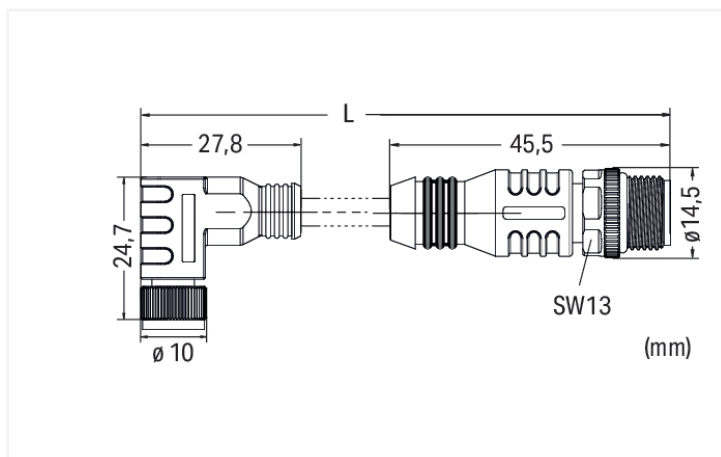

Data Sheet | Item Number: 756-6509/040-050

Sensor/Actuator cable; M8 socket; angled; M12A plug; straight; 4-pole; Length: 5 m

<https://www.wago.com/756-6509/040-050>

Similar to illustration

Pin 1 ... 4: 0.25 mm²

Technical data

General information

Operating voltage	300 VDC
Protection type	IP67
Ambient (operating) temperature (static)	-40 ... +80 °C
Ambient (operating) temperature (dynamic)	-20 ... +60 °C

Cable

Cable length	5 m
Sheathed cable color	black
Sheathed cable diameter	3.8 mm

Connector

Connection type	M8 socket - M12 plug
Pole number	4
Cable connection direction to mating direction	90°
Cable connection direction to mating direction (2)	0°
Connector interface coding (cable/adapter) 1 2	A-coded

Commercial data

PU (SPU)	1 pcs
Country of origin	CN
GTIN	4066966495775
Customs tariff number	85444290900

Environmental Product Compliance

RoHS Compliance Status	Compliant, No Exemption
------------------------	-------------------------