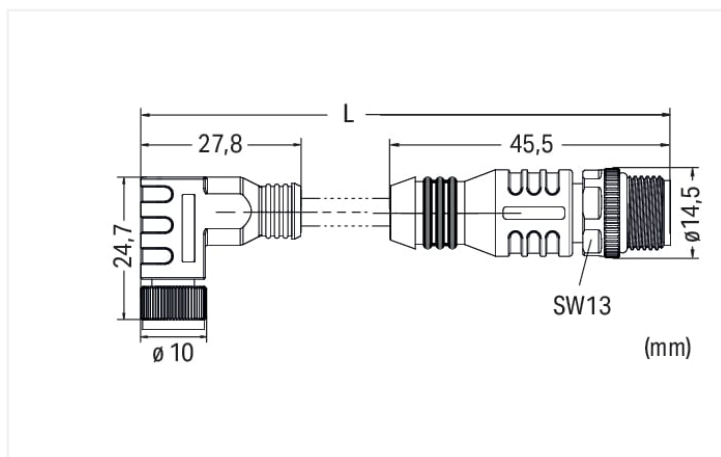

Data Sheet | Item Number: 756-6509/040-020

Sensor/Actuator cable; M8 socket; angled; M12A plug; straight; 4-pole; Length: 2 m

<https://www.wago.com/756-6509/040-020>

Similar to illustration

Pin 1 ... 4: 0.25 mm²

Technical data

General information

Operating voltage	300 VDC
Protection type	IP67
Ambient (operating) temperature (static)	-40 ... +80 °C
Ambient (operating) temperature (dynamic)	-20 ... +60 °C

Cable

Cable length	2 m
Sheathed cable color	black
Sheathed cable diameter	3.8 mm

Connector

Connection type	M8 socket - M12 plug
Pole number	4
Cable connection direction to mating direction	90°
Cable connection direction to mating direction (2)	0°
Connector interface coding (cable/adapter) 1 2	A-coded

Commercial data

PU (SPU)	1 pcs
Country of origin	CN
GTIN	4066966495768
Customs tariff number	85444290900

Environmental Product Compliance

RoHS Compliance Status	Compliant, No Exemption
------------------------	-------------------------