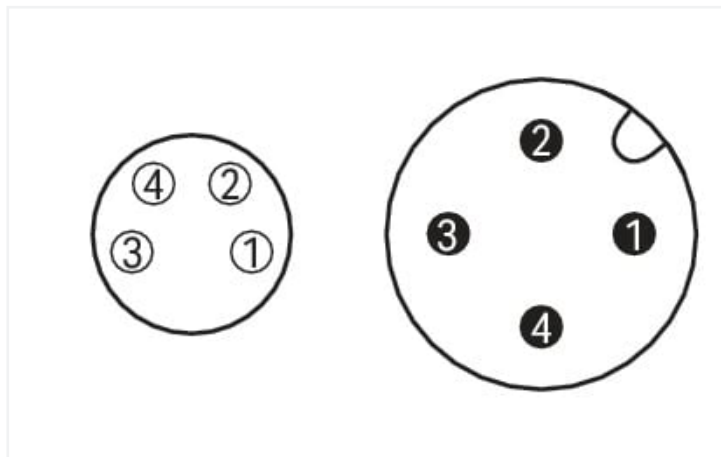

Data Sheet | Item Number: 756-6509/040-020

Sensor/Actuator cable; M8 socket; angled; M12A plug; straight; 4-pole; Length: 2 m

<https://www.wago.com/756-6509/040-020>

Similar to illustration

Pin 1 ... 4: 0.25 mm²

Technical data

General information

Operating voltage	300 VDC
Protection type	IP67
Ambient (operating) temperature (static)	-40 ... +80 °C
Ambient (operating) temperature (dynamic)	-20 ... +60 °C

Cable

Cable length	2 m
Sheathed cable color	black
Sheathed cable diameter	3.8 mm

Connector

Connection type	M8 socket - M12 plug
Pole number	4
Cable connection direction to mating direction	90°
Cable connection direction to mating direction (2)	0°
Connector interface coding (cable/adapter) 1 2	A-coded