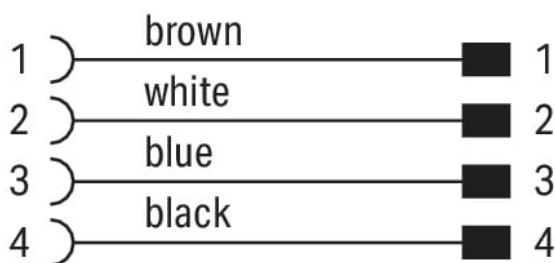

Data Sheet | Item Number: 756-6509/040-020

Sensor/Actuator cable; M8 socket; angled; M12A plug; straight; 4-pole; Length: 2 m

<https://www.wago.com/756-6509/040-020>

Similar to illustration

Pin 1 ... 4: 0.25 mm²

Technical data

General information

Operating voltage	300 VDC
Protection type	IP67
Ambient (operating) temperature (static)	-40 ... +80 °C
Ambient (operating) temperature (dynamic)	-20 ... +60 °C

Cable

Cable length	2 m
Sheathed cable color	black
Sheathed cable diameter	3.8 mm

Commercial data

PU (SPU)	1 pcs
Country of origin	CN
GTIN	4066966495768
Customs tariff number	85444290900

Environmental Product Compliance

RoHS Compliance Status	Compliant, No Exemption
------------------------	-------------------------