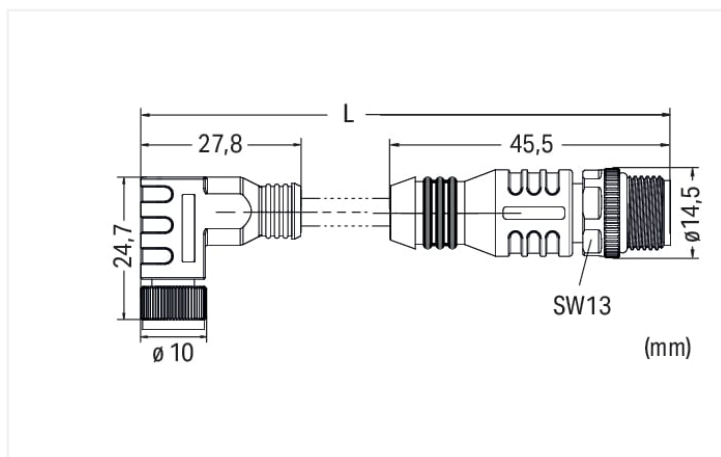

# Data Sheet | Item Number: 756-6509/040-010

Sensor/Actuator cable; M8 socket; angled; M12A plug; straight; 4-pole; Length: 1 m

<https://www.wago.com/756-6509/040-010>

Similar to illustration

Pin 1 ... 4: 0.25 mm<sup>2</sup>

## Technical data

### Cable

Cable length	1 m
Sheathed cable color	black
Sheathed cable diameter	3.8 mm

### Connector

Connection type	M8 socket - M12 plug
Pole number	4
Cable connection direction to mating direction	90°
Cable connection direction to mating direction (2)	0°
Connector interface coding (cable/adapter) 1 2	A-coded