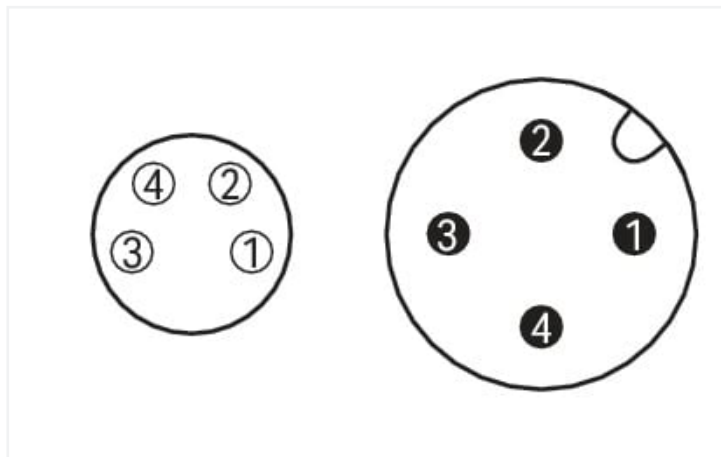

# Data Sheet | Item Number: 756-6509/040-010

Sensor/Actuator cable; M8 socket; angled; M12A plug; straight; 4-pole; Length: 1 m

<https://www.wago.com/756-6509/040-010>

Similar to illustration

Pin 1 ... 4: 0.25 mm<sup>2</sup>

### Cable

Cable length	1 m
Sheathed cable color	black
Sheathed cable diameter	3.8 mm

### Connector

Connection type	M8 socket - M12 plug
Pole number	4
Cable connection direction to mating direction	90°
Cable connection direction to mating direction (2)	0°
Connector interface coding (cable/adapter) 1 2	A-coded