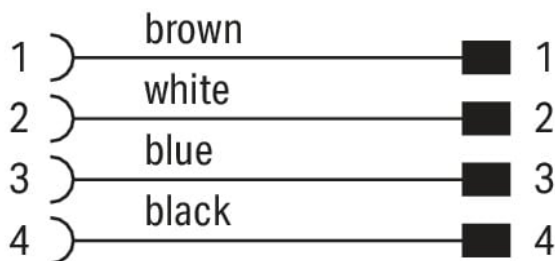

# Data Sheet | Item Number: 756-6509/040-010

Sensor/Actuator cable; M8 socket; angled; M12A plug; straight; 4-pole; Length: 1 m

<https://www.wago.com/756-6509/040-010>

Similar to illustration

Pin 1 ... 4: 0.25 mm<sup>2</sup>

### Cable

Cable length	1 m
Sheathed cable color	black
Sheathed cable diameter	3.8 mm