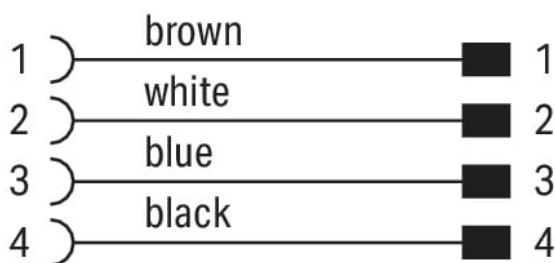

Data Sheet | Item Number: 756-6509/040-030

Sensor/Actuator cable; M8 socket; angled; M12A plug; straight; 4-pole; Length: 3 m

<https://www.wago.com/756-6509/040-030>

Similar to illustration

Pin 1 ... 4: 0.25 mm²

Technical data

General information

Operating voltage	300 VDC
Protection type	IP67
Ambient (operating) temperature (static)	-40 ... +80 °C
Ambient (operating) temperature (dynamic)	-20 ... +60 °C

Cable

Cable length	3 m
Sheathed cable color	black
Sheathed cable diameter	3.8 mm

Commercial data

PU (SPU)	1 pcs
Country of origin	CN
GTIN	4066966495669
Customs tariff number	85444290900

Environmental Product Compliance

RoHS Compliance Status	Compliant, No Exemption
------------------------	-------------------------