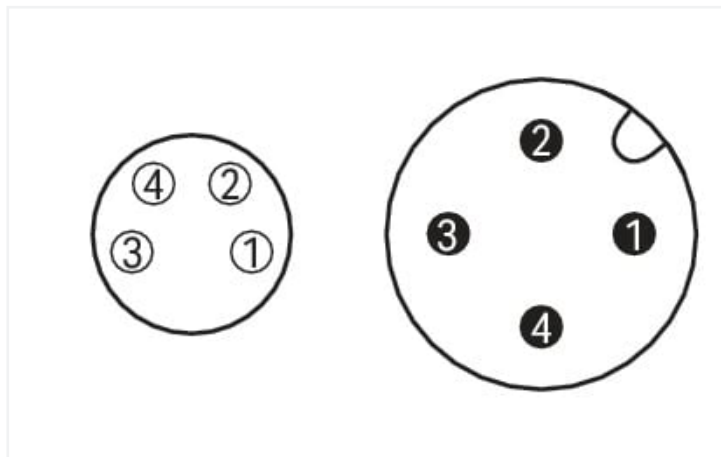

Data Sheet | Item Number: 756-6509/040-030

Sensor/Actuator cable; M8 socket; angled; M12A plug; straight; 4-pole; Length: 3 m

<https://www.wago.com/756-6509/040-030>

Similar to illustration

Pin 1 ... 4: 0.25 mm²

Technical data

General information

Operating voltage	300 VDC
Protection type	IP67
Ambient (operating) temperature (static)	-40 ... +80 °C
Ambient (operating) temperature (dynamic)	-20 ... +60 °C

Cable

Cable length	3 m
Sheathed cable color	black
Sheathed cable diameter	3.8 mm

Connector

Connection type	M8 socket - M12 plug
Pole number	4
Cable connection direction to mating direction	90°
Cable connection direction to mating direction (2)	0°
Connector interface coding (cable/adapter) 1 2	A-coded