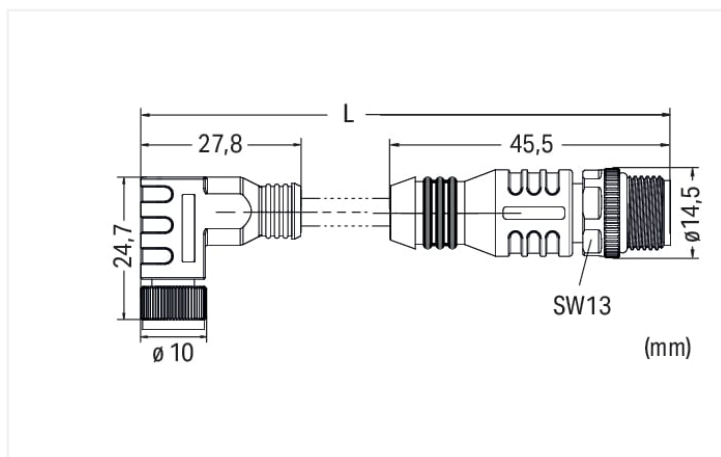

Data Sheet | Item Number: 756-6509/040-030

Sensor/Actuator cable; M8 socket; angled; M12A plug; straight; 4-pole; Length: 3 m

<https://www.wago.com/756-6509/040-030>

Similar to illustration

Pin 1 ... 4: 0.25 mm²

Technical data

General information

Operating voltage	300 VDC
Protection type	IP67
Ambient (operating) temperature (static)	-40 ... +80 °C
Ambient (operating) temperature (dynamic)	-20 ... +60 °C

Cable

Cable length	3 m
Sheathed cable color	black
Sheathed cable diameter	3.8 mm

Connector

Connection type	M8 socket - M12 plug
Pole number	4
Cable connection direction to mating direction	90°
Cable connection direction to mating direction (2)	0°
Connector interface coding (cable/adapter) 1 2	A-coded

Commercial data

PU (SPU)	1 pcs
Country of origin	CN
GTIN	4066966495669
Customs tariff number	85444290900

Environmental Product Compliance

RoHS Compliance Status	Compliant, No Exemption
------------------------	-------------------------