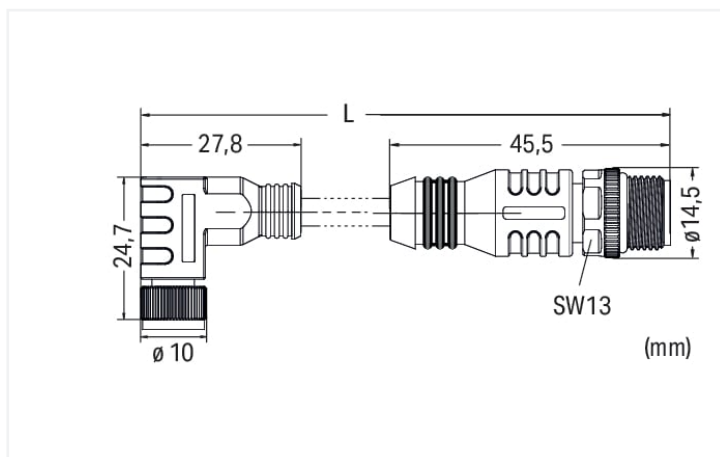

Data Sheet | Item Number: 756-6509/030-050

Sensor/Actuator cable; M8 socket; angled; M12A plug; straight; 3-pole; Length: 5 m

<https://www.wago.com/756-6509/030-050>

Similar to illustration

Pin 1 ... 4: 0.25 mm²

Technical data

General information

Operating voltage	300 VDC
Protection type	IP67
Ambient (operating) temperature (static)	-40 ... +80 °C
Ambient (operating) temperature (dynamic)	-20 ... +60 °C

Cable

Cable length	5 m
Sheathed cable color	black
Sheathed cable diameter	3.5 mm

Connector

Connection type	M8 socket - M12 plug
Pole number	3
Cable connection direction to mating direction	90°
Cable connection direction to mating direction (2)	0°
Connector interface coding (cable/adapter) 1 2	A-coded

Commercial data

PU (SPU)	1 pcs
Country of origin	CN
GTIN	4066966496734
Customs tariff number	85444290900

Environmental Product Compliance

RoHS Compliance Status	Compliant, No Exemption
------------------------	-------------------------