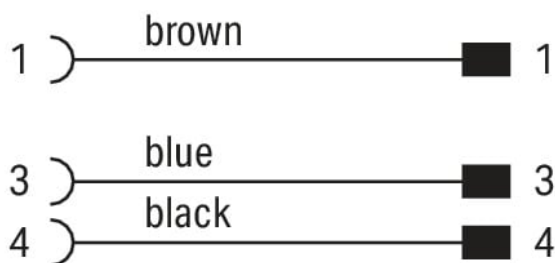

Data Sheet | Item Number: 756-6509/030-050

Sensor/Actuator cable; M8 socket; angled; M12A plug; straight; 3-pole; Length: 5 m

<https://www.wago.com/756-6509/030-050>

Similar to illustration

Pin 1 ... 4: 0.25 mm²

Technical data

General information

Operating voltage	300 VDC
Protection type	IP67
Ambient (operating) temperature (static)	-40 ... +80 °C
Ambient (operating) temperature (dynamic)	-20 ... +60 °C

Cable

Cable length	5 m
Sheathed cable color	black
Sheathed cable diameter	3.5 mm