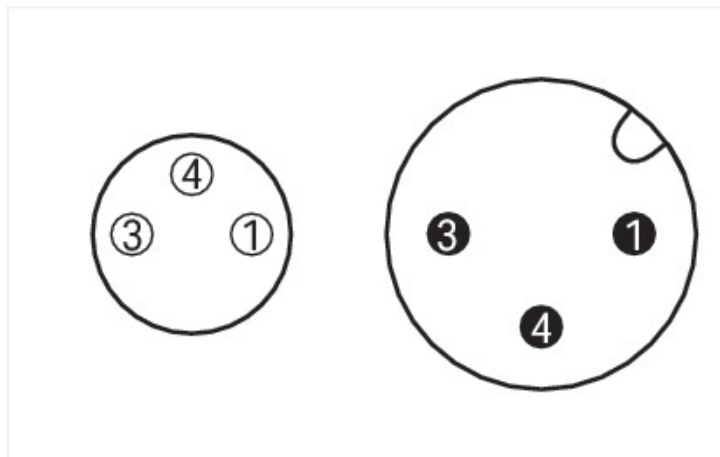

Data Sheet | Item Number: 756-6509/030-050

Sensor/Actuator cable; M8 socket; angled; M12A plug; straight; 3-pole; Length: 5 m

<https://www.wago.com/756-6509/030-050>

Similar to illustration

Pin 1 ... 4: 0.25 mm²

Technical data

General information

Operating voltage	300 VDC
Protection type	IP67
Ambient (operating) temperature (static)	-40 ... +80 °C
Ambient (operating) temperature (dynamic)	-20 ... +60 °C

Cable

Cable length	5 m
Sheathed cable color	black
Sheathed cable diameter	3.5 mm

Connector

Connection type	M8 socket - M12 plug
Pole number	3
Cable connection direction to mating direction	90°
Cable connection direction to mating direction (2)	0°
Connector interface coding (cable/adapter) 1 2	A-coded