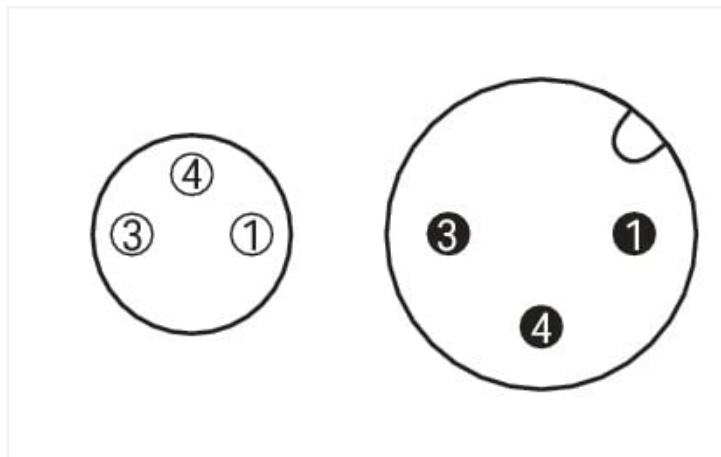

Data Sheet | Item Number: 756-6509/030-020

Sensor/Actuator cable; M8 socket; angled; M12A plug; straight; 3-pole; Length: 2 m

<https://www.wago.com/756-6509/030-020>

Similar to illustration

Pin 1 ... 4: 0.25 mm²

Technical data

General information

Operating voltage	300 VDC
Protection type	IP67
Ambient (operating) temperature (static)	-40 ... +80 °C
Ambient (operating) temperature (dynamic)	-20 ... +60 °C

Cable

Cable length	2 m
Sheathed cable color	black
Sheathed cable diameter	3.5 mm

Connector

Connection type	M8 socket - M12 plug
Pole number	3
Cable connection direction to mating direction	90°
Cable connection direction to mating direction (2)	0°
Connector interface coding (cable/adapter) 1 2	A-coded