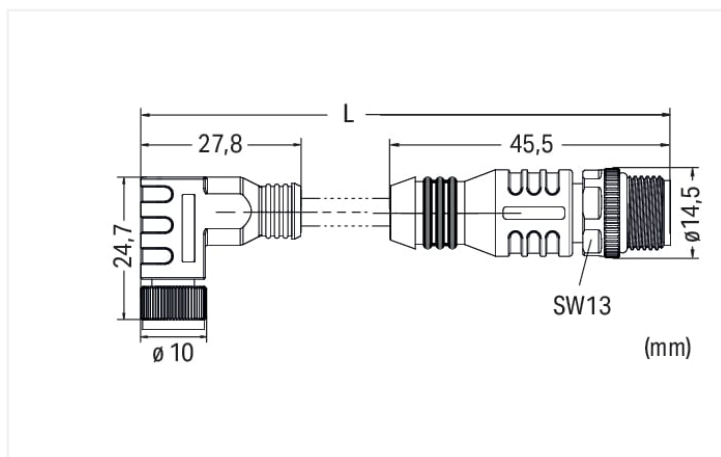

Data Sheet | Item Number: 756-6509/030-020

Sensor/Actuator cable; M8 socket; angled; M12A plug; straight; 3-pole; Length: 2 m

<https://www.wago.com/756-6509/030-020>

Similar to illustration

Pin 1 ... 4: 0.25 mm²

Technical data

General information

Operating voltage	300 VDC
Protection type	IP67
Ambient (operating) temperature (static)	-40 ... +80 °C
Ambient (operating) temperature (dynamic)	-20 ... +60 °C

Cable

Cable length	2 m
Sheathed cable color	black
Sheathed cable diameter	3.5 mm

Connector

Connection type	M8 socket - M12 plug
Pole number	3
Cable connection direction to mating direction	90°
Cable connection direction to mating direction (2)	0°
Connector interface coding (cable/adapter) 1 2	A-coded

Commercial data

PU (SPU)	1 pcs
Country of origin	CN
GTIN	4066966496727
Customs tariff number	85444290900

Environmental Product Compliance

RoHS Compliance Status	Compliant, No Exemption
------------------------	-------------------------