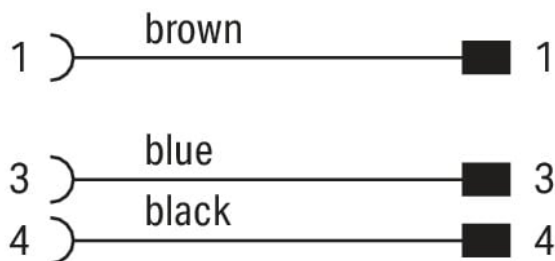

Data Sheet | Item Number: 756-6509/030-020

Sensor/Actuator cable; M8 socket; angled; M12A plug; straight; 3-pole; Length: 2 m

<https://www.wago.com/756-6509/030-020>

Similar to illustration

Pin 1 ... 4: 0.25 mm²

Technical data

General information

Operating voltage	300 VDC
Protection type	IP67
Ambient (operating) temperature (static)	-40 ... +80 °C
Ambient (operating) temperature (dynamic)	-20 ... +60 °C

Cable

Cable length	2 m
Sheathed cable color	black
Sheathed cable diameter	3.5 mm

Commercial data

PU (SPU)	1 pcs
Country of origin	CN
GTIN	4066966496727
Customs tariff number	85444290900

Environmental Product Compliance

RoHS Compliance Status	Compliant, No Exemption
------------------------	-------------------------