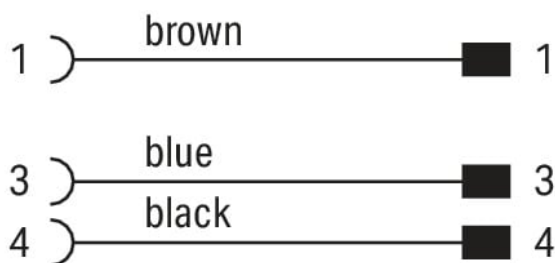

# Data Sheet | Item Number: 756-6509/030-010

Sensor/Actuator cable; M8 socket; angled; M12A plug; straight; 3-pole; Length: 1 m

<https://www.wago.com/756-6509/030-010>

Similar to illustration

Pin 1 ... 4: 0.25 mm<sup>2</sup>

### Cable

Cable length	1 m
Sheathed cable color	black
Sheathed cable diameter	3.5 mm