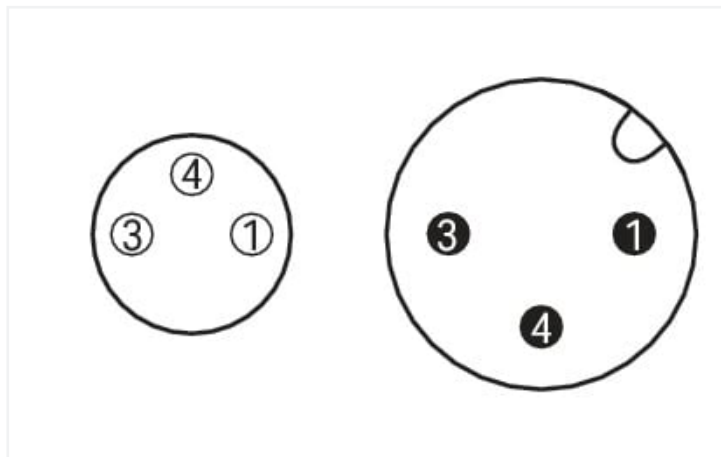

# Data Sheet | Item Number: 756-6509/030-010

Sensor/Actuator cable; M8 socket; angled; M12A plug; straight; 3-pole; Length: 1 m

<https://www.wago.com/756-6509/030-010>

Similar to illustration

Pin 1 ... 4: 0.25 mm<sup>2</sup>

### Cable

Cable length	1 m
Sheathed cable color	black
Sheathed cable diameter	3.5 mm