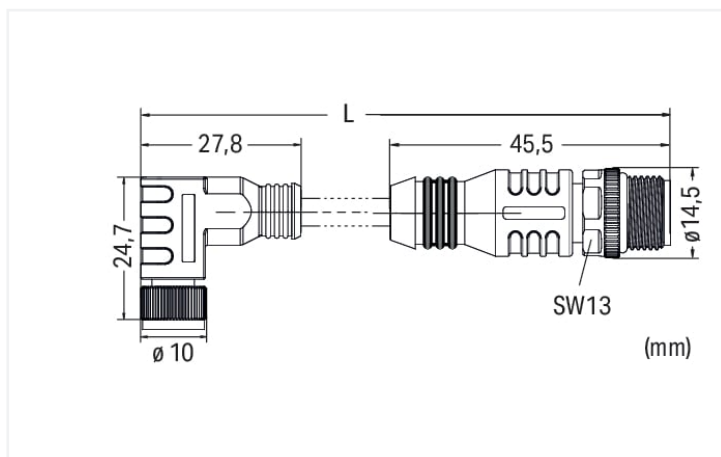

# Data Sheet | Item Number: 756-6509/030-010

Sensor/Actuator cable; M8 socket; angled; M12A plug; straight; 3-pole; Length: 1 m

<https://www.wago.com/756-6509/030-010>

Similar to illustration

Pin 1 ... 4: 0.25 mm<sup>2</sup>

## Technical data

### Cable

Cable length	1 m
Sheathed cable color	black
Sheathed cable diameter	3.5 mm

### Connector

Connection type	M8 socket - M12 plug
Pole number	3
Cable connection direction to mating direction	90°
Cable connection direction to mating direction (2)	0°
Connector interface coding (cable/adapter) 1 2	A-coded