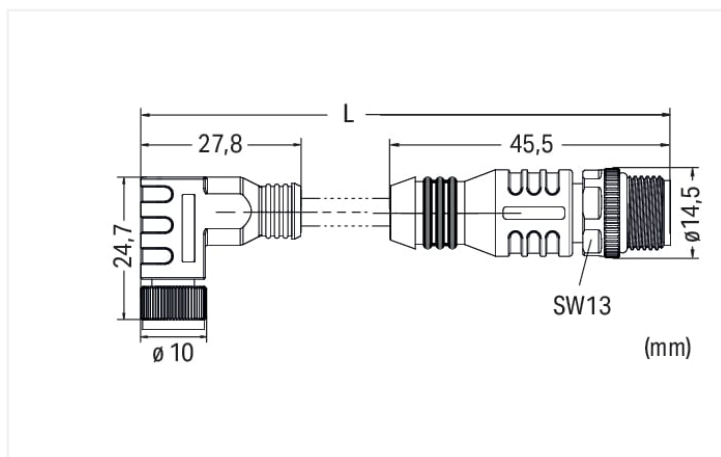

Data Sheet | Item Number: 756-6509/030-030

Sensor/Actuator cable; M8 socket; angled; M12A plug; straight; 3-pole; Length: 3 m

<https://www.wago.com/756-6509/030-030>

Similar to illustration

Pin 1 ... 4: 0.25 mm²

Technical data

General information

Operating voltage	300 VDC
Protection type	IP67
Ambient (operating) temperature (static)	-40 ... +80 °C
Ambient (operating) temperature (dynamic)	-20 ... +60 °C

Cable

Cable length	3 m
Sheathed cable color	black
Sheathed cable diameter	3.5 mm

Connector

Connection type	M8 socket - M12 plug
Pole number	3
Cable connection direction to mating direction	90°
Cable connection direction to mating direction (2)	0°
Connector interface coding (cable/adapter) 1 2	A-coded

Commercial data

PU (SPU)	1 pcs
Country of origin	CN
GTIN	4066966496628
Customs tariff number	85444290900

Environmental Product Compliance

RoHS Compliance Status	Compliant, No Exemption
------------------------	-------------------------