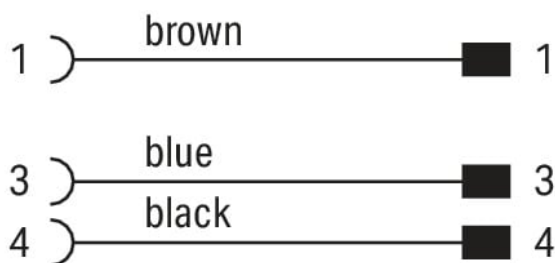

Data Sheet | Item Number: 756-6509/030-030

Sensor/Actuator cable; M8 socket; angled; M12A plug; straight; 3-pole; Length: 3 m

<https://www.wago.com/756-6509/030-030>

Similar to illustration

Pin 1 ... 4: 0.25 mm²

Technical data

General information

Operating voltage	300 VDC
Protection type	IP67
Ambient (operating) temperature (static)	-40 ... +80 °C
Ambient (operating) temperature (dynamic)	-20 ... +60 °C

Cable

Cable length	3 m
Sheathed cable color	black
Sheathed cable diameter	3.5 mm