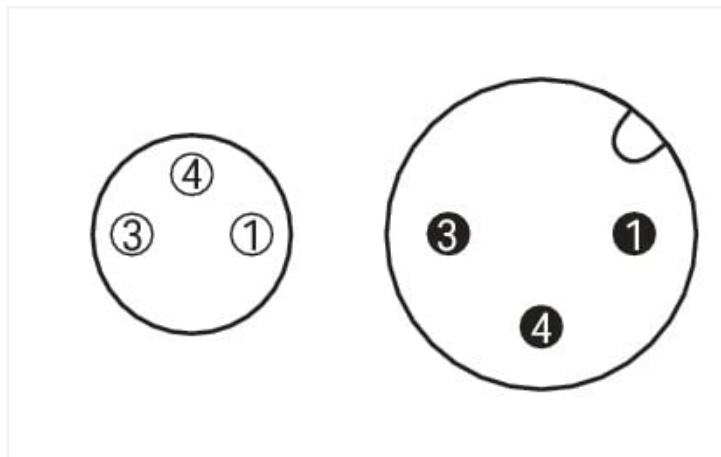

Data Sheet | Item Number: 756-6509/030-030

Sensor/Actuator cable; M8 socket; angled; M12A plug; straight; 3-pole; Length: 3 m

<https://www.wago.com/756-6509/030-030>

Similar to illustration

Pin 1 ... 4: 0.25 mm²

Technical data

General information

Operating voltage	300 VDC
Protection type	IP67
Ambient (operating) temperature (static)	-40 ... +80 °C
Ambient (operating) temperature (dynamic)	-20 ... +60 °C

Cable

Cable length	3 m
Sheathed cable color	black
Sheathed cable diameter	3.5 mm

Connector

Connection type	M8 socket - M12 plug
Pole number	3
Cable connection direction to mating direction	90°
Cable connection direction to mating direction (2)	0°
Connector interface coding (cable/adapter) 1 2	A-coded