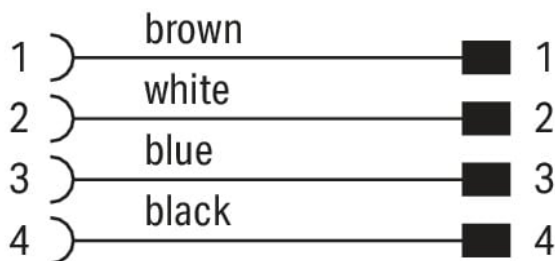

Data Sheet | Item Number: 756-6507/040-030

Sensor/Actuator cable; M8 socket; straight; M12A plug; straight; 4-pole; Length: 3 m

<https://www.wago.com/756-6507/040-030>

Similar to illustration

Pin 1 ... 4: 0.25 mm²

Technical data

General information

Operating voltage	300 VDC
Protection type	IP67
Ambient (operating) temperature (static)	-40 ... +80 °C
Ambient (operating) temperature (dynamic)	-20 ... +60 °C

Cable

Cable length	3 m
Sheathed cable color	black
Sheathed cable diameter	3.8 mm

Commercial data

PU (SPU)	1 pcs
Country of origin	CN
GTIN	4066966497540
Customs tariff number	85444290900

Environmental Product Compliance

RoHS Compliance Status	Compliant, No Exemption
------------------------	-------------------------