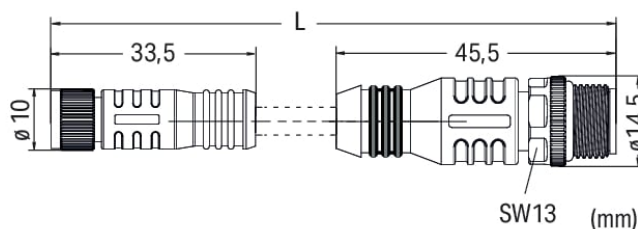

Data Sheet | Item Number: 756-6507/040-030

Sensor/Actuator cable; M8 socket; straight; M12A plug; straight; 4-pole; Length: 3 m

<https://www.wago.com/756-6507/040-030>

Similar to illustration

Pin 1 ... 4: 0.25 mm²

Technical data

General information

Operating voltage	300 VDC
Protection type	IP67
Ambient (operating) temperature (static)	-40 ... +80 °C
Ambient (operating) temperature (dynamic)	-20 ... +60 °C

Cable

Cable length	3 m
Sheathed cable color	black
Sheathed cable diameter	3.8 mm

Connector

Connection type	M8 socket - M12 plug
Pole number	4
Cable connection direction to mating direction	0°
Cable connection direction to mating direction (2)	0°
Connector interface coding (cable/adaptor) 1 2	A-coded

Commercial data

PU (SPU)	1 pcs
Country of origin	CN
GTIN	4066966497540
Customs tariff number	85444290900

Environmental Product Compliance

RoHS Compliance Status	Compliant, No Exemption
------------------------	-------------------------