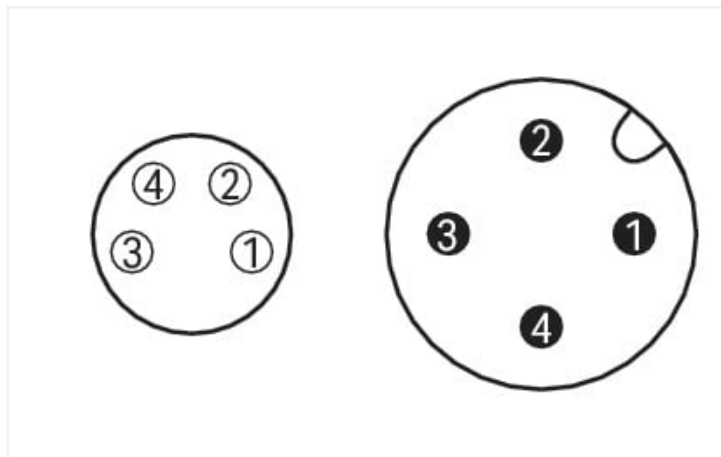

Data Sheet | Item Number: 756-6507/040-030

Sensor/Actuator cable; M8 socket; straight; M12A plug; straight; 4-pole; Length: 3 m

<https://www.wago.com/756-6507/040-030>

Similar to illustration

Pin 1 ... 4: 0.25 mm²

Technical data

General information

Operating voltage	300 VDC
Protection type	IP67
Ambient (operating) temperature (static)	-40 ... +80 °C
Ambient (operating) temperature (dynamic)	-20 ... +60 °C

Cable

Cable length	3 m
Sheathed cable color	black
Sheathed cable diameter	3.8 mm

Connector

Connection type	M8 socket - M12 plug
Pole number	4
Cable connection direction to mating direction	0°
Cable connection direction to mating direction (2)	0°
Connector interface coding (cable/adaptor) 1 2	A-coded