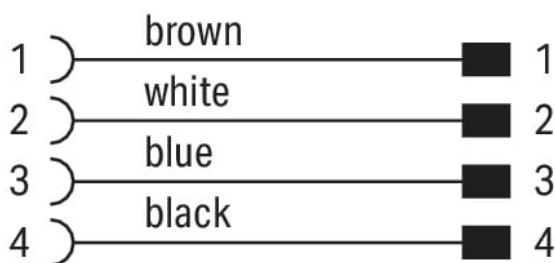

Data Sheet | Item Number: 756-6507/040-020

Sensor/Actuator cable; M8 socket; straight; M12A plug; straight; 4-pole; Length: 2 m

<https://www.wago.com/756-6507/040-020>

Similar to illustration

Pin 1 ... 4: 0.25 mm²

Technical data

General information

Operating voltage	300 VDC
Protection type	IP67
Ambient (operating) temperature (static)	-40 ... +80 °C
Ambient (operating) temperature (dynamic)	-20 ... +60 °C

Cable

Cable length	2 m
Sheathed cable color	black
Sheathed cable diameter	3.8 mm

Commercial data

PU (SPU)	1 pcs
Country of origin	CN
GTIN	4066966497533
Customs tariff number	85444290900

Environmental Product Compliance

RoHS Compliance Status	Compliant, No Exemption
------------------------	-------------------------