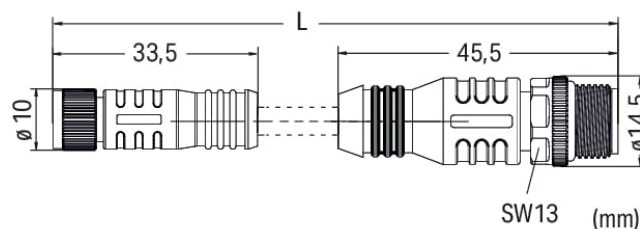

Data Sheet | Item Number: 756-6507/040-020

Sensor/Actuator cable; M8 socket; straight; M12A plug; straight; 4-pole; Length: 2 m

<https://www.wago.com/756-6507/040-020>

Similar to illustration

Pin 1 ... 4: 0.25 mm²

Technical data

General information

Operating voltage	300 VDC
Protection type	IP67
Ambient (operating) temperature (static)	-40 ... +80 °C
Ambient (operating) temperature (dynamic)	-20 ... +60 °C

Cable

Cable length	2 m
Sheathed cable color	black
Sheathed cable diameter	3.8 mm

Connector

Connection type	M8 socket - M12 plug
Pole number	4
Cable connection direction to mating direction	0°
Cable connection direction to mating direction (2)	0°
Connector interface coding (cable/adaptor) 1 2	A-coded

Commercial data

PU (SPU)	1 pcs
Country of origin	CN
GTIN	4066966497533
Customs tariff number	85444290900

Environmental Product Compliance

RoHS Compliance Status	Compliant, No Exemption
------------------------	-------------------------