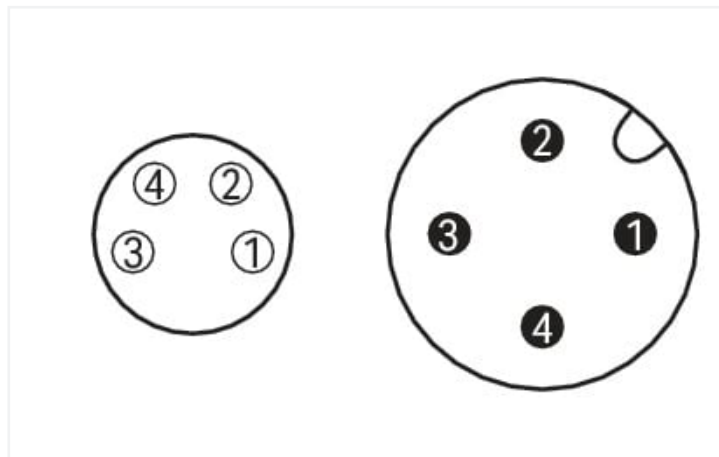

Data Sheet | Item Number: 756-6507/040-020

Sensor/Actuator cable; M8 socket; straight; M12A plug; straight; 4-pole; Length: 2 m

<https://www.wago.com/756-6507/040-020>

Similar to illustration

Pin 1 ... 4: 0.25 mm²

Technical data

General information

Operating voltage	300 VDC
Protection type	IP67
Ambient (operating) temperature (static)	-40 ... +80 °C
Ambient (operating) temperature (dynamic)	-20 ... +60 °C

Cable

Cable length	2 m
Sheathed cable color	black
Sheathed cable diameter	3.8 mm

Connector

Connection type	M8 socket - M12 plug
Pole number	4
Cable connection direction to mating direction	0°
Cable connection direction to mating direction (2)	0°
Connector interface coding (cable/adaptor) 1 2	A-coded