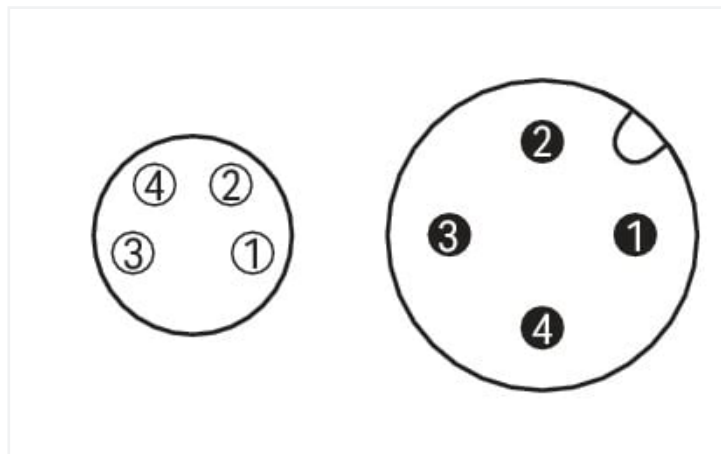

# Data Sheet | Item Number: 756-6507/040-015

Sensor/Actuator cable; M8 socket; straight; M12A plug; straight; 4-pole; Length: 1.5 m

<https://www.wago.com/756-6507/040-015>

Similar to illustration

Pin 1 ... 4: 0.25 mm<sup>2</sup>

### Cable

Cable length	1.5 m
Sheathed cable color	black
Sheathed cable diameter	3.8 mm