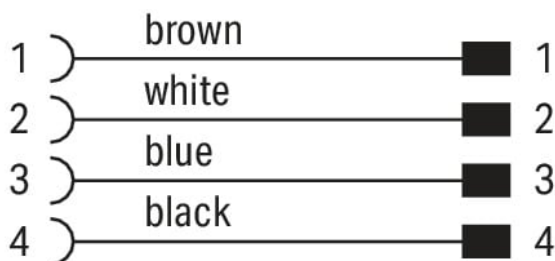

# Data Sheet | Item Number: 756-6507/040-015

Sensor/Actuator cable; M8 socket; straight; M12A plug; straight; 4-pole; Length: 1.5 m

<https://www.wago.com/756-6507/040-015>

Similar to illustration

Pin 1 ... 4: 0.25 mm<sup>2</sup>

### Cable

Cable length	1.5 m
Sheathed cable color	black
Sheathed cable diameter	3.8 mm