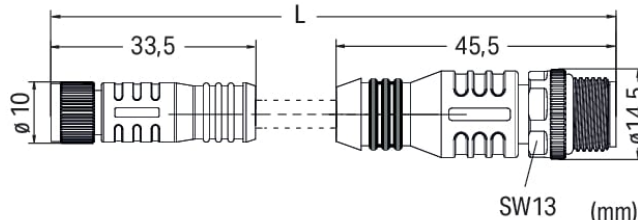

# Data Sheet | Item Number: 756-6507/040-015

Sensor/Actuator cable; M8 socket; straight; M12A plug; straight; 4-pole; Length: 1.5 m

<https://www.wago.com/756-6507/040-015>

Similar to illustration

Pin 1 ... 4: 0.25 mm<sup>2</sup>

### Cable

Cable length	1.5 m
Sheathed cable color	black
Sheathed cable diameter	3.8 mm

### Connector

Connection type	M8 socket - M12 plug
Pole number	4
Cable connection direction to mating direction	0°
Cable connection direction to mating direction (2)	0°
Connector interface coding (cable/adaptor) 1 2	A-coded