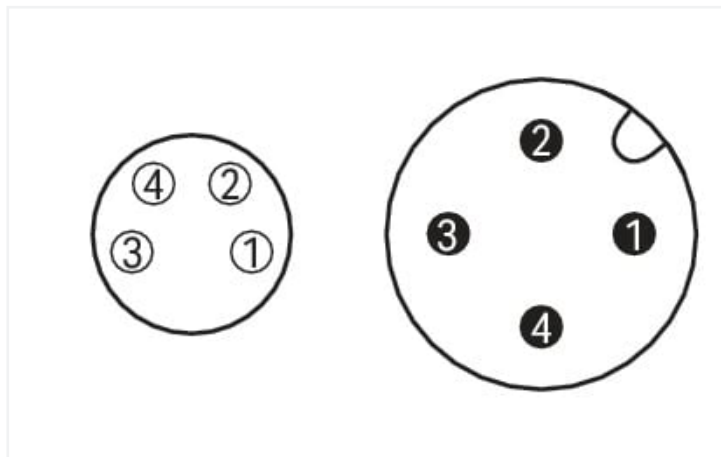

# Data Sheet | Item Number: 756-6507/040-010

Sensor/Actuator cable; M8 socket; straight; M12A plug; straight; 4-pole; Length: 1 m

<https://www.wago.com/756-6507/040-010>

Similar to illustration

Pin 1 ... 4: 0.25 mm<sup>2</sup>

### Cable

Cable length	1 m
Sheathed cable color	black
Sheathed cable diameter	3.8 mm