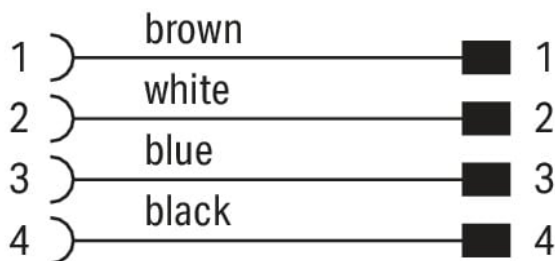

# Data Sheet | Item Number: 756-6507/040-010

Sensor/Actuator cable; M8 socket; straight; M12A plug; straight; 4-pole; Length: 1 m

<https://www.wago.com/756-6507/040-010>

Similar to illustration

Pin 1 ... 4: 0.25 mm<sup>2</sup>

### Cable

Cable length	1 m
Sheathed cable color	black
Sheathed cable diameter	3.8 mm