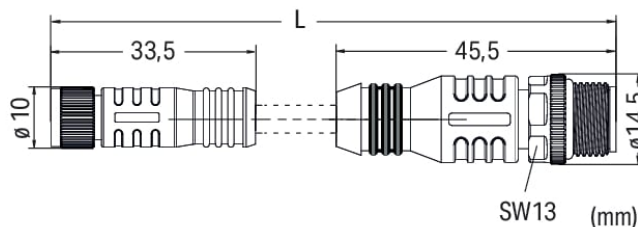

# Data Sheet | Item Number: 756-6507/040-010

Sensor/Actuator cable; M8 socket; straight; M12A plug; straight; 4-pole; Length: 1 m

<https://www.wago.com/756-6507/040-010>

Similar to illustration

Pin 1 ... 4: 0.25 mm<sup>2</sup>

## Technical data

### Cable

Cable length	1 m
Sheathed cable color	black
Sheathed cable diameter	3.8 mm

### Connector

Connection type	M8 socket - M12 plug
Pole number	4
Cable connection direction to mating direction	0°
Cable connection direction to mating direction (2)	0°
Connector interface coding (cable/adaptor) 1 2	A-coded