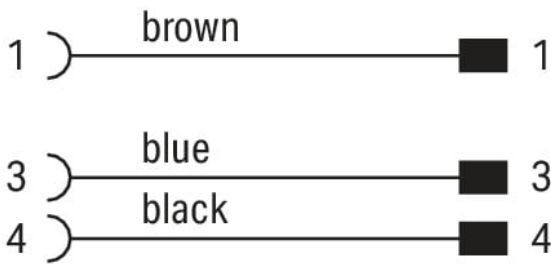

Data Sheet | Item Number: 756-6507/030-030

Sensor/Actuator cable; M8 socket; straight; M12A plug; straight; 3-pole; Length: 3 m

<https://www.wago.com/756-6507/030-030>

Similar to illustration

Pin 1 ... 4: 0.25 mm²

Technical data

General information	
Operating voltage	300 VDC
Protection type	IP67
Ambient (operating) temperature (static)	-40 ... +80 °C
Ambient (operating) temperature (dynamic)	-20 ... +60 °C

Cable	
Cable length	3 m
Sheathed cable color	black
Sheathed cable diameter	3.5 mm

Commercial data

PU (SPU)	1 pcs
Country of origin	CN
GTIN	4066966498158
Customs tariff number	85444290900

Environmental Product Compliance

RoHS Compliance Status	Compliant, No Exemption
------------------------	-------------------------