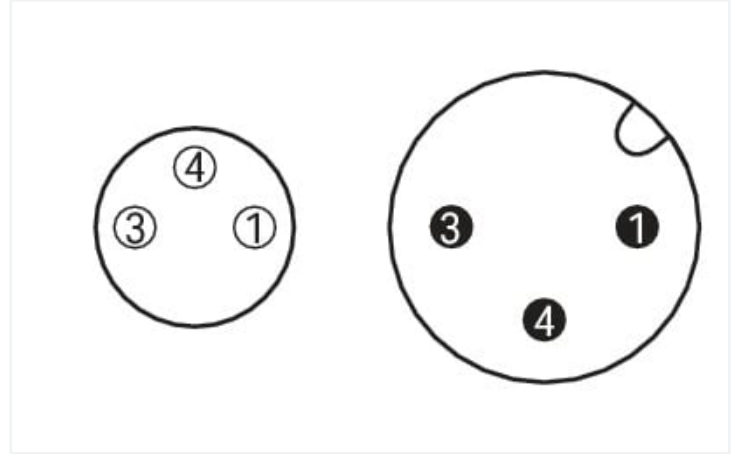

Data Sheet | Item Number: 756-6507/030-030

Sensor/Actuator cable; M8 socket; straight; M12A plug; straight; 3-pole; Length: 3 m

<https://www.wago.com/756-6507/030-030>

Similar to illustration

Pin 1 ... 4: 0.25 mm²

Technical data

General information	
Operating voltage	300 VDC
Protection type	IP67
Ambient (operating) temperature (static)	-40 ... +80 °C
Ambient (operating) temperature (dynamic)	-20 ... +60 °C

Cable	
Cable length	3 m
Sheathed cable color	black
Sheathed cable diameter	3.5 mm

Connector	
Connection type	M8 socket - M12 plug
Pole number	3
Cable connection direction to mating direction	0°
Cable connection direction to mating direction (2)	0°
Connector interface coding (cable/adapter) 1 2	A-coded