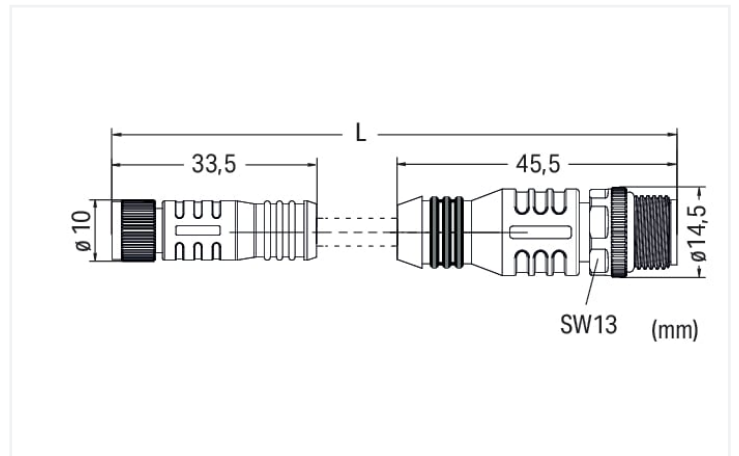

Data Sheet | Item Number: 756-6507/030-030

Sensor/Actuator cable; M8 socket; straight; M12A plug; straight; 3-pole; Length: 3 m

<https://www.wago.com/756-6507/030-030>

Similar to illustration

Pin 1 ... 4: 0.25 mm²

Technical data

General information	
Operating voltage	300 VDC
Protection type	IP67
Ambient (operating) temperature (static)	-40 ... +80 °C
Ambient (operating) temperature (dynamic)	-20 ... +60 °C

Cable	
Cable length	3 m
Sheathed cable color	black
Sheathed cable diameter	3.5 mm

Connector	
Connection type	M8 socket - M12 plug
Pole number	3
Cable connection direction to mating direction	0°
Cable connection direction to mating direction (2)	0°
Connector interface coding (cable/adapter) 1 2	A-coded

Commercial data

PU (SPU)	1 pcs
Country of origin	CN
GTIN	4066966498158
Customs tariff number	85444290900

Environmental Product Compliance

RoHS Compliance Status	Compliant, No Exemption
------------------------	-------------------------