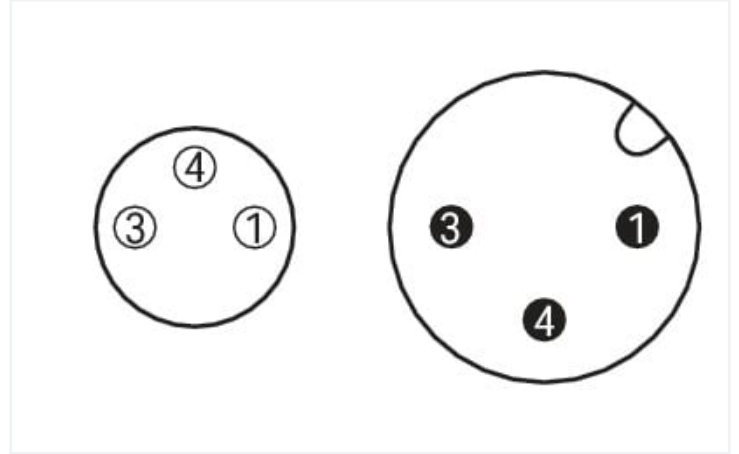

Data Sheet | Item Number: 756-6507/030-020

Sensor/Actuator cable; M8 socket; straight; M12A plug; straight; 3-pole; Length: 2 m

<https://www.wago.com/756-6507/030-020>

Similar to illustration

Pin 1 ... 4: 0.25 mm²

Technical data

General information

Operating voltage	300 VDC
Protection type	IP67
Ambient (operating) temperature (static)	-40 ... +80 °C
Ambient (operating) temperature (dynamic)	-20 ... +60 °C

Cable

Cable length	2 m
Sheathed cable color	black
Sheathed cable diameter	3.5 mm

Connector

Connection type	M8 socket - M12 plug
Pole number	3
Cable connection direction to mating direction	0°
Cable connection direction to mating direction (2)	0°
Connector interface coding (cable/adapter) 1 2	A-coded