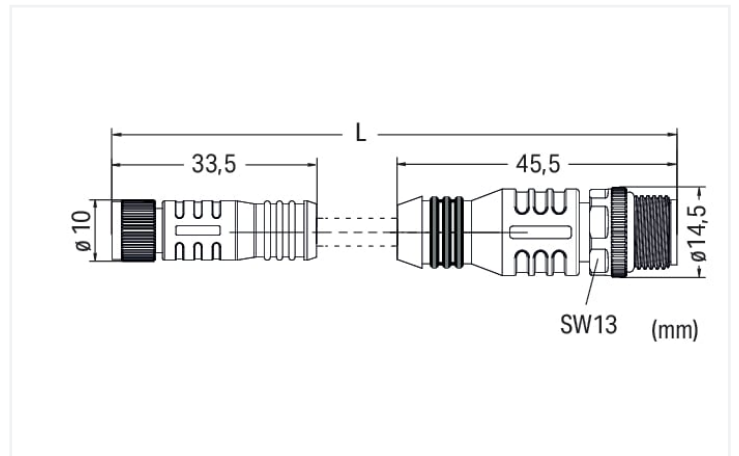

Data Sheet | Item Number: 756-6507/030-020

Sensor/Actuator cable; M8 socket; straight; M12A plug; straight; 3-pole; Length: 2 m

<https://www.wago.com/756-6507/030-020>

Similar to illustration

Pin 1 ... 4: 0.25 mm²

Technical data

General information

Operating voltage	300 VDC
Protection type	IP67
Ambient (operating) temperature (static)	-40 ... +80 °C
Ambient (operating) temperature (dynamic)	-20 ... +60 °C

Cable

Cable length	2 m
Sheathed cable color	black
Sheathed cable diameter	3.5 mm

Connector

Connection type	M8 socket - M12 plug
Pole number	3
Cable connection direction to mating direction	0°
Cable connection direction to mating direction (2)	0°
Connector interface coding (cable/adapter) 1 2	A-coded

Commercial data

PU (SPU)	1 pcs
Country of origin	CN
GTIN	4066966498233
Customs tariff number	85444290900

Environmental Product Compliance

RoHS Compliance Status	Compliant, No Exemption
------------------------	-------------------------