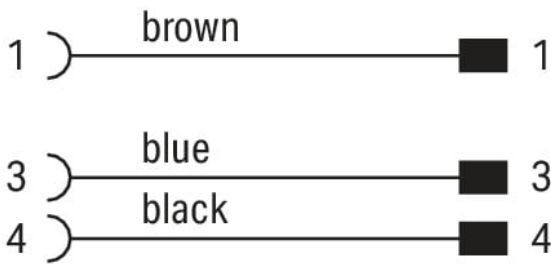

Data Sheet | Item Number: 756-6507/030-020

Sensor/Actuator cable; M8 socket; straight; M12A plug; straight; 3-pole; Length: 2 m

<https://www.wago.com/756-6507/030-020>

Similar to illustration

Pin 1 ... 4: 0.25 mm²

Technical data

General information

Operating voltage	300 VDC
Protection type	IP67
Ambient (operating) temperature (static)	-40 ... +80 °C
Ambient (operating) temperature (dynamic)	-20 ... +60 °C

Cable

Cable length	2 m
Sheathed cable color	black
Sheathed cable diameter	3.5 mm

Commercial data

PU (SPU)	1 pcs
Country of origin	CN
GTIN	4066966498233
Customs tariff number	85444290900

Environmental Product Compliance

RoHS Compliance Status	Compliant, No Exemption
------------------------	-------------------------