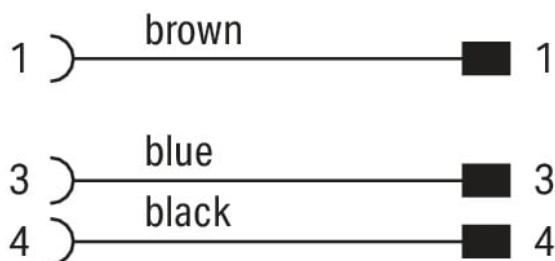

Data Sheet | Item Number: 756-6507/030-015

Sensor/Actuator cable; M8 socket; straight; M12A plug; straight; 3-pole; Length: 1.5 m

<https://www.wago.com/756-6507/030-015>

Similar to illustration

Pin 1 ... 4: 0.25 mm²

Technical data

General information

Operating voltage	300 VDC
Protection type	IP67
Ambient (operating) temperature (static)	-40 ... +80 °C
Ambient (operating) temperature (dynamic)	-20 ... +60 °C

Cable

Cable length	1.5 m
Sheathed cable color	black
Sheathed cable diameter	3.5 mm