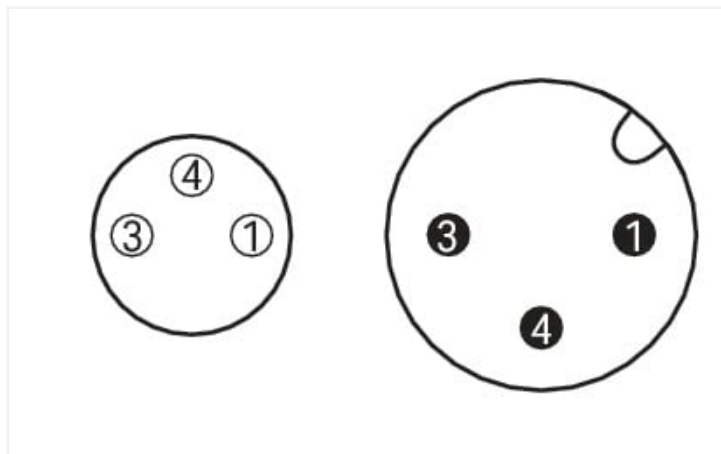

Data Sheet | Item Number: 756-6507/030-015

Sensor/Actuator cable; M8 socket; straight; M12A plug; straight; 3-pole; Length: 1.5 m

<https://www.wago.com/756-6507/030-015>

Similar to illustration

Pin 1 ... 4: 0.25 mm²

Technical data

General information

Operating voltage	300 VDC
Protection type	IP67
Ambient (operating) temperature (static)	-40 ... +80 °C
Ambient (operating) temperature (dynamic)	-20 ... +60 °C

Cable

Cable length	1.5 m
Sheathed cable color	black
Sheathed cable diameter	3.5 mm

Connector

Connection type	M8 socket - M12 plug
Pole number	3
Cable connection direction to mating direction	0°
Cable connection direction to mating direction (2)	0°
Connector interface coding (cable/adapter) 1 2	A-coded