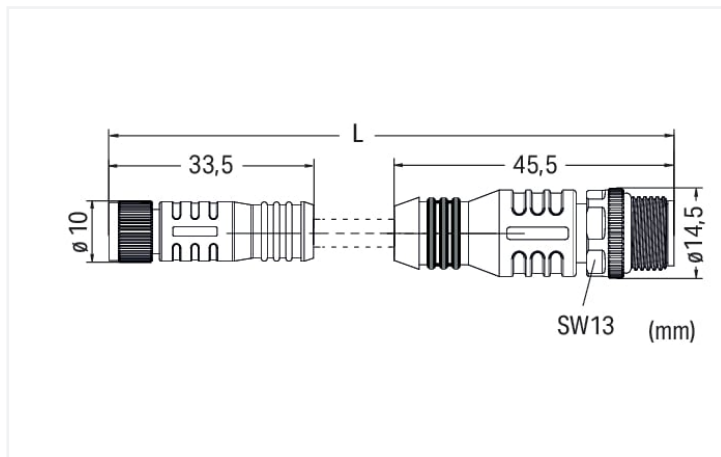

Data Sheet | Item Number: 756-6507/030-015

Sensor/Actuator cable; M8 socket; straight; M12A plug; straight; 3-pole; Length: 1.5 m

<https://www.wago.com/756-6507/030-015>

Similar to illustration

Pin 1 ... 4: 0.25 mm²

Technical data

General information

Operating voltage	300 VDC
Protection type	IP67
Ambient (operating) temperature (static)	-40 ... +80 °C
Ambient (operating) temperature (dynamic)	-20 ... +60 °C

Cable

Cable length	1.5 m
Sheathed cable color	black
Sheathed cable diameter	3.5 mm

Connector

Connection type	M8 socket - M12 plug
Pole number	3
Cable connection direction to mating direction	0°
Cable connection direction to mating direction (2)	0°
Connector interface coding (cable/adapter) 1 2	A-coded

Commercial data

PU (SPU)	1 pcs
Country of origin	CN
GTIN	4066966498134
Customs tariff number	85444290900

Environmental Product Compliance

RoHS Compliance Status	Compliant, No Exemption
------------------------	-------------------------