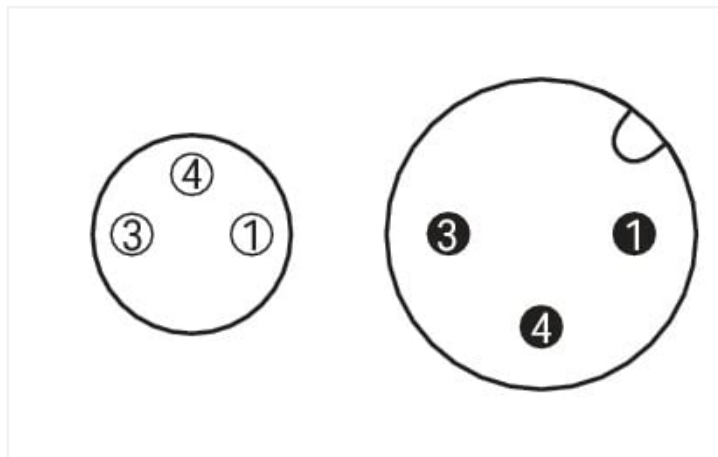

Data Sheet | Item Number: 756-6507/030-010

Sensor/Actuator cable; M8 socket; straight; M12A plug; straight; 3-pole; Length: 1 m

<https://www.wago.com/756-6507/030-010>

Similar to illustration

Pin 1 ... 4: 0.25 mm²

Technical data

General information

Operating voltage	300 VDC
Protection type	IP67
Ambient (operating) temperature (static)	-40 ... +80 °C
Ambient (operating) temperature (dynamic)	-20 ... +60 °C

Cable

Cable length	1 m
Sheathed cable color	black
Sheathed cable diameter	3.5 mm

Connector

Connection type	M8 socket - M12 plug
Pole number	3
Cable connection direction to mating direction	0°
Cable connection direction to mating direction (2)	0°
Connector interface coding (cable/adapter) 1 2	A-coded