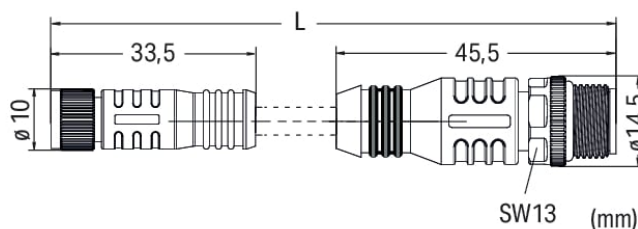

Data Sheet | Item Number: 756-6507/030-010

Sensor/Actuator cable; M8 socket; straight; M12A plug; straight; 3-pole; Length: 1 m

<https://www.wago.com/756-6507/030-010>

Similar to illustration

Pin 1 ... 4: 0.25 mm²

Technical data

General information

Operating voltage	300 VDC
Protection type	IP67
Ambient (operating) temperature (static)	-40 ... +80 °C
Ambient (operating) temperature (dynamic)	-20 ... +60 °C

Cable

Cable length	1 m
Sheathed cable color	black
Sheathed cable diameter	3.5 mm

Connector

Connection type	M8 socket - M12 plug
Pole number	3
Cable connection direction to mating direction	0°
Cable connection direction to mating direction (2)	0°
Connector interface coding (cable/adapter) 1 2	A-coded

Commercial data

PU (SPU)	1 pcs
Country of origin	CN
GTIN	4066966498035
Customs tariff number	85444290900

Environmental Product Compliance

RoHS Compliance Status	Compliant, No Exemption
------------------------	-------------------------