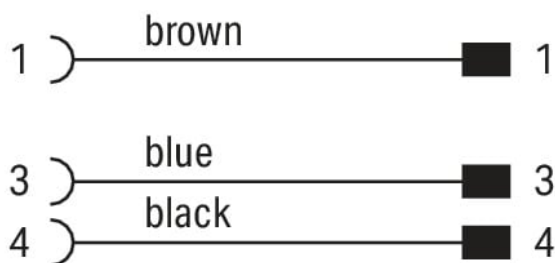

Data Sheet | Item Number: 756-6507/030-010

Sensor/Actuator cable; M8 socket; straight; M12A plug; straight; 3-pole; Length: 1 m

<https://www.wago.com/756-6507/030-010>

Similar to illustration

Pin 1 ... 4: 0.25 mm²

Technical data

General information

Operating voltage	300 VDC
Protection type	IP67
Ambient (operating) temperature (static)	-40 ... +80 °C
Ambient (operating) temperature (dynamic)	-20 ... +60 °C

Cable

Cable length	1 m
Sheathed cable color	black
Sheathed cable diameter	3.5 mm