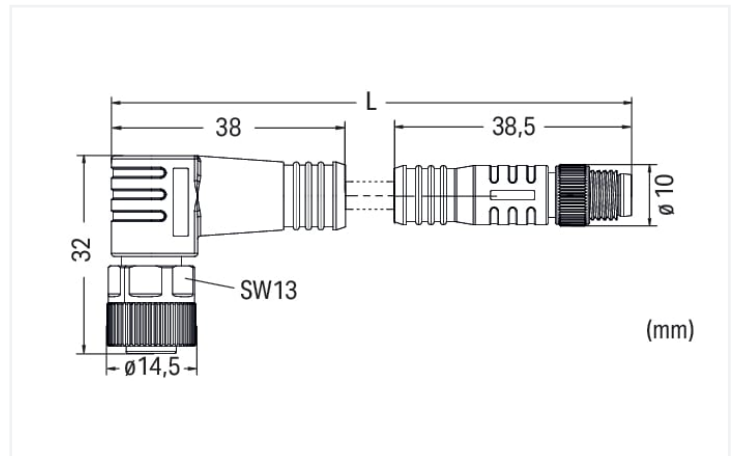

Data Sheet | Item Number: 756-6503/040-020

Sensor/Actuator cable; M12A socket; angled; M8 plug; straight; 4-pole; Length: 2 m

<https://www.wago.com/756-6503/040-020>

Similar to illustration

Pin 1 ... 4: 0.25 mm²

Technical data

General information	
Operating voltage	300 VDC
Protection type	IP67
Ambient (operating) temperature (static)	-40 ... +80 °C
Ambient (operating) temperature (dynamic)	-20 ... +60 °C

Cable	
Cable length	2 m
Sheathed cable color	black
Sheathed cable diameter	3.8 mm

Connector	
Connection type	M12 Socket - M8 plug
Pole number	4
Cable connection direction to mating direction	90°
Cable connection direction to mating direction (2)	0°
Connector interface coding (cable/adapter) 1 1	A-coded

Commercial data

PU (SPU)	1 pcs
Country of origin	CN
GTIN	4066966498172
Customs tariff number	85444290900

Environmental Product Compliance

RoHS Compliance Status	Compliant, No Exemption
------------------------	-------------------------