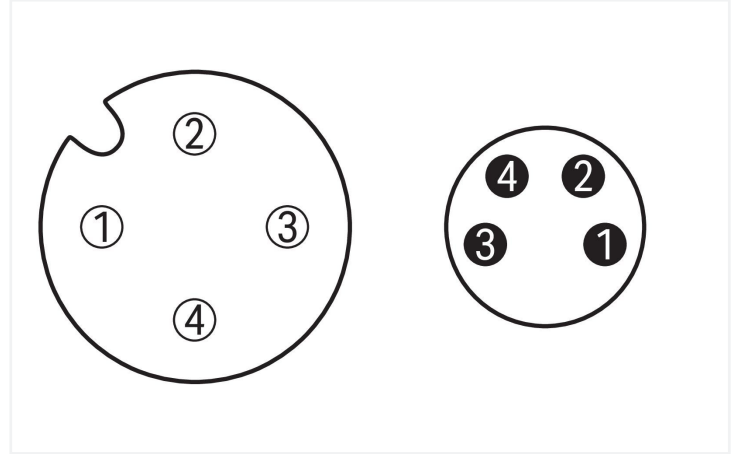

Data Sheet | Item Number: 756-6503/040-020

Sensor/Actuator cable; M12A socket; angled; M8 plug; straight; 4-pole; Length: 2 m

<https://www.wago.com/756-6503/040-020>

Similar to illustration

Pin 1 ... 4: 0.25 mm²

Technical data

General information	
Operating voltage	300 VDC
Protection type	IP67
Ambient (operating) temperature (static)	-40 ... +80 °C
Ambient (operating) temperature (dynamic)	-20 ... +60 °C

Cable	
Cable length	2 m
Sheathed cable color	black
Sheathed cable diameter	3.8 mm

Connector	
Connection type	M12 Socket - M8 plug
Pole number	4
Cable connection direction to mating direction	90°
Cable connection direction to mating direction (2)	0°
Connector interface coding (cable/adapter) 1 1	A-coded