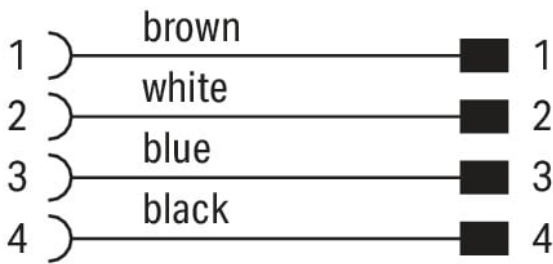

Data Sheet | Item Number: 756-6503/040-020

Sensor/Actuator cable; M12A socket; angled; M8 plug; straight; 4-pole; Length: 2 m

<https://www.wago.com/756-6503/040-020>

Similar to illustration

Pin 1 ... 4: 0.25 mm²

Technical data

General information	
Operating voltage	300 VDC
Protection type	IP67
Ambient (operating) temperature (static)	-40 ... +80 °C
Ambient (operating) temperature (dynamic)	-20 ... +60 °C

Cable	
Cable length	2 m
Sheathed cable color	black
Sheathed cable diameter	3.8 mm

Commercial data

PU (SPU)	1 pcs
Country of origin	CN
GTIN	4066966498172
Customs tariff number	85444290900

Environmental Product Compliance

RoHS Compliance Status	Compliant, No Exemption
------------------------	-------------------------