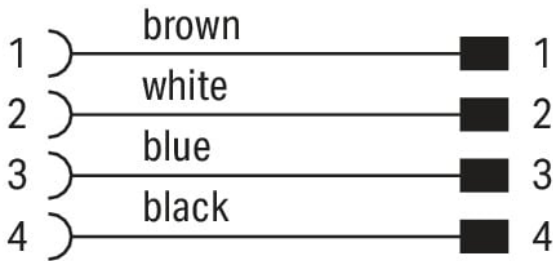

Data Sheet | Item Number: 756-6503/040-015

Sensor/Actuator cable; M12A socket; angled; M8 plug; straight; 4-pole; Length: 1.5 m

<https://www.wago.com/756-6503/040-015>

Similar to illustration

Pin 1 ... 4: 0.25 mm²

Technical data

General information	
Operating voltage	300 VDC
Protection type	IP67
Ambient (operating) temperature (static)	-40 ... +80 °C
Ambient (operating) temperature (dynamic)	-20 ... +60 °C

Cable	
Cable length	1.5 m
Sheathed cable color	black
Sheathed cable diameter	3.8 mm

Commercial data

PU (SPU)	1 pcs
Country of origin	CN
GTIN	4066966498165
Customs tariff number	85444290900

Environmental Product Compliance

RoHS Compliance Status	Compliant, No Exemption
------------------------	-------------------------