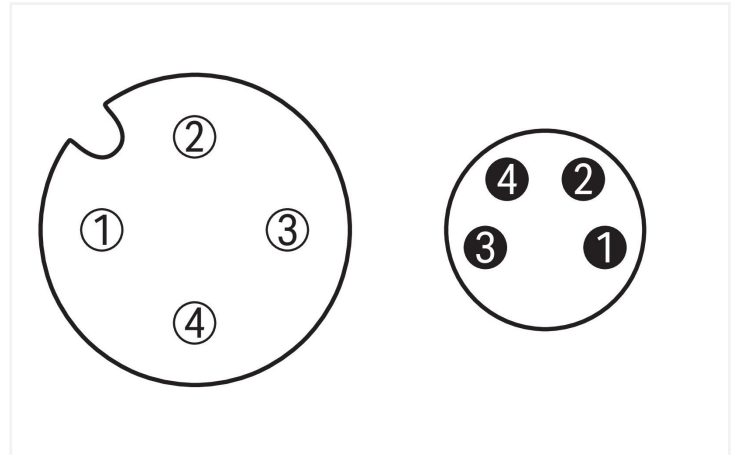

Data Sheet | Item Number: 756-6503/040-015

Sensor/Actuator cable; M12A socket; angled; M8 plug; straight; 4-pole; Length: 1.5 m

<https://www.wago.com/756-6503/040-015>

Similar to illustration

Pin 1 ... 4: 0.25 mm²

Technical data

General information	
Operating voltage	300 VDC
Protection type	IP67
Ambient (operating) temperature (static)	-40 ... +80 °C
Ambient (operating) temperature (dynamic)	-20 ... +60 °C

Cable	
Cable length	1.5 m
Sheathed cable color	black
Sheathed cable diameter	3.8 mm

Connector	
Connection type	M12 Socket - M8 plug
Pole number	4
Cable connection direction to mating direction	90 °
Cable connection direction to mating direction (2)	0 °
Connector interface coding (cable/adaptor) 1 1	A-coded