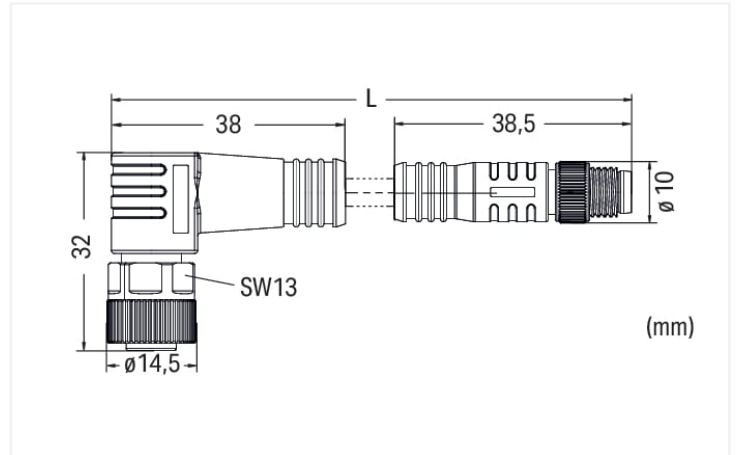

Data Sheet | Item Number: 756-6503/040-015

Sensor/Actuator cable; M12A socket; angled; M8 plug; straight; 4-pole; Length: 1.5 m

<https://www.wago.com/756-6503/040-015>

Similar to illustration

Pin 1 ... 4: 0.25 mm²

Technical data

General information	
Operating voltage	300 VDC
Protection type	IP67
Ambient (operating) temperature (static)	-40 ... +80 °C
Ambient (operating) temperature (dynamic)	-20 ... +60 °C

Cable	
Cable length	1.5 m
Sheathed cable color	black
Sheathed cable diameter	3.8 mm

Connector	
Connection type	M12 Socket - M8 plug
Pole number	4
Cable connection direction to mating direction	90 °
Cable connection direction to mating direction (2)	0 °
Connector interface coding (cable/adaptor) 1 1	A-coded

Commercial data

PU (SPU)	1 pcs
Country of origin	CN
GTIN	4066966498165
Customs tariff number	85444290900

Environmental Product Compliance

RoHS Compliance Status	Compliant, No Exemption
------------------------	-------------------------