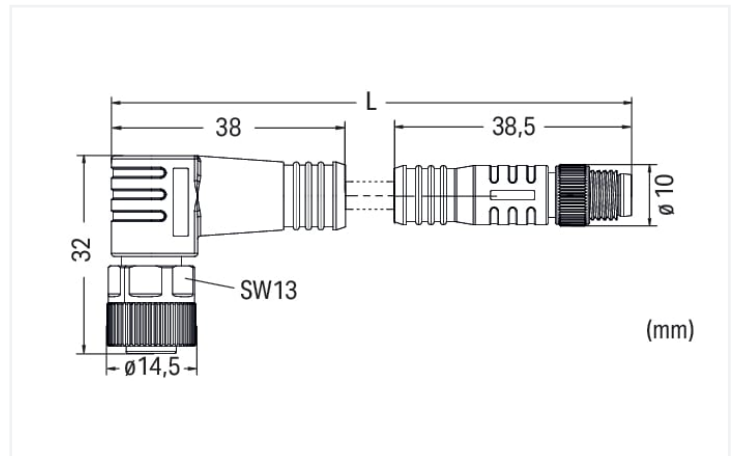

Data Sheet | Item Number: 756-6503/040-010

Sensor/Actuator cable; M12A socket; angled; M8 plug; straight; 4-pole; Length: 1 m

<https://www.wago.com/756-6503/040-010>

Similar to illustration

Pin 1 ... 4: 0.25 mm²

Technical data

General information	
Operating voltage	300 VDC
Protection type	IP67
Ambient (operating) temperature (static)	-40 ... +80 °C
Ambient (operating) temperature (dynamic)	-20 ... +60 °C

Cable	
Cable length	1 m
Sheathed cable color	black
Sheathed cable diameter	3.8 mm

Connector	
Connection type	M12 Socket - M8 plug
Pole number	4
Cable connection direction to mating direction	90°
Cable connection direction to mating direction (2)	0°
Connector interface coding (cable/adapter) 1 1	A-coded

Commercial data

PU (SPU)	1 pcs
Country of origin	CN
GTIN	4066966498073
Customs tariff number	85444290900

Environmental Product Compliance

RoHS Compliance Status	Compliant, No Exemption
------------------------	-------------------------