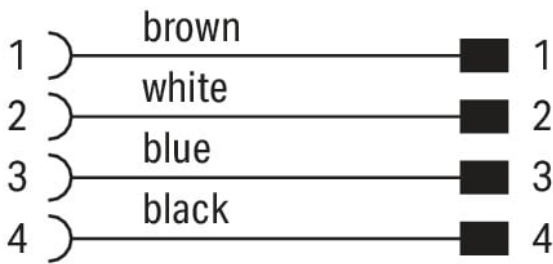

Data Sheet | Item Number: 756-6503/040-010

Sensor/Actuator cable; M12A socket; angled; M8 plug; straight; 4-pole; Length: 1 m

<https://www.wago.com/756-6503/040-010>

Similar to illustration

Pin 1 ... 4: 0.25 mm²

Technical data

General information	
Operating voltage	300 VDC
Protection type	IP67
Ambient (operating) temperature (static)	-40 ... +80 °C
Ambient (operating) temperature (dynamic)	-20 ... +60 °C

Cable	
Cable length	1 m
Sheathed cable color	black
Sheathed cable diameter	3.8 mm

Commercial data

PU (SPU)	1 pcs
Country of origin	CN
GTIN	4066966498073
Customs tariff number	85444290900

Environmental Product Compliance

RoHS Compliance Status	Compliant, No Exemption
------------------------	-------------------------