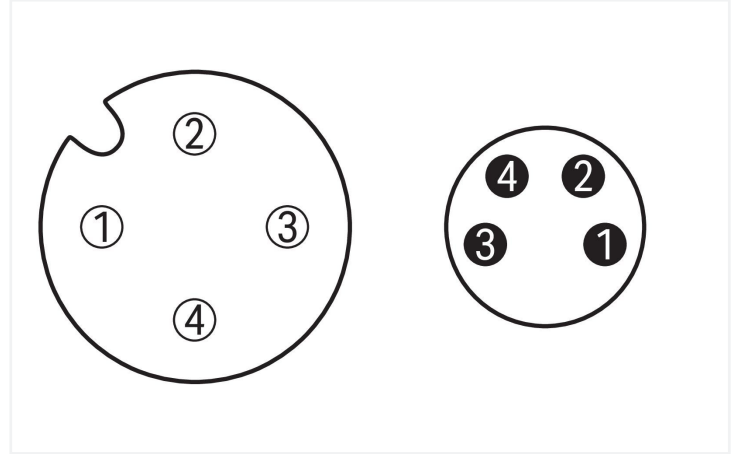

Data Sheet | Item Number: 756-6503/040-010

Sensor/Actuator cable; M12A socket; angled; M8 plug; straight; 4-pole; Length: 1 m

<https://www.wago.com/756-6503/040-010>

Similar to illustration

Pin 1 ... 4: 0.25 mm²

Technical data

General information	
Operating voltage	300 VDC
Protection type	IP67
Ambient (operating) temperature (static)	-40 ... +80 °C
Ambient (operating) temperature (dynamic)	-20 ... +60 °C

Cable	
Cable length	1 m
Sheathed cable color	black
Sheathed cable diameter	3.8 mm

Connector	
Connection type	M12 Socket - M8 plug
Pole number	4
Cable connection direction to mating direction	90°
Cable connection direction to mating direction (2)	0°
Connector interface coding (cable/adapter) 1 1	A-coded