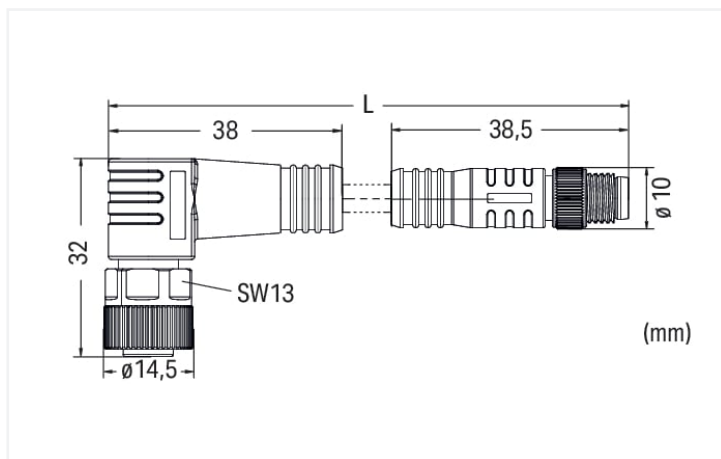

Data Sheet | Item Number: 756-6503/040-005

Sensor/Actuator cable; M12A socket; angled; M8 plug; straight; 4-pole; Length: 0.5 m

<https://www.wago.com/756-6503/040-005>

Similar to illustration

Pin 1 ... 4: 0.25 mm²

Technical data

General information

Operating voltage	300 VDC
Protection type	IP67
Ambient (operating) temperature (static)	-40 ... +80 °C
Ambient (operating) temperature (dynamic)	-20 ... +60 °C

Cable

Cable length	0.5 m
Sheathed cable color	black
Sheathed cable diameter	3.8 mm

Connector

Connection type	M12 Socket - M8 plug
Pole number	4
Cable connection direction to mating direction	90 °
Cable connection direction to mating direction (2)	0 °
Connector interface coding (cable/adaptor) 1 1	A-coded

Commercial data

PU (SPU)	1 pcs
Country of origin	CN
GTIN	4066966497984
Customs tariff number	85444290900

Environmental Product Compliance

RoHS Compliance Status	Compliant, No Exemption
------------------------	-------------------------