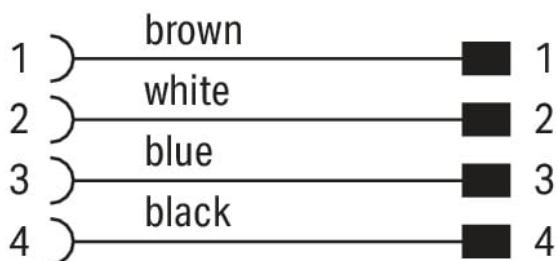

Data Sheet | Item Number: 756-6503/040-005

Sensor/Actuator cable; M12A socket; angled; M8 plug; straight; 4-pole; Length: 0.5 m

<https://www.wago.com/756-6503/040-005>

Similar to illustration

Pin 1 ... 4: 0.25 mm²

Technical data

General information

Operating voltage	300 VDC
Protection type	IP67
Ambient (operating) temperature (static)	-40 ... +80 °C
Ambient (operating) temperature (dynamic)	-20 ... +60 °C

Cable

Cable length	0.5 m
Sheathed cable color	black
Sheathed cable diameter	3.8 mm

Commercial data

PU (SPU)	1 pcs
Country of origin	CN
GTIN	4066966497984
Customs tariff number	85444290900

Environmental Product Compliance

RoHS Compliance Status	Compliant, No Exemption
------------------------	-------------------------