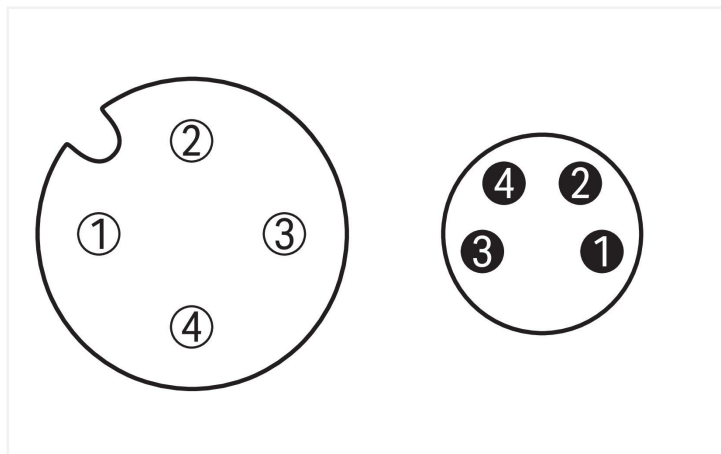

Data Sheet | Item Number: 756-6503/040-005

Sensor/Actuator cable; M12A socket; angled; M8 plug; straight; 4-pole; Length: 0.5 m

<https://www.wago.com/756-6503/040-005>

Similar to illustration

Pin 1 ... 4: 0.25 mm²

Technical data

General information

Operating voltage	300 VDC
Protection type	IP67
Ambient (operating) temperature (static)	-40 ... +80 °C
Ambient (operating) temperature (dynamic)	-20 ... +60 °C

Cable

Cable length	0.5 m
Sheathed cable color	black
Sheathed cable diameter	3.8 mm

Connector

Connection type	M12 Socket - M8 plug
Pole number	4
Cable connection direction to mating direction	90 °
Cable connection direction to mating direction (2)	0 °
Connector interface coding (cable/adaptor) 1 1	A-coded