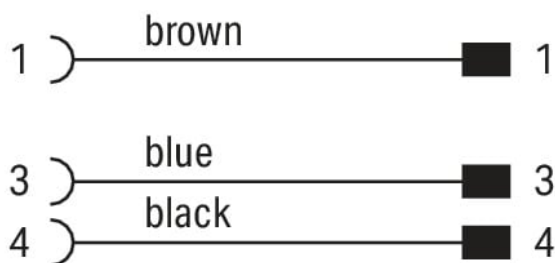

Data Sheet | Item Number: 756-6503/030-030

Sensor/Actuator cable; M12A socket; angled; M8 plug; straight; 3-pole; Length: 3 m

<https://www.wago.com/756-6503/030-030>

Similar to illustration

Pin 1 ... 4: 0.25 mm²

Technical data

General information

Operating voltage	300 VDC
Protection type	IP67
Ambient (operating) temperature (static)	-40 ... +80 °C
Ambient (operating) temperature (dynamic)	-20 ... +60 °C

Cable

Cable length	3 m
Sheathed cable color	black
Sheathed cable diameter	3.5 mm