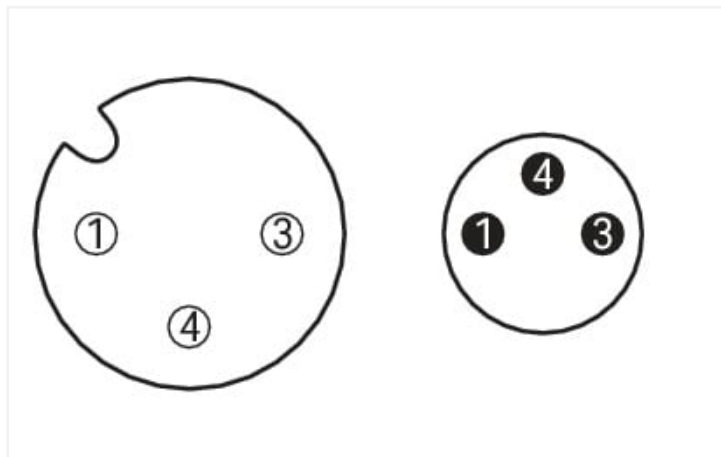

Data Sheet | Item Number: 756-6503/030-030

Sensor/Actuator cable; M12A socket; angled; M8 plug; straight; 3-pole; Length: 3 m

<https://www.wago.com/756-6503/030-030>

Similar to illustration

Pin 1 ... 4: 0.25 mm²

Technical data

General information

Operating voltage	300 VDC
Protection type	IP67
Ambient (operating) temperature (static)	-40 ... +80 °C
Ambient (operating) temperature (dynamic)	-20 ... +60 °C

Cable

Cable length	3 m
Sheathed cable color	black
Sheathed cable diameter	3.5 mm

Connector

Connection type	M12 Socket - M8 plug
Pole number	3
Cable connection direction to mating direction	90°
Cable connection direction to mating direction (2)	0°
Connector interface coding (cable/adapter) 1 1	A-coded