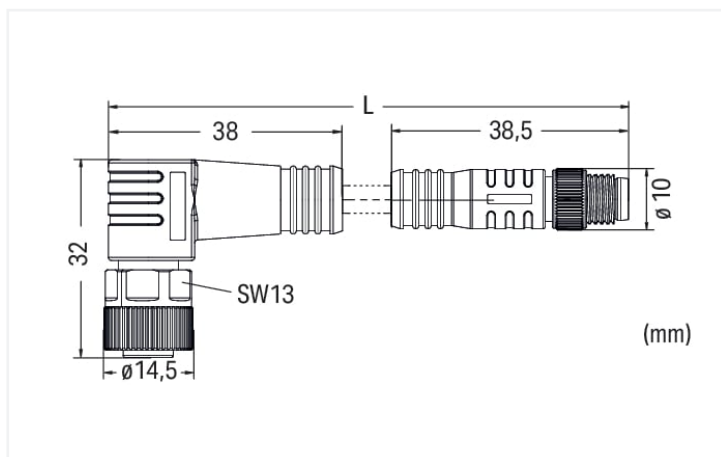

Data Sheet | Item Number: 756-6503/030-030

Sensor/Actuator cable; M12A socket; angled; M8 plug; straight; 3-pole; Length: 3 m

<https://www.wago.com/756-6503/030-030>

Similar to illustration

Pin 1 ... 4: 0.25 mm²

Technical data

General information

Operating voltage	300 VDC
Protection type	IP67
Ambient (operating) temperature (static)	-40 ... +80 °C
Ambient (operating) temperature (dynamic)	-20 ... +60 °C

Cable

Cable length	3 m
Sheathed cable color	black
Sheathed cable diameter	3.5 mm

Connector

Connection type	M12 Socket - M8 plug
Pole number	3
Cable connection direction to mating direction	90°
Cable connection direction to mating direction (2)	0°
Connector interface coding (cable/adapter) 1 1	A-coded

Commercial data

PU (SPU)	1 pcs
Country of origin	CN
GTIN	4066966501513
Customs tariff number	85444290900

Environmental Product Compliance

RoHS Compliance Status	Compliant, No Exemption
------------------------	-------------------------