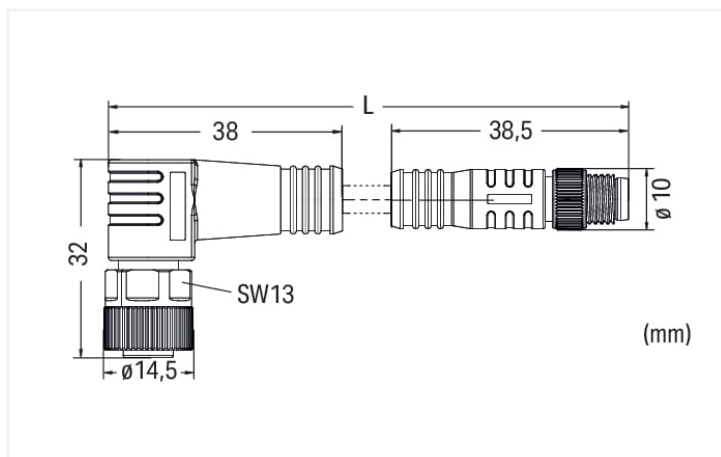

Data Sheet | Item Number: 756-6503/030-020

Sensor/Actuator cable; M12A socket; angled; M8 plug; straight; 3-pole; Length: 2 m

<https://www.wago.com/756-6503/030-020>

Similar to illustration

Pin 1 ... 4: 0.25 mm²

Technical data

General information

Operating voltage	300 VDC
Protection type	IP67
Ambient (operating) temperature (static)	-40 ... +80 °C
Ambient (operating) temperature (dynamic)	-20 ... +60 °C

Cable

Cable length	2 m
Sheathed cable color	black
Sheathed cable diameter	3.5 mm

Connector

Connection type	M12 Socket - M8 plug
Pole number	3
Cable connection direction to mating direction	90°
Cable connection direction to mating direction (2)	0°
Connector interface coding (cable/adapter) 1 1	A-coded

Commercial data

PU (SPU)	1 pcs
Country of origin	CN
GTIN	4066966501506
Customs tariff number	85444290900

Environmental Product Compliance

RoHS Compliance Status	Compliant, No Exemption
------------------------	-------------------------