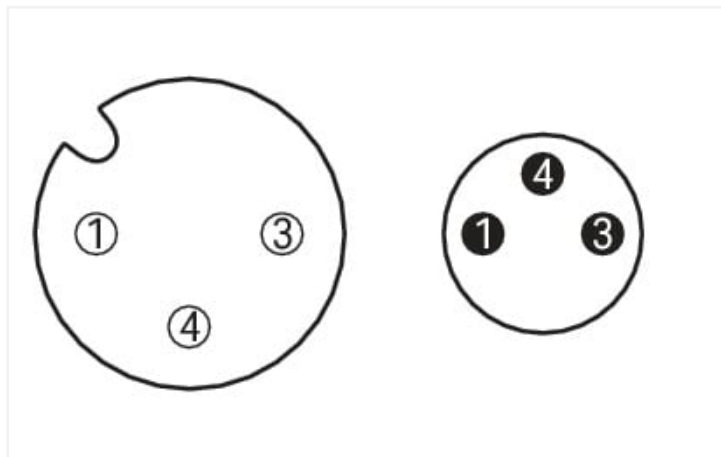

Data Sheet | Item Number: 756-6503/030-020

Sensor/Actuator cable; M12A socket; angled; M8 plug; straight; 3-pole; Length: 2 m

<https://www.wago.com/756-6503/030-020>

Similar to illustration

Pin 1 ... 4: 0.25 mm²

Technical data

General information

Operating voltage	300 VDC
Protection type	IP67
Ambient (operating) temperature (static)	-40 ... +80 °C
Ambient (operating) temperature (dynamic)	-20 ... +60 °C

Cable

Cable length	2 m
Sheathed cable color	black
Sheathed cable diameter	3.5 mm

Connector

Connection type	M12 Socket - M8 plug
Pole number	3
Cable connection direction to mating direction	90°
Cable connection direction to mating direction (2)	0°
Connector interface coding (cable/adapter) 1 1	A-coded