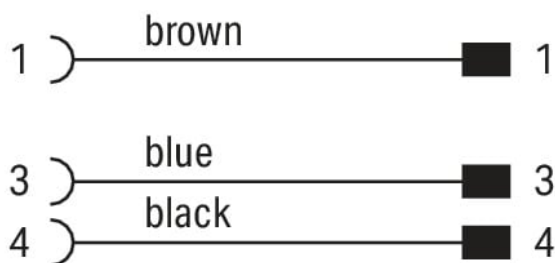

Data Sheet | Item Number: 756-6503/030-020

Sensor/Actuator cable; M12A socket; angled; M8 plug; straight; 3-pole; Length: 2 m

<https://www.wago.com/756-6503/030-020>

Similar to illustration

Pin 1 ... 4: 0.25 mm²

Technical data

General information

Operating voltage	300 VDC
Protection type	IP67
Ambient (operating) temperature (static)	-40 ... +80 °C
Ambient (operating) temperature (dynamic)	-20 ... +60 °C

Cable

Cable length	2 m
Sheathed cable color	black
Sheathed cable diameter	3.5 mm