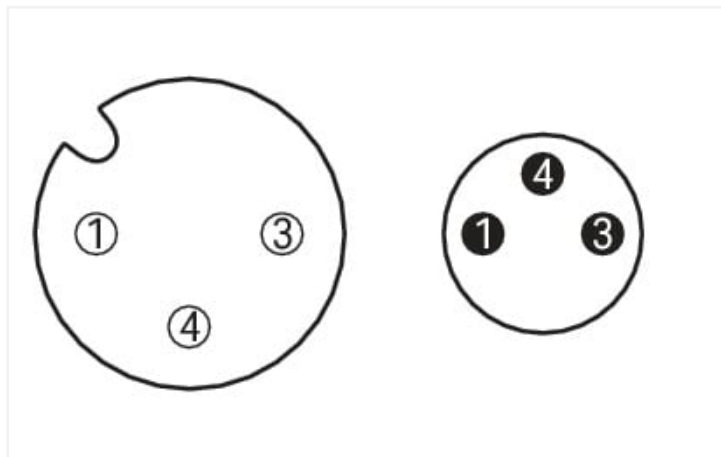

Data Sheet | Item Number: 756-6503/030-010

Sensor/Actuator cable; M12A socket; angled; M8 plug; straight; 3-pole; Length: 1 m

<https://www.wago.com/756-6503/030-010>

Similar to illustration

Pin 1 ... 4: 0.25 mm²

Technical data

General information

Operating voltage	300 VDC
Protection type	IP67
Ambient (operating) temperature (static)	-40 ... +80 °C
Ambient (operating) temperature (dynamic)	-20 ... +60 °C

Cable

Cable length	1 m
Sheathed cable color	black
Sheathed cable diameter	3.5 mm

Connector

Connection type	M12 Socket - M8 plug
Pole number	3
Cable connection direction to mating direction	90°
Cable connection direction to mating direction (2)	0°
Connector interface coding (cable/adapter) 1 1	A-coded