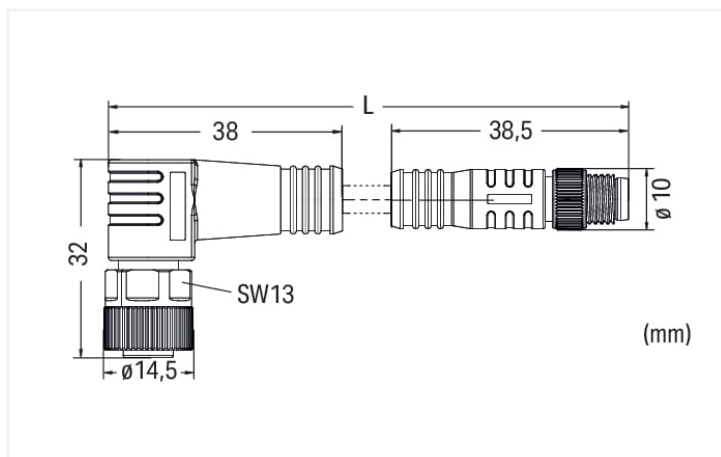

Data Sheet | Item Number: 756-6503/030-010

Sensor/Actuator cable; M12A socket; angled; M8 plug; straight; 3-pole; Length: 1 m

<https://www.wago.com/756-6503/030-010>

Similar to illustration

Pin 1 ... 4: 0.25 mm²

Technical data

General information

Operating voltage	300 VDC
Protection type	IP67
Ambient (operating) temperature (static)	-40 ... +80 °C
Ambient (operating) temperature (dynamic)	-20 ... +60 °C

Cable

Cable length	1 m
Sheathed cable color	black
Sheathed cable diameter	3.5 mm

Connector

Connection type	M12 Socket - M8 plug
Pole number	3
Cable connection direction to mating direction	90°
Cable connection direction to mating direction (2)	0°
Connector interface coding (cable/adapter) 1 1	A-coded

Commercial data

PU (SPU)	1 pcs
Country of origin	CN
GTIN	4066966501087
Customs tariff number	85444290900

Environmental Product Compliance

RoHS Compliance Status	Compliant, No Exemption
------------------------	-------------------------