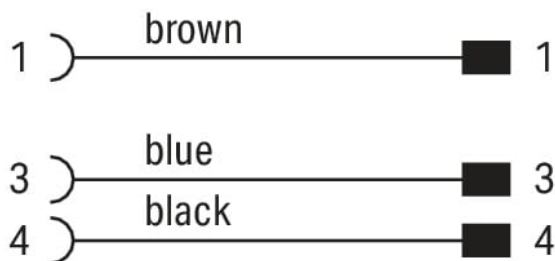

Data Sheet | Item Number: 756-6503/030-010

Sensor/Actuator cable; M12A socket; angled; M8 plug; straight; 3-pole; Length: 1 m

<https://www.wago.com/756-6503/030-010>

Similar to illustration

Pin 1 ... 4: 0.25 mm²

Technical data

General information

Operating voltage	300 VDC
Protection type	IP67
Ambient (operating) temperature (static)	-40 ... +80 °C
Ambient (operating) temperature (dynamic)	-20 ... +60 °C

Cable

Cable length	1 m
Sheathed cable color	black
Sheathed cable diameter	3.5 mm

Commercial data

PU (SPU)	1 pcs
Country of origin	CN
GTIN	4066966501087
Customs tariff number	85444290900

Environmental Product Compliance

RoHS Compliance Status	Compliant, No Exemption
------------------------	-------------------------