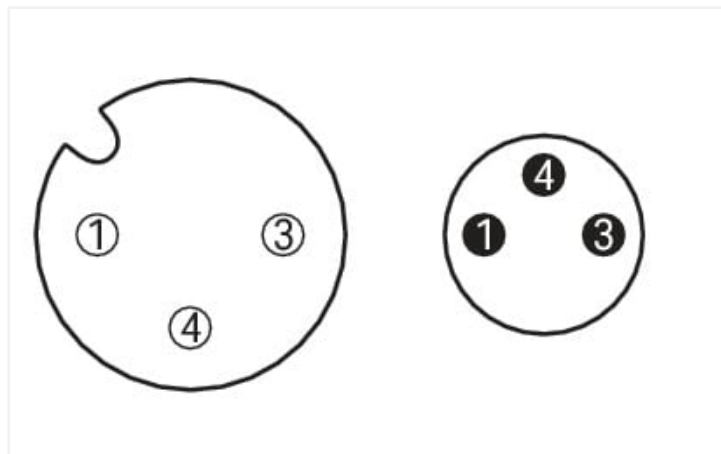

Data Sheet | Item Number: 756-6503/030-005

Sensor/Actuator cable; M12A socket; angled; M8 plug; straight; 3-pole; Length: 0.5 m

<https://www.wago.com/756-6503/030-005>

Similar to illustration

Pin 1 ... 4: 0.25 mm²

Technical data

General information

Operating voltage	300 VDC
Protection type	IP67
Ambient (operating) temperature (static)	-40 ... +80 °C
Ambient (operating) temperature (dynamic)	-20 ... +60 °C

Cable

Cable length	0.5 m
Sheathed cable color	black
Sheathed cable diameter	3.5 mm

Connector

Connection type	M12 Socket - M8 plug
Pole number	3
Cable connection direction to mating direction	90 °
Cable connection direction to mating direction (2)	0 °
Connector interface coding (cable/adaptor) 1 1	A-coded