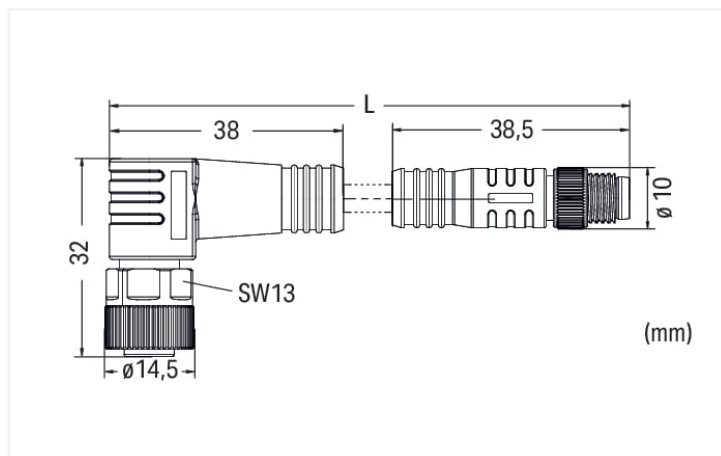

Data Sheet | Item Number: 756-6503/030-005

Sensor/Actuator cable; M12A socket; angled; M8 plug; straight; 3-pole; Length: 0.5 m

<https://www.wago.com/756-6503/030-005>

Similar to illustration

Pin 1 ... 4: 0.25 mm²

Technical data

General information

Operating voltage	300 VDC
Protection type	IP67
Ambient (operating) temperature (static)	-40 ... +80 °C
Ambient (operating) temperature (dynamic)	-20 ... +60 °C

Cable

Cable length	0.5 m
Sheathed cable color	black
Sheathed cable diameter	3.5 mm

Connector

Connection type	M12 Socket - M8 plug
Pole number	3
Cable connection direction to mating direction	90 °
Cable connection direction to mating direction (2)	0 °
Connector interface coding (cable/adaptor) 1 1	A-coded

Commercial data

PU (SPU)	1 pcs
Country of origin	CN
GTIN	4066966501179
Customs tariff number	85444290900

Environmental Product Compliance

RoHS Compliance Status	Compliant, No Exemption
------------------------	-------------------------