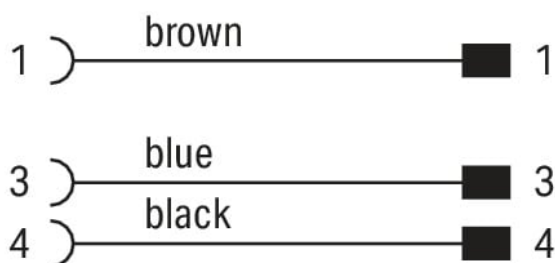

Data Sheet | Item Number: 756-6503/030-005

Sensor/Actuator cable; M12A socket; angled; M8 plug; straight; 3-pole; Length: 0.5 m

<https://www.wago.com/756-6503/030-005>

Similar to illustration

Pin 1 ... 4: 0.25 mm²

Technical data

General information

Operating voltage	300 VDC
Protection type	IP67
Ambient (operating) temperature (static)	-40 ... +80 °C
Ambient (operating) temperature (dynamic)	-20 ... +60 °C

Cable

Cable length	0.5 m
Sheathed cable color	black
Sheathed cable diameter	3.5 mm

Commercial data

PU (SPU)	1 pcs
Country of origin	CN
GTIN	4066966501179
Customs tariff number	85444290900

Environmental Product Compliance

RoHS Compliance Status	Compliant, No Exemption
------------------------	-------------------------