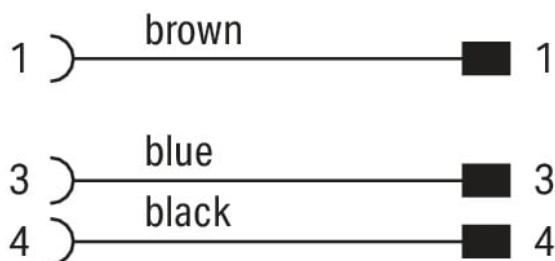

Data Sheet | Item Number: 756-6503/030-003

Sensor/Actuator cable; M12A socket; angled; M8 plug; straight; 3-pole; Length: 0.3 m

<https://www.wago.com/756-6503/030-003>

Similar to illustration

Pin 1 ... 4: 0.25 mm²

Technical data

General information

Operating voltage	300 VDC
Protection type	IP67
Ambient (operating) temperature (static)	-40 ... +80 °C
Ambient (operating) temperature (dynamic)	-20 ... +60 °C

Cable

Cable length	0.3 m
Sheathed cable color	black
Sheathed cable diameter	3.5 mm