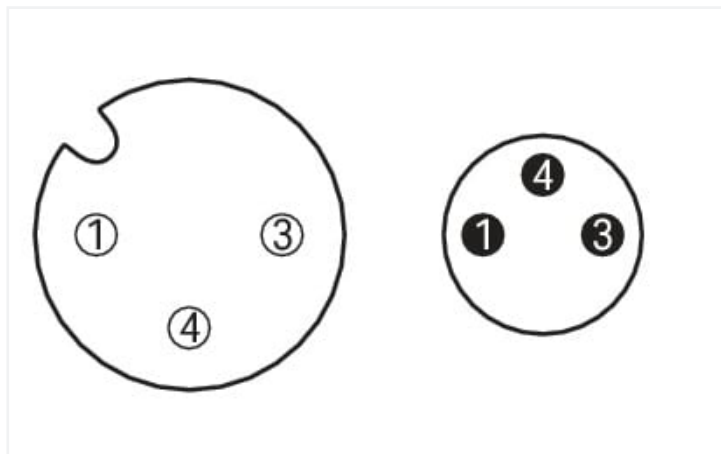

Data Sheet | Item Number: 756-6503/030-003

Sensor/Actuator cable; M12A socket; angled; M8 plug; straight; 3-pole; Length: 0.3 m

<https://www.wago.com/756-6503/030-003>

Similar to illustration

Pin 1 ... 4: 0.25 mm²

Technical data

General information

Operating voltage	300 VDC
Protection type	IP67
Ambient (operating) temperature (static)	-40 ... +80 °C
Ambient (operating) temperature (dynamic)	-20 ... +60 °C

Cable

Cable length	0.3 m
Sheathed cable color	black
Sheathed cable diameter	3.5 mm

Connector

Connection type	M12 Socket - M8 plug
Pole number	3
Cable connection direction to mating direction	90 °
Cable connection direction to mating direction (2)	0 °
Connector interface coding (cable/adaptor) 1 1	A-coded