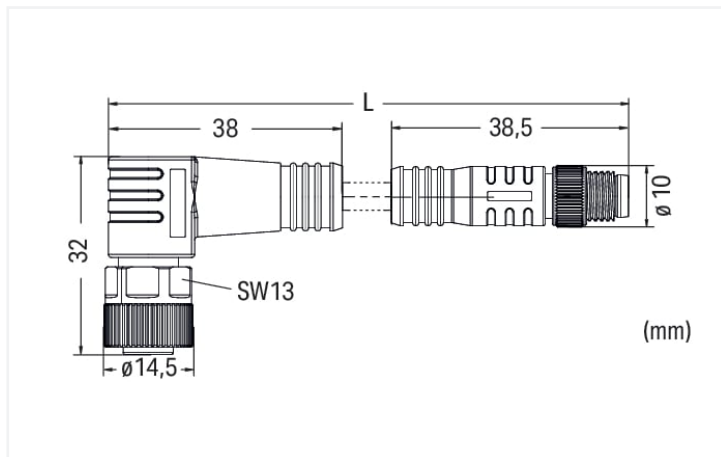

Data Sheet | Item Number: 756-6503/030-003

Sensor/Actuator cable; M12A socket; angled; M8 plug; straight; 3-pole; Length: 0.3 m

<https://www.wago.com/756-6503/030-003>

Similar to illustration

Pin 1 ... 4: 0.25 mm²

Technical data

General information

Operating voltage	300 VDC
Protection type	IP67
Ambient (operating) temperature (static)	-40 ... +80 °C
Ambient (operating) temperature (dynamic)	-20 ... +60 °C

Cable

Cable length	0.3 m
Sheathed cable color	black
Sheathed cable diameter	3.5 mm

Connector

Connection type	M12 Socket - M8 plug
Pole number	3
Cable connection direction to mating direction	90 °
Cable connection direction to mating direction (2)	0 °
Connector interface coding (cable/adaptor) 1 1	A-coded

Commercial data

PU (SPU)	1 pcs
Country of origin	CN
GTIN	4066966488944
Customs tariff number	85444290900

Environmental Product Compliance

RoHS Compliance Status	Compliant, No Exemption
------------------------	-------------------------