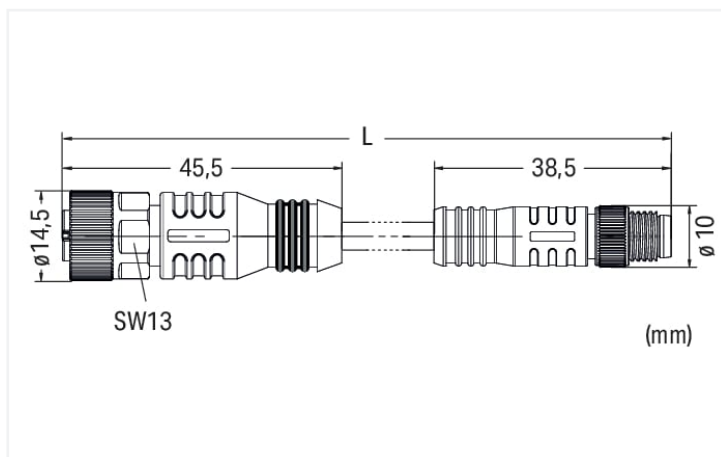

Data Sheet | Item Number: 756-6501/040-020

Sensor/Actuator cable; M12A socket; straight; M8 plug; straight; 4-pole; Length: 2 m

<https://www.wago.com/756-6501/040-020>

Similar to illustration

Pin 1 ... 4: 0.25 mm²

Technical data

General information

Operating voltage	300 VDC
Protection type	IP67
Ambient (operating) temperature (static)	-40 ... +80 °C
Ambient (operating) temperature (dynamic)	-20 ... +60 °C

Cable

Cable length	2 m
Sheathed cable color	black
Sheathed cable diameter	3.8 mm

Connector

Connection type	M12 Socket - M8 plug
Pole number	4
Cable connection direction to mating direction	0°
Cable connection direction to mating direction (2)	0°
Connector interface coding (cable/adapter) 1 1	A-coded

Commercial data

PU (SPU)	1 pcs
Country of origin	CN
GTIN	4066966501759
Customs tariff number	85444290900

Environmental Product Compliance

RoHS Compliance Status	Compliant, No Exemption
------------------------	-------------------------