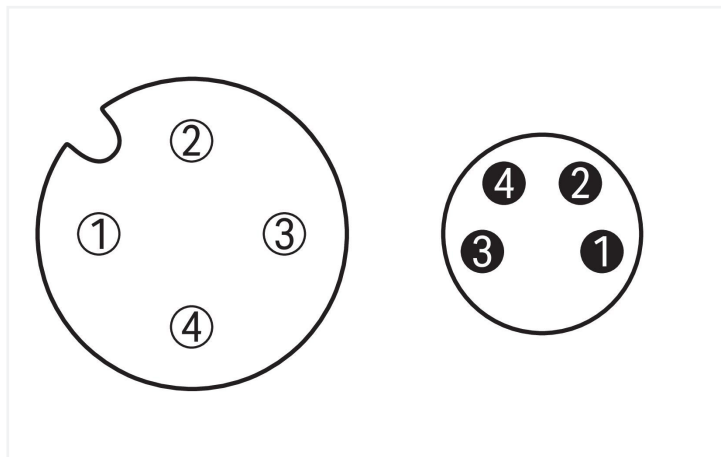

Data Sheet | Item Number: 756-6501/040-020

Sensor/Actuator cable; M12A socket; straight; M8 plug; straight; 4-pole; Length: 2 m

<https://www.wago.com/756-6501/040-020>

Similar to illustration

Pin 1 ... 4: 0.25 mm²

Technical data

General information

Operating voltage	300 VDC
Protection type	IP67
Ambient (operating) temperature (static)	-40 ... +80 °C
Ambient (operating) temperature (dynamic)	-20 ... +60 °C

Cable

Cable length	2 m
Sheathed cable color	black
Sheathed cable diameter	3.8 mm

Connector

Connection type	M12 Socket - M8 plug
Pole number	4
Cable connection direction to mating direction	0°
Cable connection direction to mating direction (2)	0°
Connector interface coding (cable/adapter) 1 1	A-coded