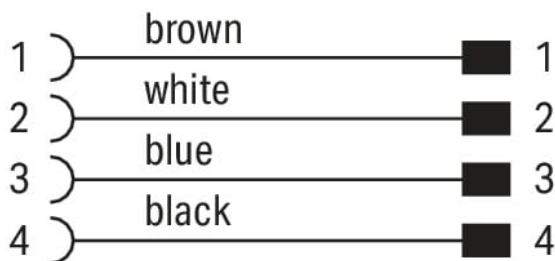

Data Sheet | Item Number: 756-6501/040-020

Sensor/Actuator cable; M12A socket; straight; M8 plug; straight; 4-pole; Length: 2 m

<https://www.wago.com/756-6501/040-020>

Similar to illustration

Pin 1 ... 4: 0.25 mm²

Technical data

General information

Operating voltage	300 VDC
Protection type	IP67
Ambient (operating) temperature (static)	-40 ... +80 °C
Ambient (operating) temperature (dynamic)	-20 ... +60 °C

Cable

Cable length	2 m
Sheathed cable color	black
Sheathed cable diameter	3.8 mm

Commercial data

PU (SPU)	1 pcs
Country of origin	CN
GTIN	4066966501759
Customs tariff number	85444290900

Environmental Product Compliance

RoHS Compliance Status	Compliant, No Exemption
------------------------	-------------------------