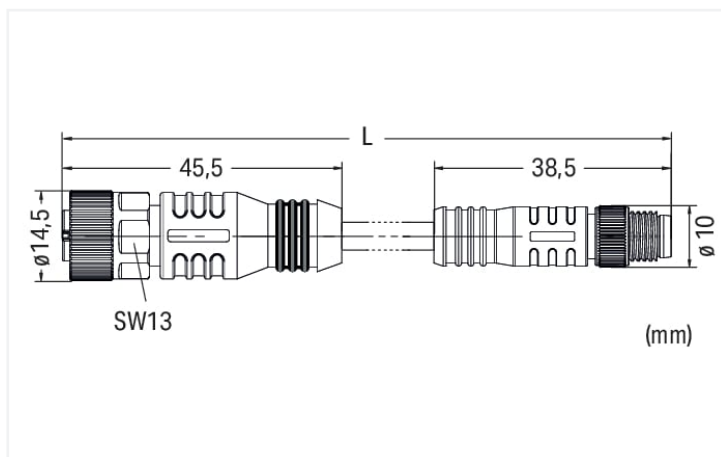

# Data Sheet | Item Number: 756-6501/040-010

Sensor/Actuator cable; M12A socket; straight; M8 plug; straight; 4-pole; Length: 1 m

<https://www.wago.com/756-6501/040-010>

Similar to illustration

Pin 1 ... 4: 0.25 mm<sup>2</sup>

### Cable

Cable length	1 m
Sheathed cable color	black
Sheathed cable diameter	3.8 mm

### Connector

Connection type	M12 Socket - M8 plug
Pole number	4
Cable connection direction to mating direction	0°
Cable connection direction to mating direction (2)	0°
Connector interface coding (cable/adapter) 1 1	A-coded