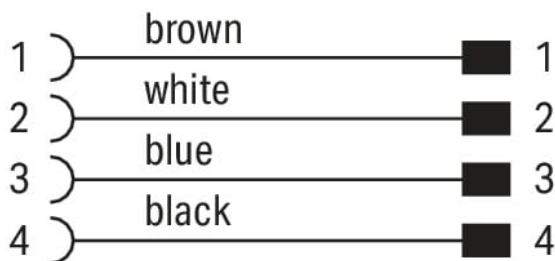

# Data Sheet | Item Number: 756-6501/040-010

Sensor/Actuator cable; M12A socket; straight; M8 plug; straight; 4-pole; Length: 1 m

<https://www.wago.com/756-6501/040-010>

Similar to illustration

Pin 1 ... 4: 0.25 mm<sup>2</sup>

### Cable

Cable length	1 m
Sheathed cable color	black
Sheathed cable diameter	3.8 mm