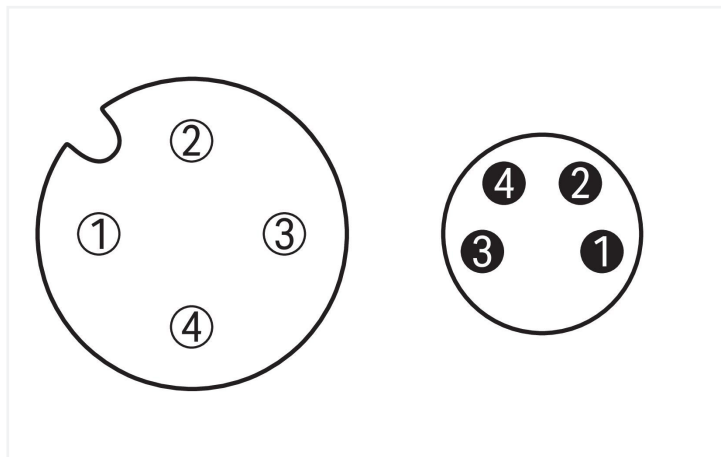

# Data Sheet | Item Number: 756-6501/040-010

Sensor/Actuator cable; M12A socket; straight; M8 plug; straight; 4-pole; Length: 1 m

<https://www.wago.com/756-6501/040-010>

Similar to illustration

Pin 1 ... 4: 0.25 mm<sup>2</sup>

### Cable

Cable length	1 m
Sheathed cable color	black
Sheathed cable diameter	3.8 mm