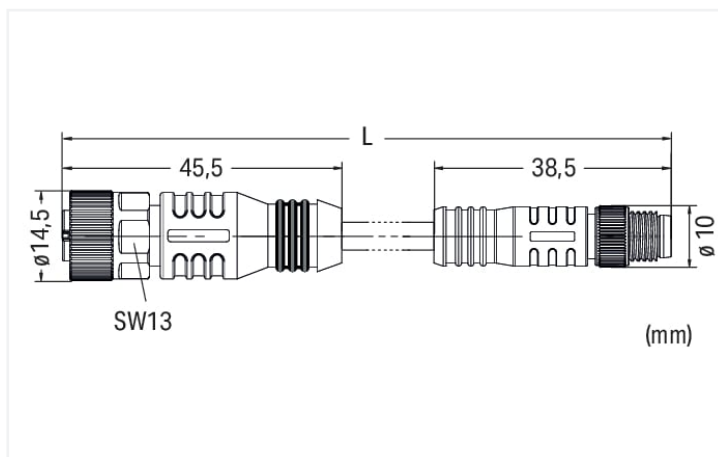

Data Sheet | Item Number: 756-6501/030-050

Sensor/Actuator cable; M12A socket; straight; M8 plug; straight; 3-pole; Length: 5 m

<https://www.wago.com/756-6501/030-050>

Similar to illustration

Pin 1 ... 4: 0.25 mm²

Technical data

General information

Operating voltage	300 VDC
Protection type	IP67
Ambient (operating) temperature (static)	-40 ... +80 °C
Ambient (operating) temperature (dynamic)	-20 ... +60 °C

Cable

Cable length	5 m
Sheathed cable color	black
Sheathed cable diameter	3.5 mm

Connector

Connection type	M12 Socket - M8 plug
Pole number	3
Cable connection direction to mating direction	0°
Cable connection direction to mating direction (2)	0°
Connector interface coding (cable/adapter) 1 1	A-coded

Commercial data

PU (SPU)	1 pcs
Country of origin	CN
GTIN	4066966503500
Customs tariff number	85444290900

Environmental Product Compliance

RoHS Compliance Status	Compliant, No Exemption
------------------------	-------------------------