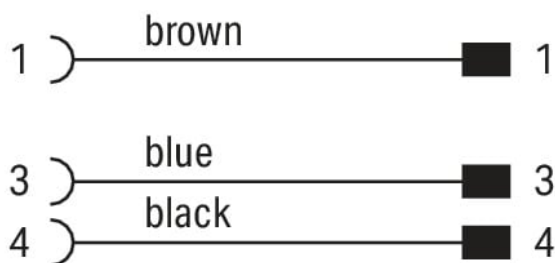

Data Sheet | Item Number: 756-6501/030-050

Sensor/Actuator cable; M12A socket; straight; M8 plug; straight; 3-pole; Length: 5 m

<https://www.wago.com/756-6501/030-050>

Similar to illustration

Pin 1 ... 4: 0.25 mm²

Technical data

General information

Operating voltage	300 VDC
Protection type	IP67
Ambient (operating) temperature (static)	-40 ... +80 °C
Ambient (operating) temperature (dynamic)	-20 ... +60 °C

Cable

Cable length	5 m
Sheathed cable color	black
Sheathed cable diameter	3.5 mm