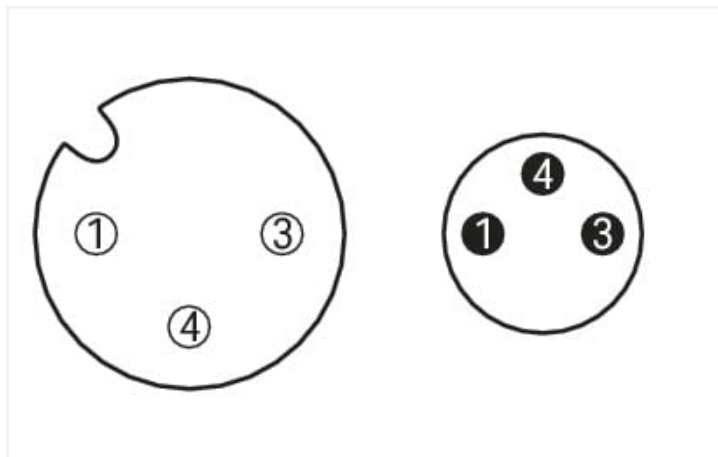

Data Sheet | Item Number: 756-6501/030-050

Sensor/Actuator cable; M12A socket; straight; M8 plug; straight; 3-pole; Length: 5 m

<https://www.wago.com/756-6501/030-050>

Similar to illustration

Pin 1 ... 4: 0.25 mm²

Technical data

General information

Operating voltage	300 VDC
Protection type	IP67
Ambient (operating) temperature (static)	-40 ... +80 °C
Ambient (operating) temperature (dynamic)	-20 ... +60 °C

Cable

Cable length	5 m
Sheathed cable color	black
Sheathed cable diameter	3.5 mm

Connector

Connection type	M12 Socket - M8 plug
Pole number	3
Cable connection direction to mating direction	0°
Cable connection direction to mating direction (2)	0°
Connector interface coding (cable/adapter) 1 1	A-coded