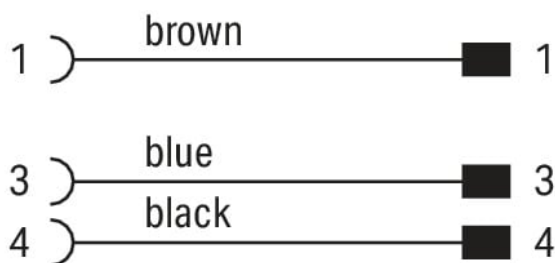

Data Sheet | Item Number: 756-6501/030-030

Sensor/Actuator cable; M12A socket; straight; M8 plug; straight; 3-pole; Length: 3 m

<https://www.wago.com/756-6501/030-030>

Similar to illustration

Pin 1 ... 4: 0.25 mm²

Technical data

General information

Operating voltage	300 VDC
Protection type	IP67
Ambient (operating) temperature (static)	-40 ... +80 °C
Ambient (operating) temperature (dynamic)	-20 ... +60 °C

Cable

Cable length	3 m
Sheathed cable color	black
Sheathed cable diameter	3.5 mm