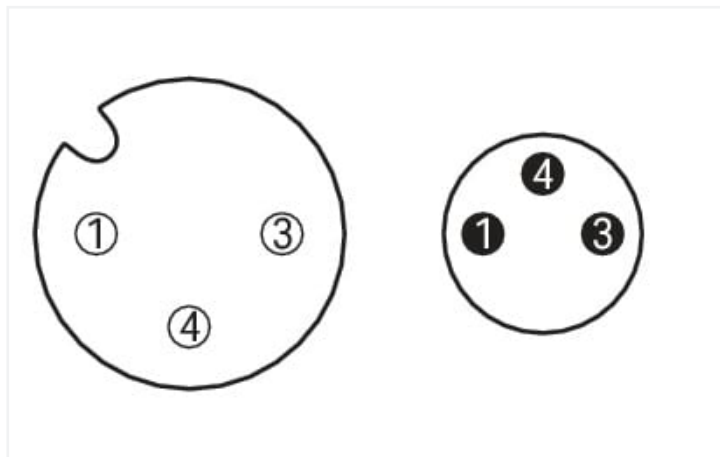

Data Sheet | Item Number: 756-6501/030-030

Sensor/Actuator cable; M12A socket; straight; M8 plug; straight; 3-pole; Length: 3 m

<https://www.wago.com/756-6501/030-030>

Similar to illustration

Pin 1 ... 4: 0.25 mm²

Technical data

General information

Operating voltage	300 VDC
Protection type	IP67
Ambient (operating) temperature (static)	-40 ... +80 °C
Ambient (operating) temperature (dynamic)	-20 ... +60 °C

Cable

Cable length	3 m
Sheathed cable color	black
Sheathed cable diameter	3.5 mm

Connector

Connection type	M12 Socket - M8 plug
Pole number	3
Cable connection direction to mating direction	0°
Cable connection direction to mating direction (2)	0°
Connector interface coding (cable/adapter) 1 1	A-coded