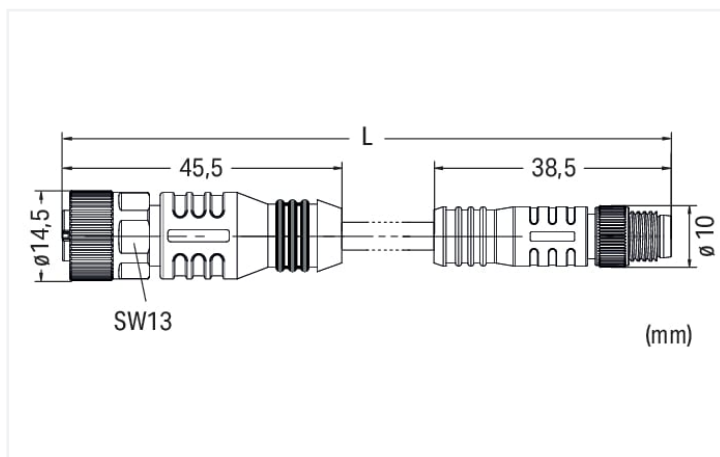

Data Sheet | Item Number: 756-6501/030-030

Sensor/Actuator cable; M12A socket; straight; M8 plug; straight; 3-pole; Length: 3 m

<https://www.wago.com/756-6501/030-030>

Similar to illustration

Pin 1 ... 4: 0.25 mm²

Technical data

General information

Operating voltage	300 VDC
Protection type	IP67
Ambient (operating) temperature (static)	-40 ... +80 °C
Ambient (operating) temperature (dynamic)	-20 ... +60 °C

Cable

Cable length	3 m
Sheathed cable color	black
Sheathed cable diameter	3.5 mm

Connector

Connection type	M12 Socket - M8 plug
Pole number	3
Cable connection direction to mating direction	0°
Cable connection direction to mating direction (2)	0°
Connector interface coding (cable/adapter) 1 1	A-coded

Commercial data

PU (SPU)	1 pcs
Country of origin	CN
GTIN	4066966503289
Customs tariff number	85444290900

Environmental Product Compliance

RoHS Compliance Status	Compliant, No Exemption
------------------------	-------------------------