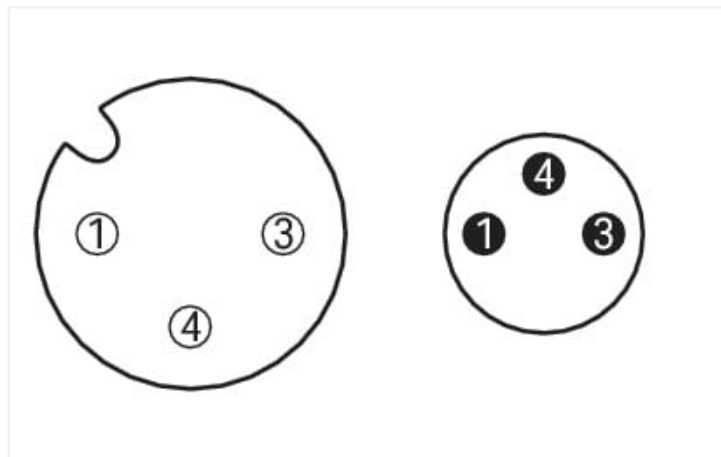

# Data Sheet | Item Number: 756-6501/030-020

Sensor/Actuator cable; M12A socket; straight; M8 plug; straight; 3-pole; Length: 2 m

<https://www.wago.com/756-6501/030-020>

Similar to illustration

Pin 1 ... 4: 0.25 mm<sup>2</sup>

### Cable

Cable length	2 m
Sheathed cable color	black
Sheathed cable diameter	3.5 mm