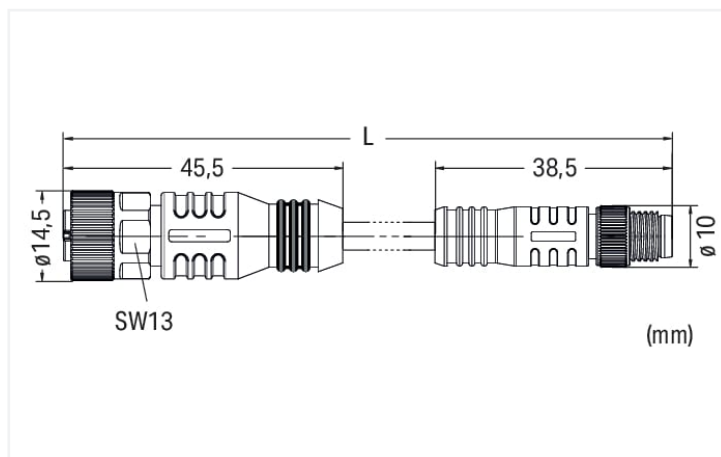

# Data Sheet | Item Number: 756-6501/030-020

Sensor/Actuator cable; M12A socket; straight; M8 plug; straight; 3-pole; Length: 2 m

<https://www.wago.com/756-6501/030-020>

Similar to illustration

Pin 1 ... 4: 0.25 mm<sup>2</sup>

### Cable

Cable length	2 m
Sheathed cable color	black
Sheathed cable diameter	3.5 mm

### Connector

Connection type	M12 Socket - M8 plug
Pole number	3
Cable connection direction to mating direction	0°
Cable connection direction to mating direction (2)	0°
Connector interface coding (cable/adapter) 1 1	A-coded