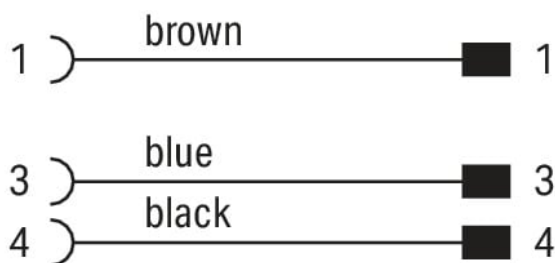

# Data Sheet | Item Number: 756-6501/030-020

Sensor/Actuator cable; M12A socket; straight; M8 plug; straight; 3-pole; Length: 2 m

<https://www.wago.com/756-6501/030-020>

Similar to illustration

Pin 1 ... 4: 0.25 mm<sup>2</sup>

### Cable

Cable length	2 m
Sheathed cable color	black
Sheathed cable diameter	3.5 mm