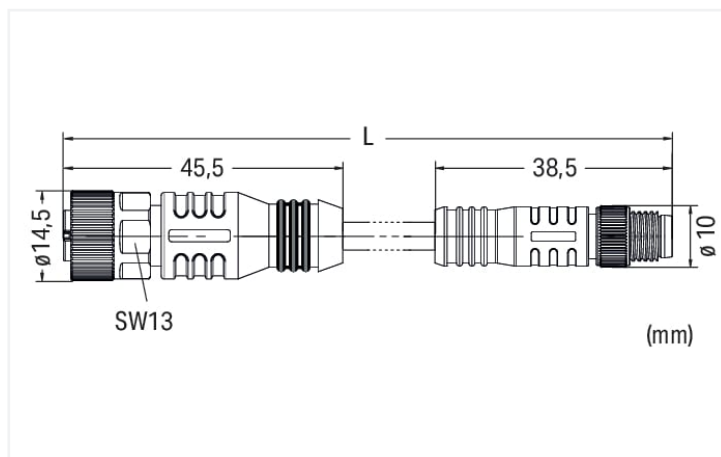

# Data Sheet | Item Number: 756-6501/030-010

Sensor/Actuator cable; M12A socket; straight; M8 plug; straight; 3-pole; Length: 1 m

<https://www.wago.com/756-6501/030-010>

Similar to illustration

Pin 1 ... 4: 0.25 mm<sup>2</sup>

### Cable

Cable length	1 m
Sheathed cable color	black
Sheathed cable diameter	3.5 mm

### Connector

Connection type	M12 Socket - M8 plug
Pole number	3
Cable connection direction to mating direction	0°
Cable connection direction to mating direction (2)	0°
Connector interface coding (cable/adapter) 1 1	A-coded