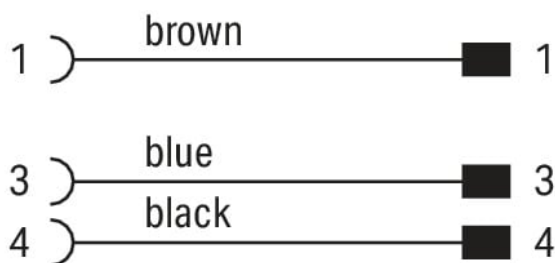

# Data Sheet | Item Number: 756-6501/030-010

Sensor/Actuator cable; M12A socket; straight; M8 plug; straight; 3-pole; Length: 1 m

<https://www.wago.com/756-6501/030-010>

Similar to illustration

Pin 1 ... 4: 0.25 mm<sup>2</sup>

### Cable

Cable length	1 m
Sheathed cable color	black
Sheathed cable diameter	3.5 mm