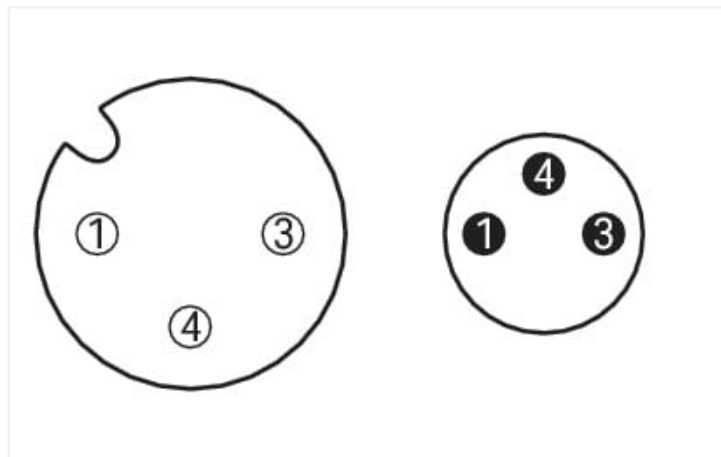

# Data Sheet | Item Number: 756-6501/030-010

Sensor/Actuator cable; M12A socket; straight; M8 plug; straight; 3-pole; Length: 1 m

<https://www.wago.com/756-6501/030-010>

Similar to illustration

Pin 1 ... 4: 0.25 mm<sup>2</sup>

### Cable

Cable length	1 m
Sheathed cable color	black
Sheathed cable diameter	3.5 mm