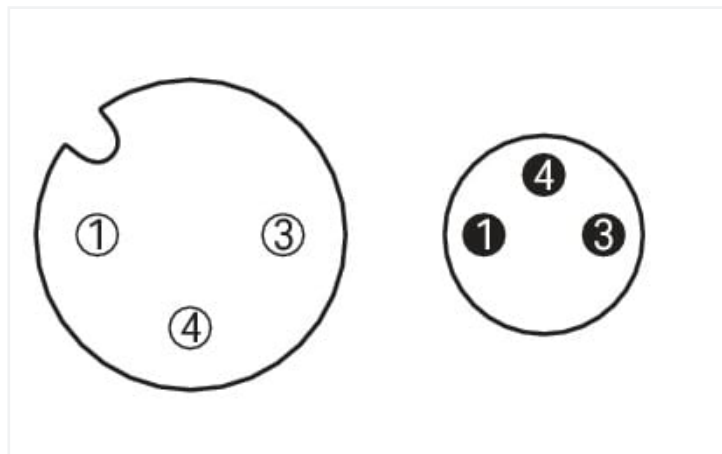

Data Sheet | Item Number: 756-6501/030-005

Sensor/Actuator cable; M12A socket; straight; M8 plug; straight; 3-pole; Length: 0.5 m

<https://www.wago.com/756-6501/030-005>

Similar to illustration

Pin 1 ... 4: 0.25 mm²

Technical data

General information

Operating voltage	300 VDC
Protection type	IP67
Ambient (operating) temperature (static)	-40 ... +80 °C
Ambient (operating) temperature (dynamic)	-20 ... +60 °C

Cable

Cable length	0.5 m
Sheathed cable color	black
Sheathed cable diameter	3.5 mm

Connector

Connection type	M12 Socket - M8 plug
Pole number	3
Cable connection direction to mating direction	0°
Cable connection direction to mating direction (2)	0°
Connector interface coding (cable/adaptor) 1 1	A-coded