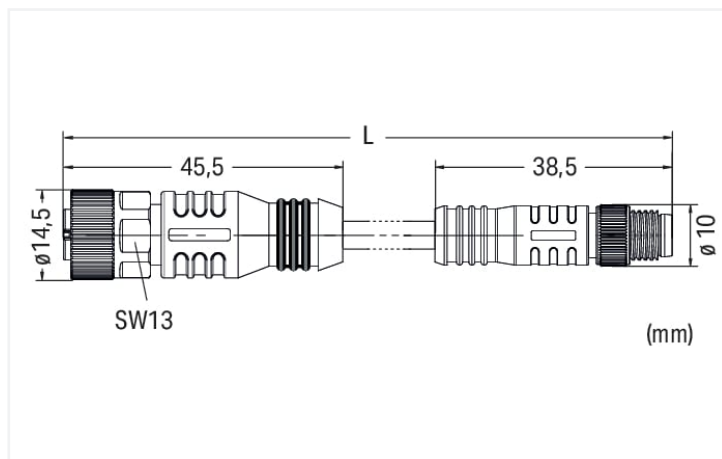

Data Sheet | Item Number: 756-6501/030-005

Sensor/Actuator cable; M12A socket; straight; M8 plug; straight; 3-pole; Length: 0.5 m

<https://www.wago.com/756-6501/030-005>

Similar to illustration

Pin 1 ... 4: 0.25 mm²

Technical data

General information

Operating voltage	300 VDC
Protection type	IP67
Ambient (operating) temperature (static)	-40 ... +80 °C
Ambient (operating) temperature (dynamic)	-20 ... +60 °C

Cable

Cable length	0.5 m
Sheathed cable color	black
Sheathed cable diameter	3.5 mm

Connector

Connection type	M12 Socket - M8 plug
Pole number	3
Cable connection direction to mating direction	0°
Cable connection direction to mating direction (2)	0°
Connector interface coding (cable/adaptor) 1 1	A-coded

Commercial data

PU (SPU)	1 pcs
Country of origin	CN
GTIN	4066966503081
Customs tariff number	85444290900

Environmental Product Compliance

RoHS Compliance Status	Compliant, No Exemption
------------------------	-------------------------