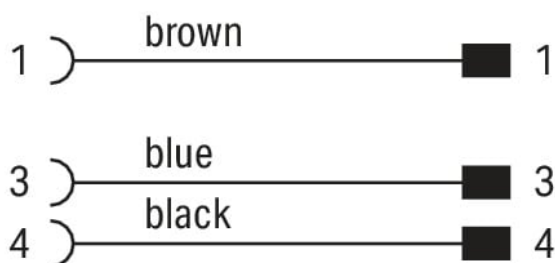

Data Sheet | Item Number: 756-6501/030-005

Sensor/Actuator cable; M12A socket; straight; M8 plug; straight; 3-pole; Length: 0.5 m

<https://www.wago.com/756-6501/030-005>

Similar to illustration

Pin 1 ... 4: 0.25 mm²

Technical data

General information

Operating voltage	300 VDC
Protection type	IP67
Ambient (operating) temperature (static)	-40 ... +80 °C
Ambient (operating) temperature (dynamic)	-20 ... +60 °C

Cable

Cable length	0.5 m
Sheathed cable color	black
Sheathed cable diameter	3.5 mm

Commercial data

PU (SPU)	1 pcs
Country of origin	CN
GTIN	4066966503081
Customs tariff number	85444290900

Environmental Product Compliance

RoHS Compliance Status	Compliant, No Exemption
------------------------	-------------------------