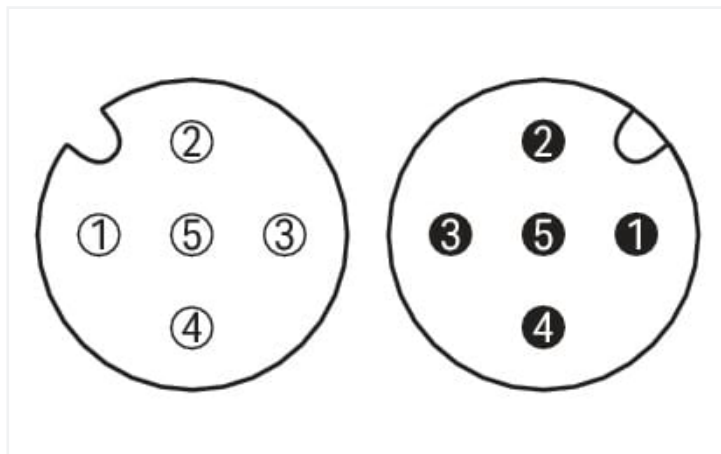

# Data Sheet | Item Number: 756-6403/050-050

Sensor/Actuator cable; M12A socket; angled; M12A plug; straight; 5-pole; Length: 5 m

<https://www.wago.com/756-6403/050-050>

Similar to illustration

Pin 1 ... 5: 0.34 mm<sup>2</sup>

### Cable

Cable length	5 m
Sheathed cable color	black
Sheathed cable diameter	4.8 mm