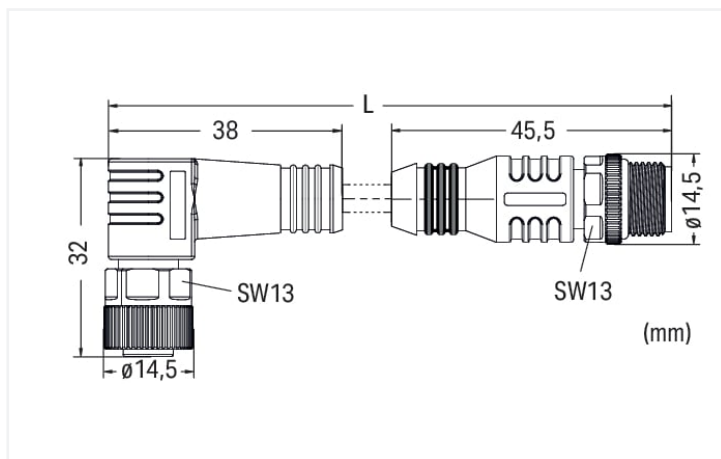

# Data Sheet | Item Number: 756-6403/050-050

Sensor/Actuator cable; M12A socket; angled; M12A plug; straight; 5-pole; Length: 5 m

<https://www.wago.com/756-6403/050-050>

Similar to illustration

Pin 1 ... 5: 0.34 mm<sup>2</sup>

### Cable

Cable length	5 m
Sheathed cable color	black
Sheathed cable diameter	4.8 mm

### Connector

Connection type	M12 Socket - M12 plug
Pole number	5
Cable connection direction to mating direction	90°
Cable connection direction to mating direction (2)	0°
Connector interface coding (cable/adaptor) 1 1	A-coded
Connector interface coding (cable/adaptor) 1 2	A-coded