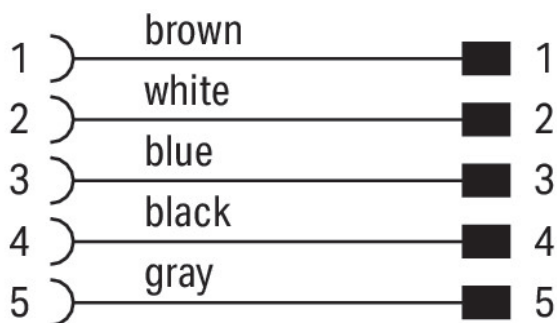

# Data Sheet | Item Number: 756-6403/050-050

Sensor/Actuator cable; M12A socket; angled; M12A plug; straight; 5-pole; Length: 5 m

<https://www.wago.com/756-6403/050-050>

Similar to illustration

Pin 1 ... 5: 0.34 mm<sup>2</sup>

### Cable

Cable length	5 m
Sheathed cable color	black
Sheathed cable diameter	4.8 mm