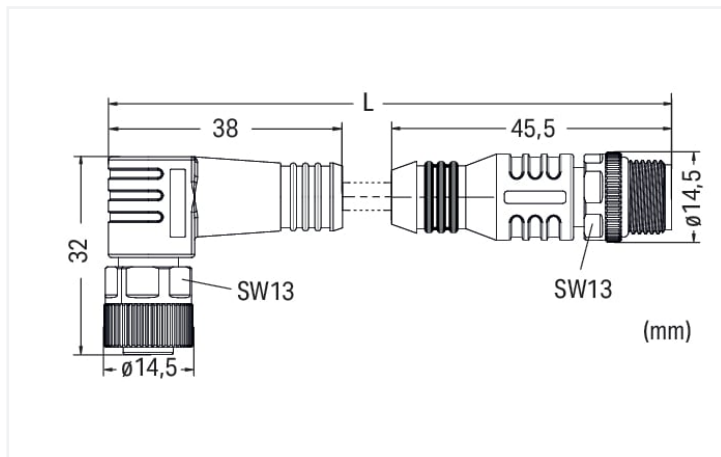

Data Sheet | Item Number: 756-6403/050-020

Sensor/Actuator cable; M12A socket; angled; M12A plug; straight; 5-pole; Length: 2 m

<https://www.wago.com/756-6403/050-020>

Similar to illustration

Pin 1 ... 5: 0.34 mm²

Technical data

General information

Operating voltage	300 VDC
Protection type	IP67
Ambient (operating) temperature (static)	-40 ... +80 °C
Ambient (operating) temperature (dynamic)	-20 ... +60 °C

Cable

Cable length	2 m
Sheathed cable color	black
Sheathed cable diameter	4.8 mm

Connector

Connection type	M12 Socket - M12 plug
Pole number	5
Cable connection direction to mating direction	90 °
Cable connection direction to mating direction (2)	0 °
Connector interface coding (cable/adaptor) 1 1	A-coded
Connector interface coding (cable/adaptor) 1 2	A-coded

Commercial data

PU (SPU)	1 pcs
Country of origin	CN
GTIN	4066966488975
Customs tariff number	85444290900

Environmental Product Compliance

RoHS Compliance Status	Compliant, No Exemption
------------------------	-------------------------