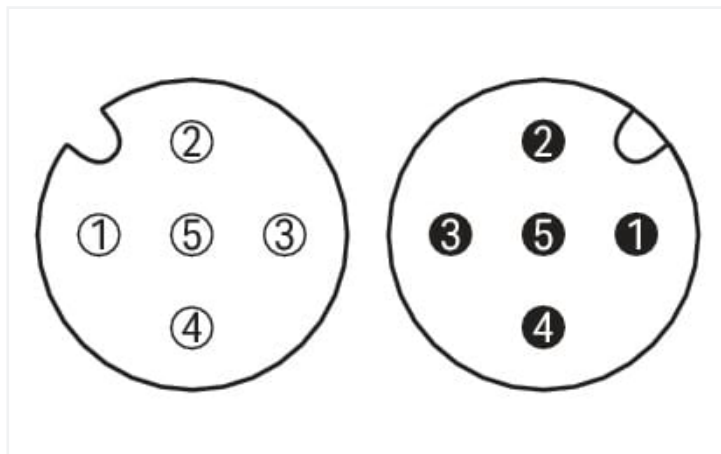

Data Sheet | Item Number: 756-6403/050-020

Sensor/Actuator cable; M12A socket; angled; M12A plug; straight; 5-pole; Length: 2 m

<https://www.wago.com/756-6403/050-020>

Similar to illustration

Pin 1 ... 5: 0.34 mm²

Technical data

General information

Operating voltage	300 VDC
Protection type	IP67
Ambient (operating) temperature (static)	-40 ... +80 °C
Ambient (operating) temperature (dynamic)	-20 ... +60 °C

Cable

Cable length	2 m
Sheathed cable color	black
Sheathed cable diameter	4.8 mm

Connector

Connection type	M12 Socket - M12 plug
Pole number	5
Cable connection direction to mating direction	90 °
Cable connection direction to mating direction (2)	0 °
Connector interface coding (cable/adaptor) 1 1	A-coded
Connector interface coding (cable/adaptor) 1 2	A-coded