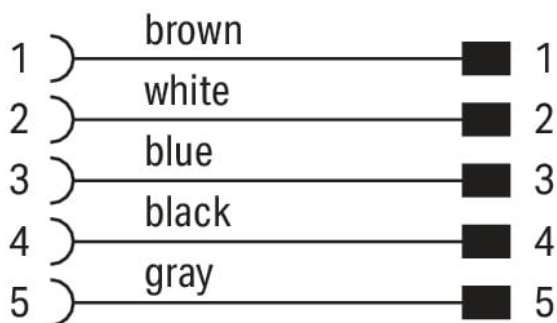

Data Sheet | Item Number: 756-6403/050-020

Sensor/Actuator cable; M12A socket; angled; M12A plug; straight; 5-pole; Length: 2 m

<https://www.wago.com/756-6403/050-020>

Similar to illustration

Pin 1 ... 5: 0.34 mm²

Technical data

General information

Operating voltage	300 VDC
Protection type	IP67
Ambient (operating) temperature (static)	-40 ... +80 °C
Ambient (operating) temperature (dynamic)	-20 ... +60 °C

Cable

Cable length	2 m
Sheathed cable color	black
Sheathed cable diameter	4.8 mm