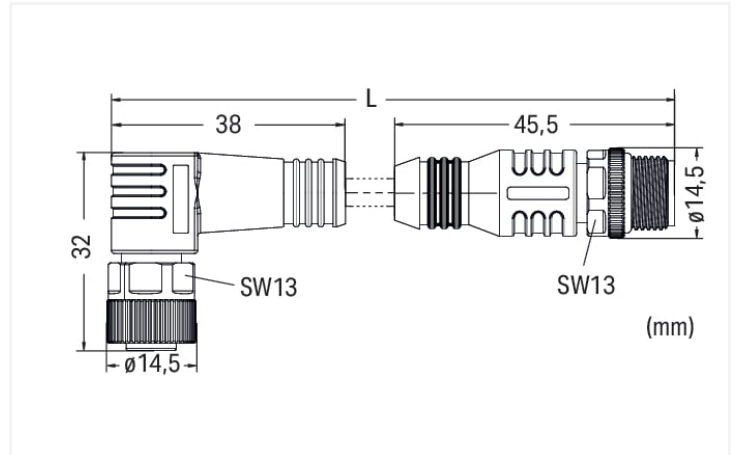

# Data Sheet | Item Number: 756-6403/050-010

Sensor/Actuator cable; M12A socket; angled; M12A plug; straight; 5-pole; Length: 1 m

<https://www.wago.com/756-6403/050-010>

Similar to illustration

Pin 1 ... 5: 0.34 mm<sup>2</sup>

### Cable

Cable length	1 m
Sheathed cable color	black
Sheathed cable diameter	4.8 mm

### Connector

Connection type	M12 Socket - M12 plug
Pole number	5
Cable connection direction to mating direction	90°
Cable connection direction to mating direction (2)	0°
Connector interface coding (cable/adapter) 1 1	A-coded
Connector interface coding (cable/adapter) 1 2	A-coded