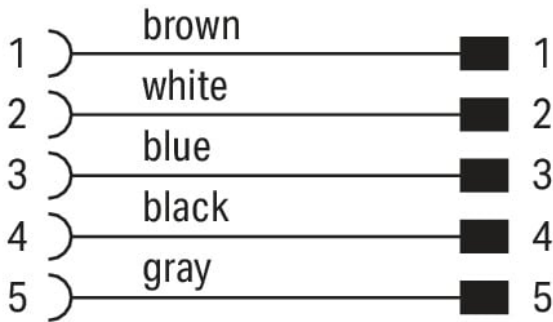

# Data Sheet | Item Number: 756-6403/050-010

Sensor/Actuator cable; M12A socket; angled; M12A plug; straight; 5-pole; Length: 1 m

<https://www.wago.com/756-6403/050-010>

Similar to illustration

Pin 1 ... 5: 0.34 mm<sup>2</sup>

### Cable

Cable length	1 m
Sheathed cable color	black
Sheathed cable diameter	4.8 mm