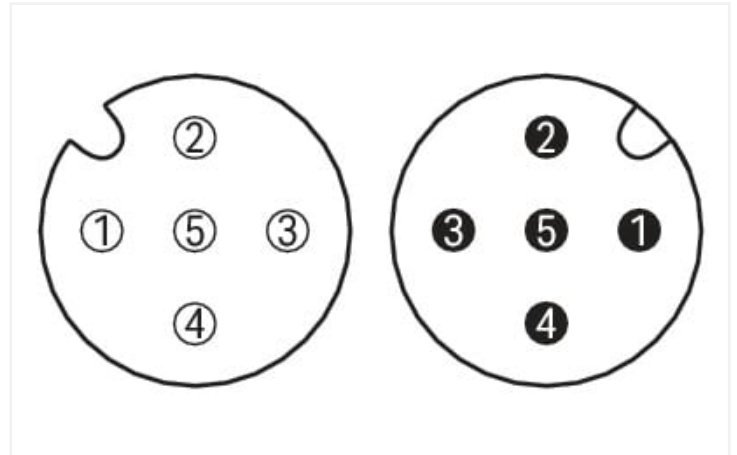

# Data Sheet | Item Number: 756-6403/050-010

Sensor/Actuator cable; M12A socket; angled; M12A plug; straight; 5-pole; Length: 1 m

<https://www.wago.com/756-6403/050-010>

Similar to illustration

Pin 1 ... 5: 0.34 mm<sup>2</sup>

### Cable

Cable length	1 m
Sheathed cable color	black
Sheathed cable diameter	4.8 mm