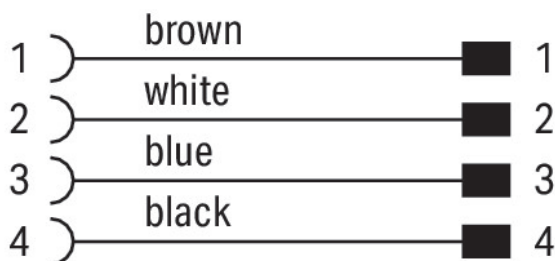

# Data Sheet | Item Number: 756-6403/040-050

Sensor/Actuator cable; M12A socket; angled; M12A plug; straight; 4-pole; Length: 5 m

<https://www.wago.com/756-6403/040-050>

Similar to illustration

Pin 1 ... 4: 0.34 mm<sup>2</sup>

### Cable

Cable length	5 m
Sheathed cable color	black
Sheathed cable diameter	4.2 mm