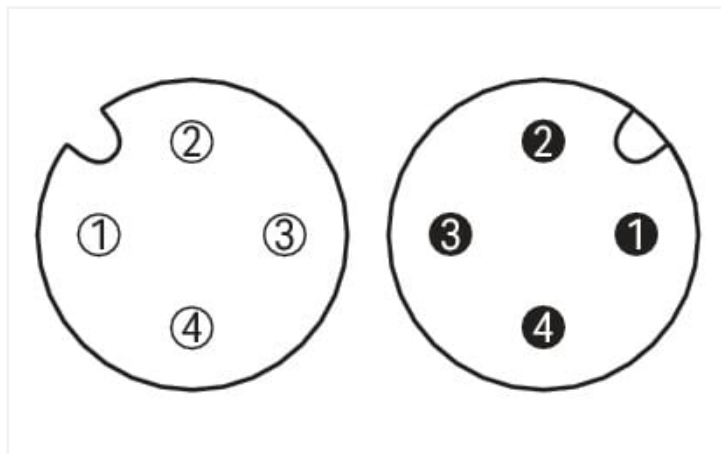

# Data Sheet | Item Number: 756-6403/040-050

Sensor/Actuator cable; M12A socket; angled; M12A plug; straight; 4-pole; Length: 5 m

<https://www.wago.com/756-6403/040-050>

Similar to illustration

Pin 1 ... 4: 0.34 mm<sup>2</sup>

### Cable

Cable length	5 m
Sheathed cable color	black
Sheathed cable diameter	4.2 mm