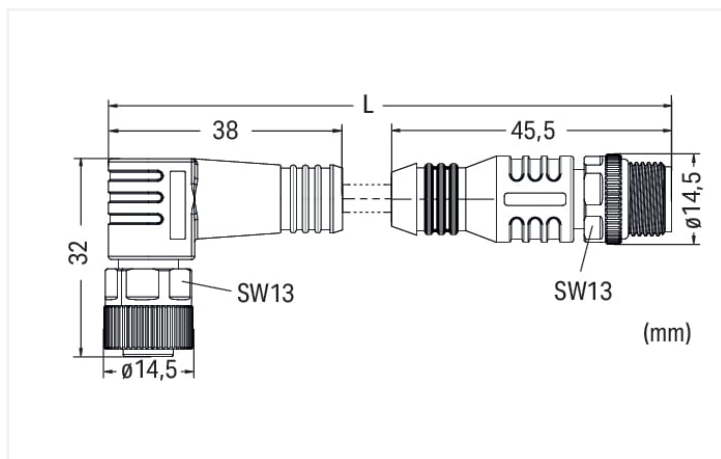

# Data Sheet | Item Number: 756-6403/040-050

Sensor/Actuator cable; M12A socket; angled; M12A plug; straight; 4-pole; Length: 5 m

<https://www.wago.com/756-6403/040-050>

Similar to illustration

Pin 1 ... 4: 0.34 mm<sup>2</sup>

### Cable

Cable length	5 m
Sheathed cable color	black
Sheathed cable diameter	4.2 mm

### Connector

Connection type	M12 Socket - M12 plug
Pole number	4
Cable connection direction to mating direction	90°
Cable connection direction to mating direction (2)	0°
Connector interface coding (cable/adaptor) 1 1	A-coded
Connector interface coding (cable/adaptor) 1 2	A-coded