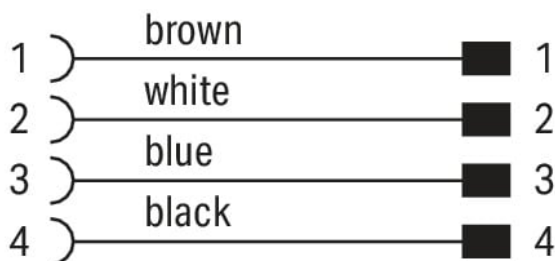

# Data Sheet | Item Number: 756-6403/040-030

Sensor/Actuator cable; M12A socket; angled; M12A plug; straight; 4-pole; Length: 3 m

<https://www.wago.com/756-6403/040-030>

Similar to illustration

Pin 1 ... 4: 0.34 mm<sup>2</sup>

### Cable

Cable length	3 m
Sheathed cable color	black
Sheathed cable diameter	4.2 mm