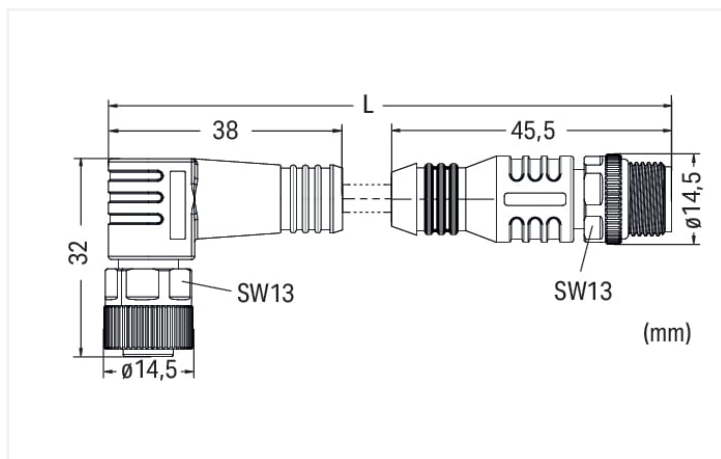

# Data Sheet | Item Number: 756-6403/040-030

Sensor/Actuator cable; M12A socket; angled; M12A plug; straight; 4-pole; Length: 3 m

<https://www.wago.com/756-6403/040-030>

Similar to illustration

Pin 1 ... 4: 0.34 mm<sup>2</sup>

### Cable

Cable length	3 m
Sheathed cable color	black
Sheathed cable diameter	4.2 mm

### Connector

Connection type	M12 Socket - M12 plug
Pole number	4
Cable connection direction to mating direction	90°
Cable connection direction to mating direction (2)	0°
Connector interface coding (cable/adaptor) 1 1	A-coded
Connector interface coding (cable/adaptor) 1 2	A-coded