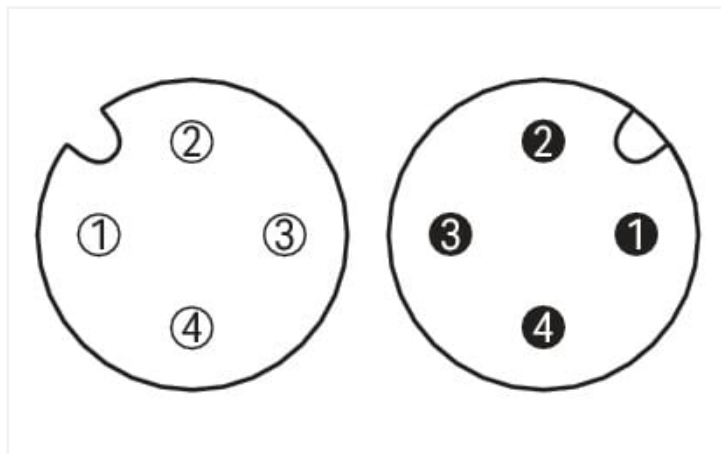

# Data Sheet | Item Number: 756-6403/040-030

Sensor/Actuator cable; M12A socket; angled; M12A plug; straight; 4-pole; Length: 3 m

<https://www.wago.com/756-6403/040-030>

Similar to illustration

Pin 1 ... 4: 0.34 mm<sup>2</sup>

### Cable

Cable length	3 m
Sheathed cable color	black
Sheathed cable diameter	4.2 mm