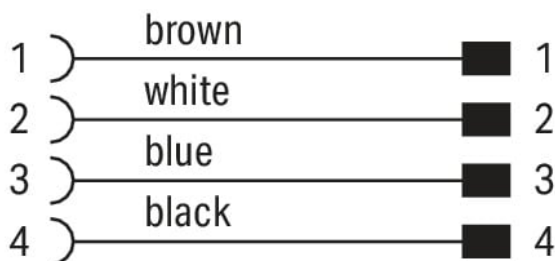

# Data Sheet | Item Number: 756-6403/040-020

Sensor/Actuator cable; M12A socket; angled; M12A plug; straight; 4-pole; Length: 2 m

<https://www.wago.com/756-6403/040-020>

Similar to illustration

Pin 1 ... 4: 0.34 mm<sup>2</sup>

### Cable

Cable length	2 m
Sheathed cable color	black
Sheathed cable diameter	4.2 mm