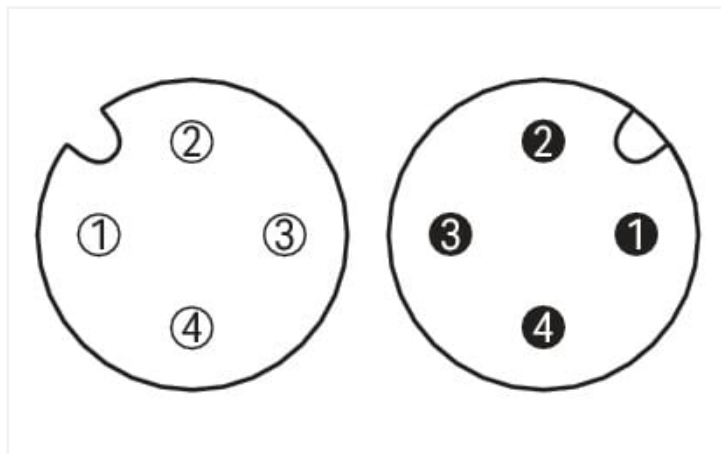

# Data Sheet | Item Number: 756-6403/040-020

Sensor/Actuator cable; M12A socket; angled; M12A plug; straight; 4-pole; Length: 2 m

<https://www.wago.com/756-6403/040-020>

Similar to illustration

Pin 1 ... 4: 0.34 mm<sup>2</sup>

### Cable

Cable length	2 m
Sheathed cable color	black
Sheathed cable diameter	4.2 mm