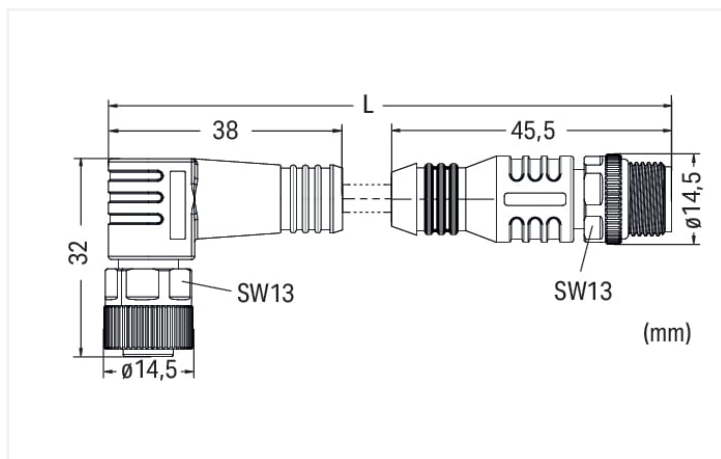

# Data Sheet | Item Number: 756-6403/040-020

Sensor/Actuator cable; M12A socket; angled; M12A plug; straight; 4-pole; Length: 2 m

<https://www.wago.com/756-6403/040-020>

Similar to illustration

Pin 1 ... 4: 0.34 mm<sup>2</sup>

### Cable

Cable length	2 m
Sheathed cable color	black
Sheathed cable diameter	4.2 mm

### Connector

Connection type	M12 Socket - M12 plug
Pole number	4
Cable connection direction to mating direction	90°
Cable connection direction to mating direction (2)	0°
Connector interface coding (cable/adapter) 1 1	A-coded
Connector interface coding (cable/adapter) 1 2	A-coded