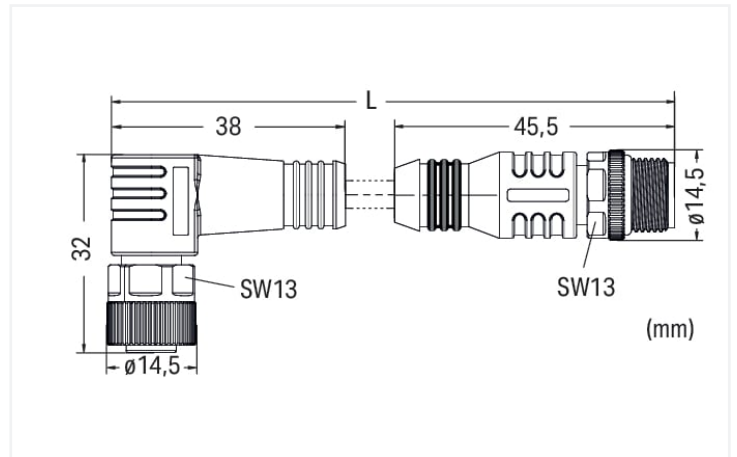

Data Sheet | Item Number: 756-6403/040-010

Sensor/Actuator cable; M12A socket; angled; M12A plug; straight; 4-pole; Length: 1 m

<https://www.wago.com/756-6403/040-010>

Similar to illustration

Pin 1 ... 4: 0.34 mm²

Technical data

General information

Operating voltage	300 VDC
Protection type	IP67
Ambient (operating) temperature (static)	-40 ... +80 °C
Ambient (operating) temperature (dynamic)	-20 ... +60 °C

Cable

Cable length	1 m
Sheathed cable color	black
Sheathed cable diameter	4.2 mm

Connector

Connection type	M12 Socket - M12 plug
Pole number	4
Cable connection direction to mating direction	90°
Cable connection direction to mating direction (2)	0°
Connector interface coding (cable/adaptor) 1 1	A-coded
Connector interface coding (cable/adaptor) 1 2	A-coded

Commercial data

PU (SPU)	1 pcs
Country of origin	CN
GTIN	4066966489033
Customs tariff number	85444290900

Environmental Product Compliance

RoHS Compliance Status	Compliant, No Exemption
------------------------	-------------------------