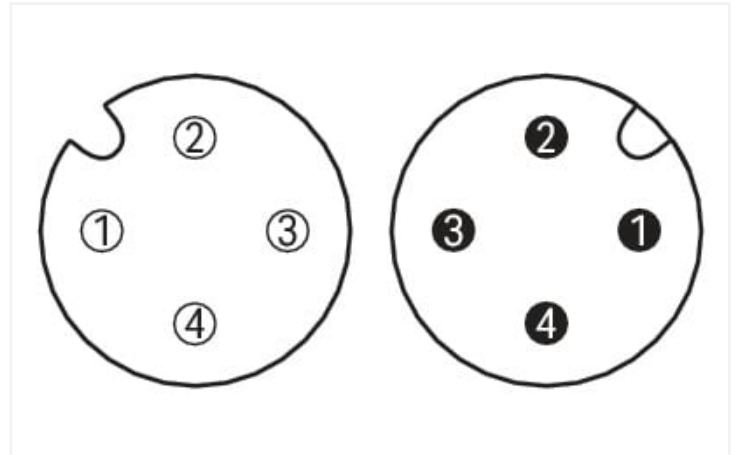

Data Sheet | Item Number: 756-6403/040-010

Sensor/Actuator cable; M12A socket; angled; M12A plug; straight; 4-pole; Length: 1 m

<https://www.wago.com/756-6403/040-010>

Similar to illustration

Pin 1 ... 4: 0.34 mm²

Technical data

General information

Operating voltage	300 VDC
Protection type	IP67
Ambient (operating) temperature (static)	-40 ... +80 °C
Ambient (operating) temperature (dynamic)	-20 ... +60 °C

Cable

Cable length	1 m
Sheathed cable color	black
Sheathed cable diameter	4.2 mm

Connector

Connection type	M12 Socket - M12 plug
Pole number	4
Cable connection direction to mating direction	90°
Cable connection direction to mating direction (2)	0°
Connector interface coding (cable/adaptor) 1 1	A-coded
Connector interface coding (cable/adaptor) 1 2	A-coded