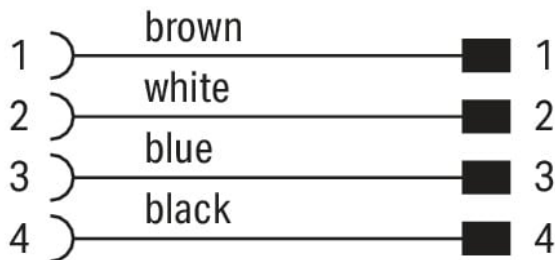

Data Sheet | Item Number: 756-6403/040-010

Sensor/Actuator cable; M12A socket; angled; M12A plug; straight; 4-pole; Length: 1 m

<https://www.wago.com/756-6403/040-010>

Similar to illustration

Pin 1 ... 4: 0.34 mm²

Technical data

General information

Operating voltage	300 VDC
Protection type	IP67
Ambient (operating) temperature (static)	-40 ... +80 °C
Ambient (operating) temperature (dynamic)	-20 ... +60 °C

Cable

Cable length	1 m
Sheathed cable color	black
Sheathed cable diameter	4.2 mm

Commercial data

PU (SPU)	1 pcs
Country of origin	CN
GTIN	4066966489033
Customs tariff number	85444290900

Environmental Product Compliance

RoHS Compliance Status	Compliant, No Exemption
------------------------	-------------------------