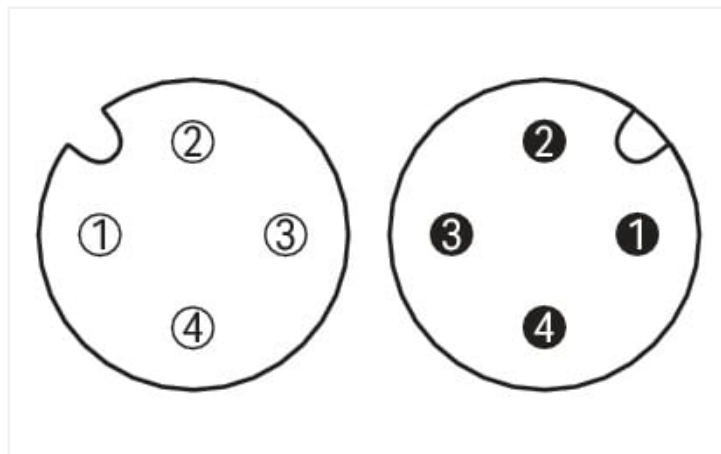

# Data Sheet | Item Number: 756-6403/040-005

Sensor/Actuator cable; M12A socket; angled; M12A plug; straight; 4-pole; Length: 0.5 m

<https://www.wago.com/756-6403/040-005>

Similar to illustration

Pin 1 ... 4: 0.34 mm<sup>2</sup>

### Cable

Cable length	0.5 m
Sheathed cable color	black
Sheathed cable diameter	4.2 mm