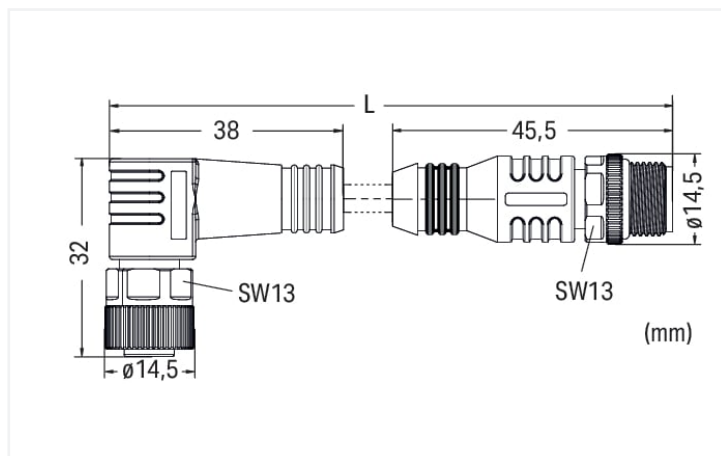

# Data Sheet | Item Number: 756-6403/040-005

Sensor/Actuator cable; M12A socket; angled; M12A plug; straight; 4-pole; Length: 0.5 m

<https://www.wago.com/756-6403/040-005>

Similar to illustration

Pin 1 ... 4: 0.34 mm<sup>2</sup>

### Cable

Cable length	0.5 m
Sheathed cable color	black
Sheathed cable diameter	4.2 mm

### Connector

Connection type	M12 Socket - M12 plug
Pole number	4
Cable connection direction to mating direction	90 °
Cable connection direction to mating direction (2)	0 °
Connector interface coding (cable/adaptor) 1 1	A-coded
Connector interface coding (cable/adaptor) 1 2	A-coded