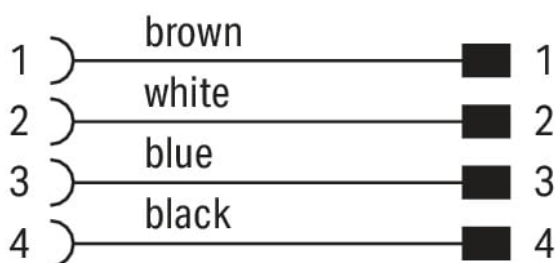

# Data Sheet | Item Number: 756-6403/040-005

Sensor/Actuator cable; M12A socket; angled; M12A plug; straight; 4-pole; Length: 0.5 m

<https://www.wago.com/756-6403/040-005>

Similar to illustration

Pin 1 ... 4: 0.34 mm<sup>2</sup>

### Cable

Cable length	0.5 m
Sheathed cable color	black
Sheathed cable diameter	4.2 mm