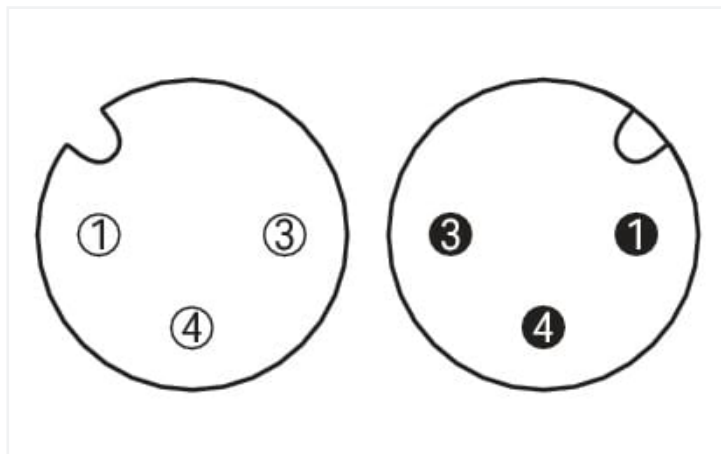

Data Sheet | Item Number: 756-6403/030-030

Sensor/Actuator cable; M12A socket; angled; M12A plug; straight; 3-pole; Length: 3 m

<https://www.wago.com/756-6403/030-030>

Similar to illustration

Pin 1 ... 4: 0.34 mm²

Technical data

General information

Operating voltage	300 VDC
Protection type	IP67
Ambient (operating) temperature (static)	-40 ... +80 °C
Ambient (operating) temperature (dynamic)	-20 ... +60 °C

Cable

Cable length	3 m
Sheathed cable color	black
Sheathed cable diameter	3.8 mm

Connector

Connection type	M12 Socket - M12 plug
Pole number	3
Cable connection direction to mating direction	90°
Cable connection direction to mating direction (2)	0°
Connector interface coding (cable/adaptor) 1 1	A-coded
Connector interface coding (cable/adaptor) 1 2	A-coded