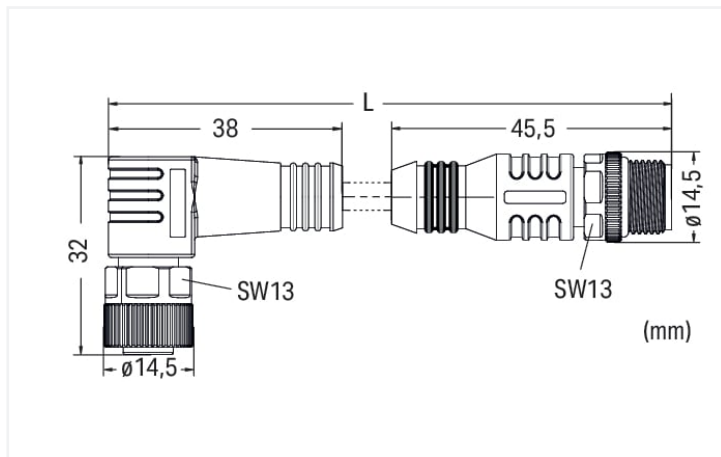

Data Sheet | Item Number: 756-6403/030-030

Sensor/Actuator cable; M12A socket; angled; M12A plug; straight; 3-pole; Length: 3 m

<https://www.wago.com/756-6403/030-030>

Similar to illustration

Pin 1 ... 4: 0.34 mm²

Technical data

General information

Operating voltage	300 VDC
Protection type	IP67
Ambient (operating) temperature (static)	-40 ... +80 °C
Ambient (operating) temperature (dynamic)	-20 ... +60 °C

Cable

Cable length	3 m
Sheathed cable color	black
Sheathed cable diameter	3.8 mm

Connector

Connection type	M12 Socket - M12 plug
Pole number	3
Cable connection direction to mating direction	90°
Cable connection direction to mating direction (2)	0°
Connector interface coding (cable/adaptor) 1 1	A-coded
Connector interface coding (cable/adaptor) 1 2	A-coded

Commercial data

PU (SPU)	1 pcs
Country of origin	CN
GTIN	4066966489415
Customs tariff number	85444290900

Environmental Product Compliance

RoHS Compliance Status	Compliant, No Exemption
------------------------	-------------------------