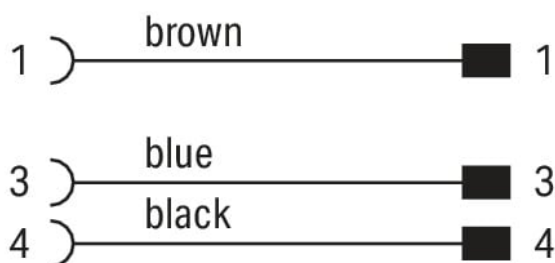

Data Sheet | Item Number: 756-6403/030-030

Sensor/Actuator cable; M12A socket; angled; M12A plug; straight; 3-pole; Length: 3 m

<https://www.wago.com/756-6403/030-030>

Similar to illustration

Pin 1 ... 4: 0.34 mm²

Technical data

General information

Operating voltage	300 VDC
Protection type	IP67
Ambient (operating) temperature (static)	-40 ... +80 °C
Ambient (operating) temperature (dynamic)	-20 ... +60 °C

Cable

Cable length	3 m
Sheathed cable color	black
Sheathed cable diameter	3.8 mm

Commercial data

PU (SPU)	1 pcs
Country of origin	CN
GTIN	4066966489415
Customs tariff number	85444290900

Environmental Product Compliance

RoHS Compliance Status	Compliant, No Exemption
------------------------	-------------------------