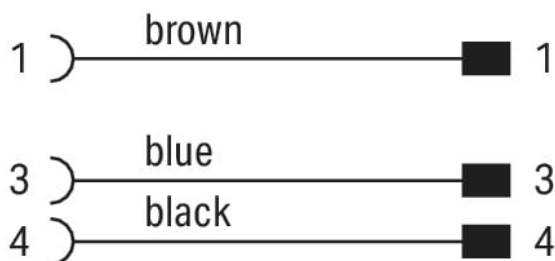

Data Sheet | Item Number: 756-6403/030-010

Sensor/Actuator cable; M12A socket; angled; M12A plug; straight; 3-pole; Length: 1 m

<https://www.wago.com/756-6403/030-010>

Similar to illustration

Pin 1 ... 4: 0.34 mm²

Technical data

General information

Operating voltage	300 VDC
Protection type	IP67
Ambient (operating) temperature (static)	-40 ... +80 °C
Ambient (operating) temperature (dynamic)	-20 ... +60 °C

Cable

Cable length	1 m
Sheathed cable color	black
Sheathed cable diameter	3.8 mm