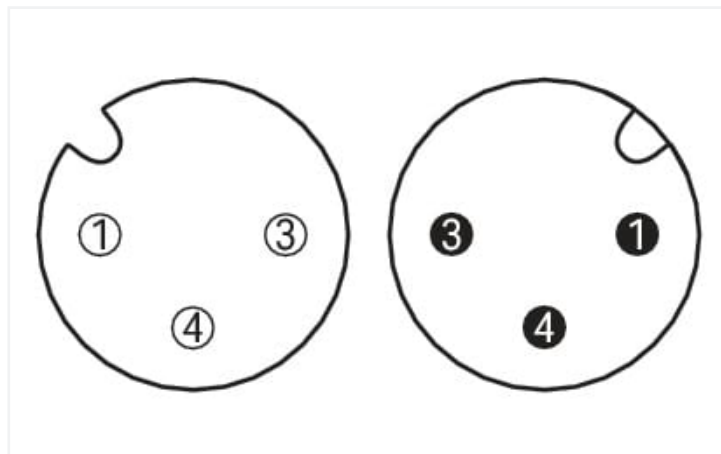

Data Sheet | Item Number: 756-6403/030-010

Sensor/Actuator cable; M12A socket; angled; M12A plug; straight; 3-pole; Length: 1 m

<https://www.wago.com/756-6403/030-010>

Similar to illustration

Pin 1 ... 4: 0.34 mm²

Technical data

General information

Operating voltage	300 VDC
Protection type	IP67
Ambient (operating) temperature (static)	-40 ... +80 °C
Ambient (operating) temperature (dynamic)	-20 ... +60 °C

Cable

Cable length	1 m
Sheathed cable color	black
Sheathed cable diameter	3.8 mm

Connector

Connection type	M12 Socket - M12 plug
Pole number	3
Cable connection direction to mating direction	90 °
Cable connection direction to mating direction (2)	0 °
Connector interface coding (cable/adaptor) 1 1	A-coded
Connector interface coding (cable/adaptor) 1 2	A-coded