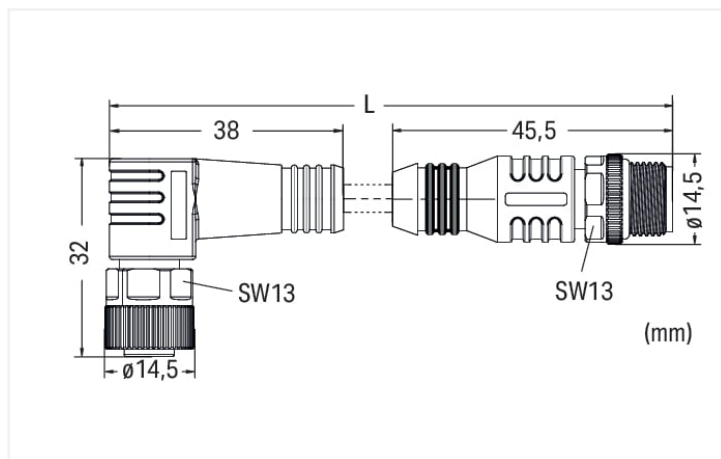

Data Sheet | Item Number: 756-6403/030-010

Sensor/Actuator cable; M12A socket; angled; M12A plug; straight; 3-pole; Length: 1 m

<https://www.wago.com/756-6403/030-010>

Similar to illustration

Pin 1 ... 4: 0.34 mm²

Technical data

General information

Operating voltage	300 VDC
Protection type	IP67
Ambient (operating) temperature (static)	-40 ... +80 °C
Ambient (operating) temperature (dynamic)	-20 ... +60 °C

Cable

Cable length	1 m
Sheathed cable color	black
Sheathed cable diameter	3.8 mm

Connector

Connection type	M12 Socket - M12 plug
Pole number	3
Cable connection direction to mating direction	90 °
Cable connection direction to mating direction (2)	0 °
Connector interface coding (cable/adaptor) 1 1	A-coded
Connector interface coding (cable/adaptor) 1 2	A-coded

Commercial data

PU (SPU)	1 pcs
Country of origin	CN
GTIN	4066966489248
Customs tariff number	85444290900

Environmental Product Compliance

RoHS Compliance Status	Compliant, No Exemption
------------------------	-------------------------