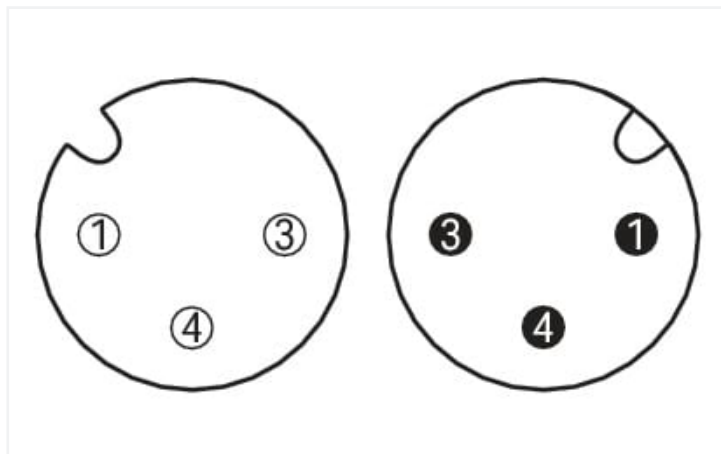

Data Sheet | Item Number: 756-6403/030-003

Sensor/Actuator cable; M12A socket; angled; M12A plug; straight; 3-pole; Length: 0.3 m

<https://www.wago.com/756-6403/030-003>

Similar to illustration

Pin 1 ... 4: 0.34 mm²

Technical data

General information

Operating voltage	300 VDC
Protection type	IP67
Ambient (operating) temperature (static)	-40 ... +80 °C
Ambient (operating) temperature (dynamic)	-20 ... +60 °C

Cable

Cable length	0.3 m
Sheathed cable color	black
Sheathed cable diameter	3.8 mm

Connector

Connection type	M12 Socket - M12 plug
Pole number	3
Cable connection direction to mating direction	90°
Cable connection direction to mating direction (2)	0°
Connector interface coding (cable/adaptor) 1 1	A-coded
Connector interface coding (cable/adaptor) 1 2	A-coded