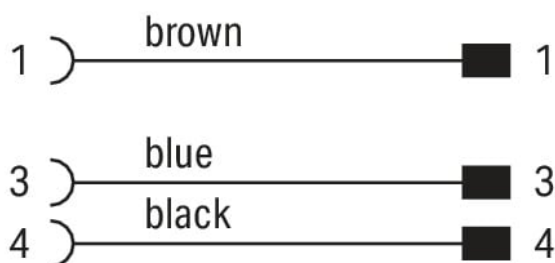

Data Sheet | Item Number: 756-6403/030-003

Sensor/Actuator cable; M12A socket; angled; M12A plug; straight; 3-pole; Length: 0.3 m

<https://www.wago.com/756-6403/030-003>

Similar to illustration

Pin 1 ... 4: 0.34 mm²

Technical data

General information

Operating voltage	300 VDC
Protection type	IP67
Ambient (operating) temperature (static)	-40 ... +80 °C
Ambient (operating) temperature (dynamic)	-20 ... +60 °C

Cable

Cable length	0.3 m
Sheathed cable color	black
Sheathed cable diameter	3.8 mm

Commercial data

PU (SPU)	1 pcs
Country of origin	CN
GTIN	4066966488791
Customs tariff number	85444290900

Environmental Product Compliance

RoHS Compliance Status	Compliant, No Exemption
------------------------	-------------------------