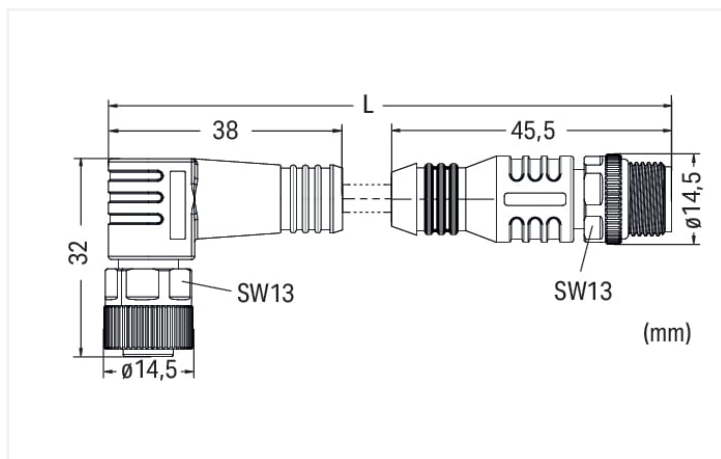

Data Sheet | Item Number: 756-6403/030-003

Sensor/Actuator cable; M12A socket; angled; M12A plug; straight; 3-pole; Length: 0.3 m

<https://www.wago.com/756-6403/030-003>

Similar to illustration

Pin 1 ... 4: 0.34 mm²

Technical data

General information

Operating voltage	300 VDC
Protection type	IP67
Ambient (operating) temperature (static)	-40 ... +80 °C
Ambient (operating) temperature (dynamic)	-20 ... +60 °C

Cable

Cable length	0.3 m
Sheathed cable color	black
Sheathed cable diameter	3.8 mm

Connector

Connection type	M12 Socket - M12 plug
Pole number	3
Cable connection direction to mating direction	90°
Cable connection direction to mating direction (2)	0°
Connector interface coding (cable/adaptor) 1 1	A-coded
Connector interface coding (cable/adaptor) 1 2	A-coded

Commercial data

PU (SPU)	1 pcs
Country of origin	CN
GTIN	4066966488791
Customs tariff number	85444290900

Environmental Product Compliance

RoHS Compliance Status	Compliant, No Exemption
------------------------	-------------------------