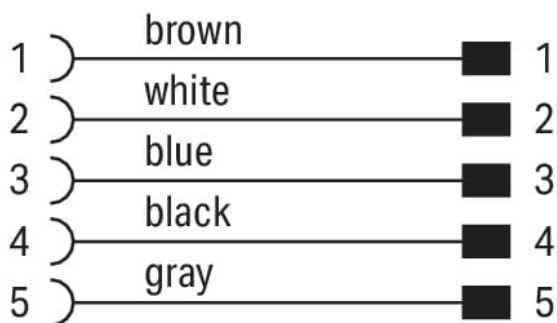

# Data Sheet | Item Number: 756-6401/050-200

Sensor/Actuator cable; M12A socket; straight; M12A plug; straight; 5-pole; Length: 20 m

<https://www.wago.com/756-6401/050-200>

Similar to illustration

Pin 1 ... 5: 0.34 mm<sup>2</sup>

### Cable

Cable length	20 m
Sheathed cable color	black
Sheathed cable diameter	4.8 mm