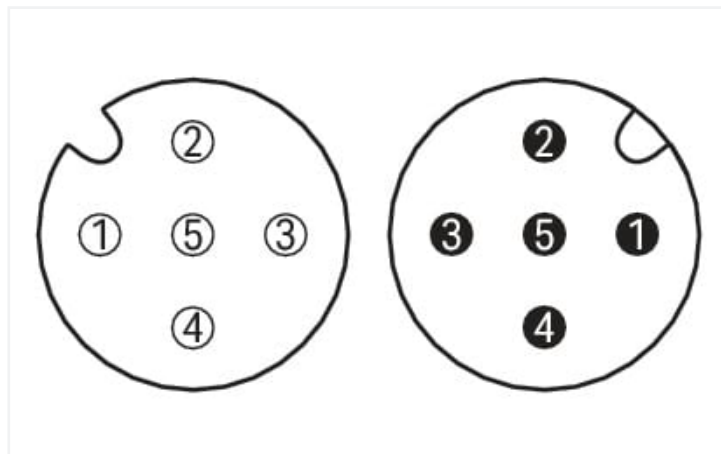

# Data Sheet | Item Number: 756-6401/050-200

Sensor/Actuator cable; M12A socket; straight; M12A plug; straight; 5-pole; Length: 20 m

<https://www.wago.com/756-6401/050-200>

Similar to illustration

Pin 1 ... 5: 0.34 mm<sup>2</sup>

### Cable

Cable length	20 m
Sheathed cable color	black
Sheathed cable diameter	4.8 mm