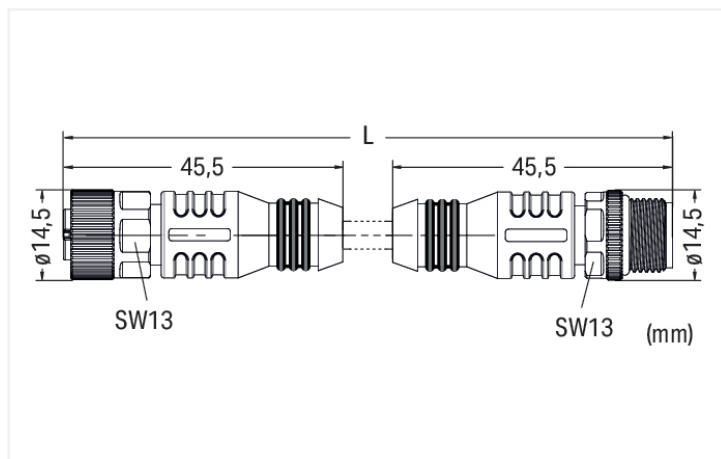

# Data Sheet | Item Number: 756-6401/050-200

Sensor/Actuator cable; M12A socket; straight; M12A plug; straight; 5-pole; Length: 20 m

<https://www.wago.com/756-6401/050-200>

Similar to illustration

Pin 1 ... 5: 0.34 mm<sup>2</sup>

### Cable

Cable length	20 m
Sheathed cable color	black
Sheathed cable diameter	4.8 mm

### Connector

Connection type	M12 Socket - M12 plug
Pole number	5
Cable connection direction to mating direction	0°
Cable connection direction to mating direction (2)	0°
Connector interface coding (cable/adapter) 1 1	A-coded
Connector interface coding (cable/adapter) 1 2	A-coded