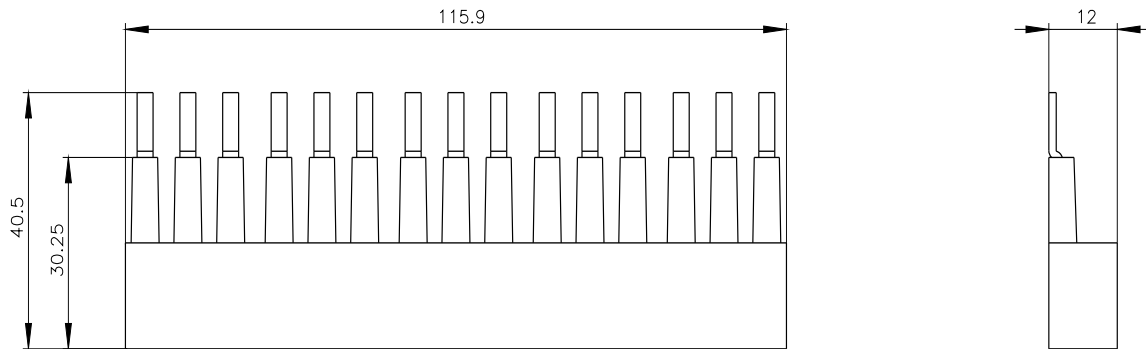

<https://support.industry.siemens.com/cs/ww/en/view/109813875>

Information- and Downloadcenter (Catalogs, Brochures,...)

<https://www.siemens.com/ic10>

Industry Mall (Online ordering system)

<https://mall.industry.siemens.com/mall/en/en/Catalog/product?mlfb=3RM1910-1DA>

Cax online generator

<http://support.automation.siemens.com/WW/CAXorder/default.aspx?lang=en&mlfb=3RM1910-1DA>

Service&Support (Manuals, Certificates, Characteristics, FAQs,...)

<https://support.industry.siemens.com/cs/ww/en/ps/3RM1910-1DA>

Image database (product images, 2D dimension drawings, 3D models, device circuit diagrams, EPLAN macros, ...)

<http://www.automation.siemens.com/bilddb/cax_de.aspx?mlfb=3RM1910-1DA&lang=en>

last modified:

12/16/2020