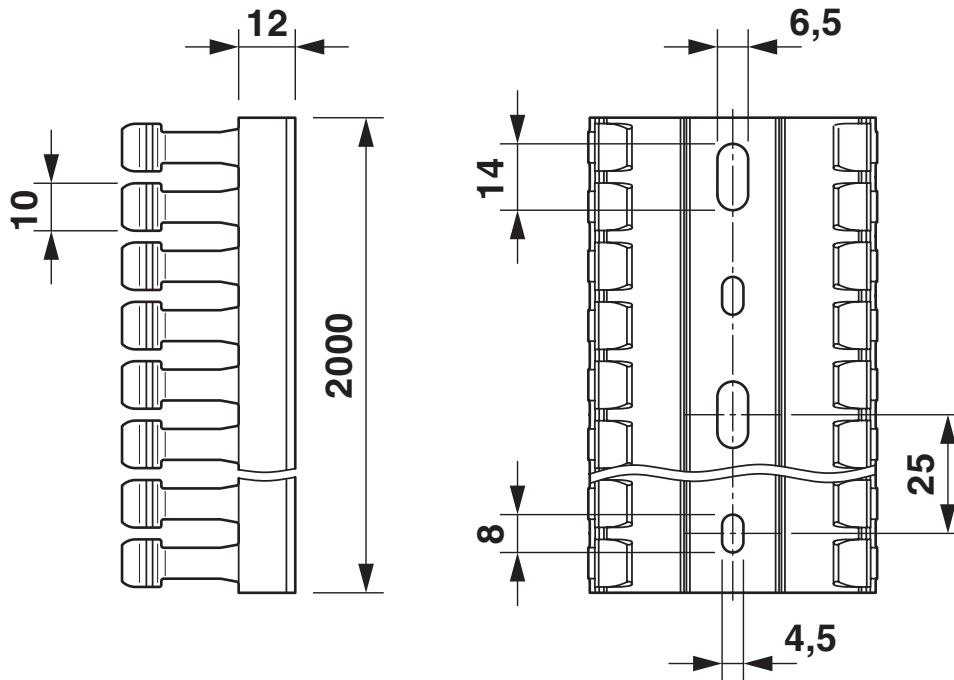

CD-HF 60X100 - Cable duct

3240355

<https://www.phoenixcontact.com/in/products/3240355>

Drawings

Dimensional drawing

Base perforation according to DIN EN 50085